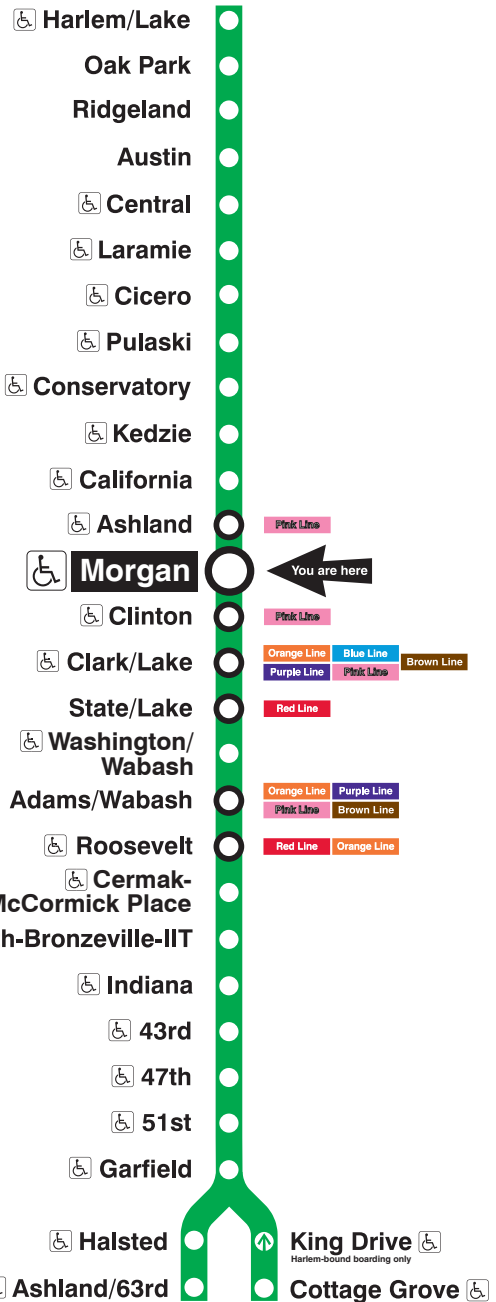

To Ashland/63rd - Cottage Grove

Trains alternate between Ashland/63rd and Cottage Grove

Weekdays		Saturdays		Sundays	
4:21am	first train to Cottage Grove	5:21am	first train to Cottage Grove	5:21am	first train to Cottage Grove
4:33am	first train to Ashland/63rd	5:36am	first train to Ashland/63rd	5:36am	first train to Ashland/63rd
4:45am	4:57	5:51am		5:51am	
5:09am	5:21	6:06am	6:21	6:06am	6:21 6:36 6:51
5:30am		6:35am		7:06am	7:21 7:36 7:51
	every 7 to 10 minutes until		every 10 to 12 minutes until	8:06am	8:21 8:33
10:00am		2:00pm		8:45am	
	every 10 minutes until		every 10 minutes until		
4:00pm		6:00pm		6:55pm	
	every 7 to 12 minutes until		every 10 to 12 minutes until	7:09pm	7:21 7:36 7:51
				8:06pm	8:22 8:36 8:51
9:55pm		9:55pm		9:06pm	9:21 9:36 9:51
10:10pm	10:22 10:36 10:51	10:09pm	10:21 10:36 10:51	10:06pm	10:21 10:36 10:51
11:06pm	11:21 11:36 11:51	11:06pm	11:21 11:36 11:51	11:06pm	11:21 11:36 11:51
12:06am	12:21 12:36 12:51	12:06am	12:21 12:36 12:51	12:06am	12:21 12:36 12:51
1:06am	last train to Cottage Grove	1:06am	last train to Cottage Grove	1:06am	last train to Cottage Grove
1:21am	last train to Ashland/63rd	1:21am	last train to Ashland/63rd	1:21am	last train to Ashland/63rd

Travel Information:

- Phone: 312-836-7000
- TTY: 312-836-4949
- Website: transitchicago.com

Customer Information:

- Phone: 1-888-YOUR-CTA (1-888-968-7282)
- TTY: 1-888-CTA-TTY1 (1-888-282-8891)
- Website: transitchicago.com

Train Tracker Real-Time Arrivals:

- For next train arrival times on your computer or smartphone, visit transitchicago.com/traintracker.
- For next train arrival times on your mobile phone, text CTATRAINMORG to 41411.
- Message and data rates may apply. Check with your mobile carrier first.

eff. 04/19