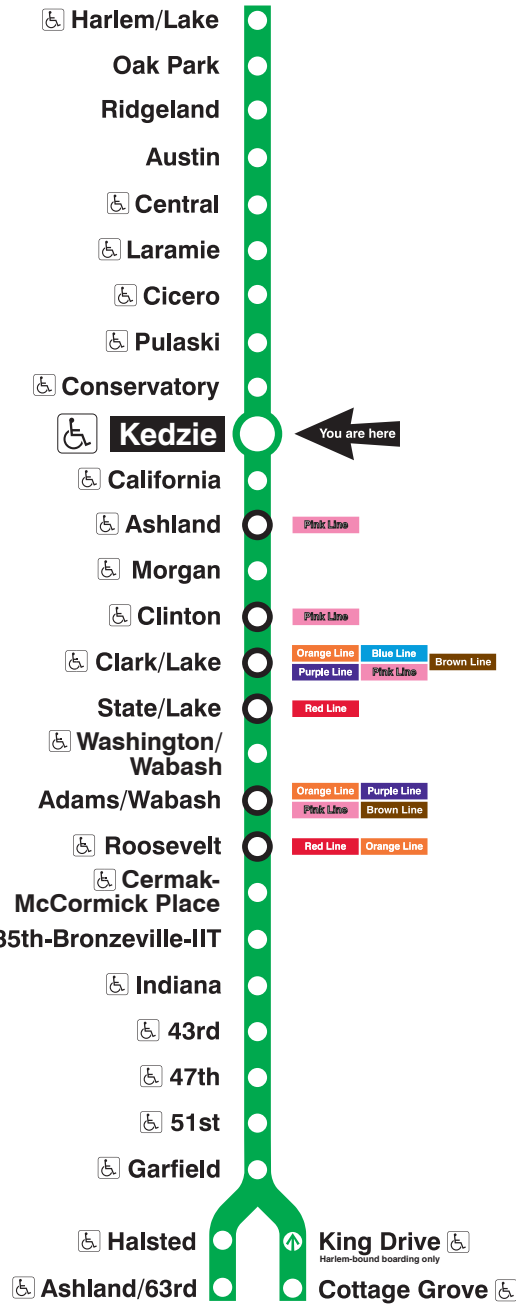

To Ashland/63rd - Cottage Grove

Trains alternate between Ashland/63rd and Cottage Grove

Weekdays				Saturdays				Sundays			
4:16am	first train to Cottage Grove			5:16am	first train to Cottage Grove			5:16am	first train to Cottage Grove		
4:28am	first train to Ashland/63rd			5:31am	first train to Ashland/63rd			5:31am	first train to Ashland/63rd		
4:40am	4:52			5:46am				5:46am			
5:05am				6:01am	6:16	6:28	6:340	6:01am	6:16	6:31	6:46
				6:50am				7:01am	7:16	7:31	7:46
								8:01am	8:16		
								8:25am			
every 7 to 12 minutes until				every 12 minutes until				every 12 minutes until			
10:00am				1:00pm				7:00pm			
every 10 minutes until				every 10 to 12 minutes until				every 12 to 15 minutes until			
3:00pm				7:00pm							
every 7 to 10 minutes until				every 12 minutes until				every 12 to 15 minutes until			
8:00pm											
every 10 to 12 minutes until				every 12 minutes until				every 12 to 15 minutes until			
9:50pm				9:50pm				9:45pm			
10:04pm	10:16	10:31	10:46	10:04pm	10:16	10:31	10:46	10:01pm	10:16	10:31	10:46
11:01pm	11:16	11:31	11:46	11:01pm	11:16	11:31	11:46	11:01pm	11:16	11:31	11:46
12:01am	12:16	12:31	12:46	12:01am	12:16	12:31	12:46	12:01am	12:16	12:31	12:46
1:01am	last train to Cottage Grove			1:01am	last train to Cottage Grove			1:01am	last train to Cottage Grove		
1:16am	last train to Ashland/63rd			1:16am	last train to Ashland/63rd			1:16am	last train to Ashland/63rd		

Travel Information:

- Phone: 312-836-7000
- TTY: 312-836-4949
- Website: transitchicago.com

Customer Information:

- Phone: 1-888-YOUR-CTA (1-888-968-7282)
- TTY: 1-888-CTA-TTY1 (1-888-282-8891)
- Website: transitchicago.com

TrainTracker Real-Time Arrivals:

1. For next train arrival times on your computer or smartphone, visit transitchicago.com/traintracker.
   - For next train arrival times on your mobile phone, text CTATRAIN KEDG to 41411.
2. Message and data rates may apply. Check with your mobile carrier first.