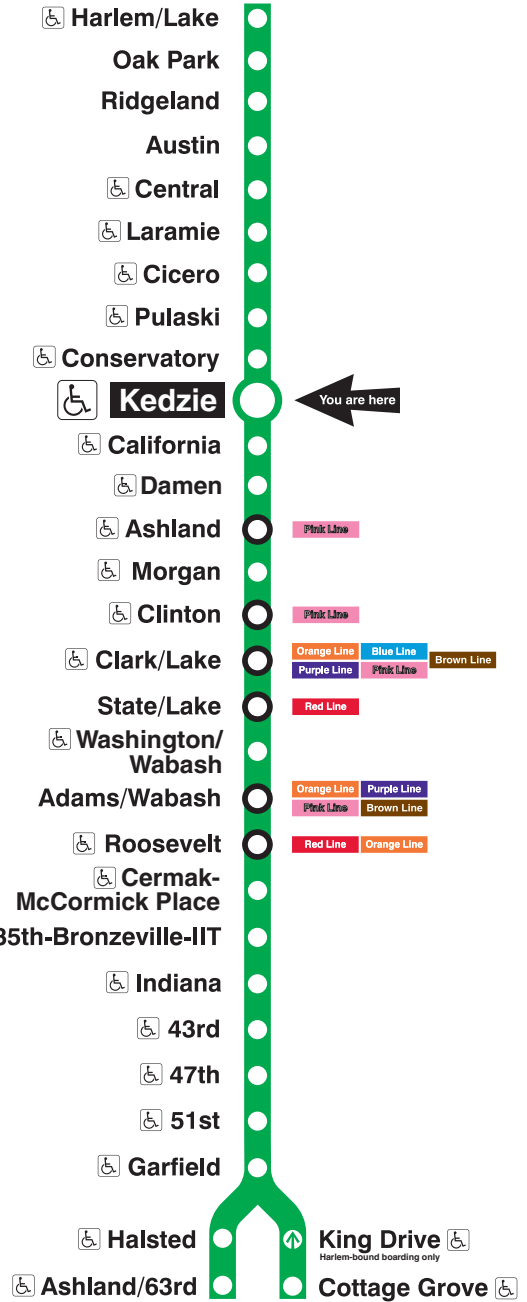

To Ashland/63rd - Cottage Grove

Trains alternate between Ashland/63rd and Cottage Grove

Weekdays	Saturdays	Sunday/holidays
4:02am first train to Cottage Grove	5:02am first train to Cottage Grove	5:02am first train to Cottage Grove
4:17am first train to Ashland/63rd	5:17am first train to Ashland/63rd	5:17am first train to Ashland/63rd
4:32am 4:47	5:32am 5:47	5:32am 5:47
5:00am	6:02am 6:17	6:00am
every 10 to 15 minutes until	6:30am	every 15 minutes until
10:00am	every 12 minutes until	11:00am
every 12 minutes until		every 12 to 15 minutes until
2:00pm	8:00pm	6:00pm
every 10 to 12 minutes until	every 12 to 15 minutes until	every 15 minutes until
7:00pm		
every 12 to 15 minutes until	11:45pm	11:45pm
12:02am 12:17 12:32 12:47	12:02am 12:17 12:32 12:47	12:02am 12:17 12:32 12:47
1:02am last train to Cottage Grove	1:02am last train to Cottage Grove	1:02am last train to Cottage Grove
1:17am last train to Ashland/63rd	1:17am last train to Ashland/63rd	1:17am last train to Ashland/63rd

Travel Information:

- Phone: 312-836-7000
- TTY: 312-836-4949
- Website: transitchicago.com

Customer Information:

- Phone: 1-888-YOUR-CTA (1-888-968-7282)
- TTY: 1-888-CTA-TTY1 (1-888-282-8891)
- Website: transitchicago.com

TrainTracker Real-Time Arrivals:

- For next train arrival times on your computer or smartphone, visit transitchicago.com/traintracker.
- For next train arrival times on your mobile phone, text CTATRAIN KEDG to 41411.
- Message and data rates may apply. Check with your mobile carrier first.