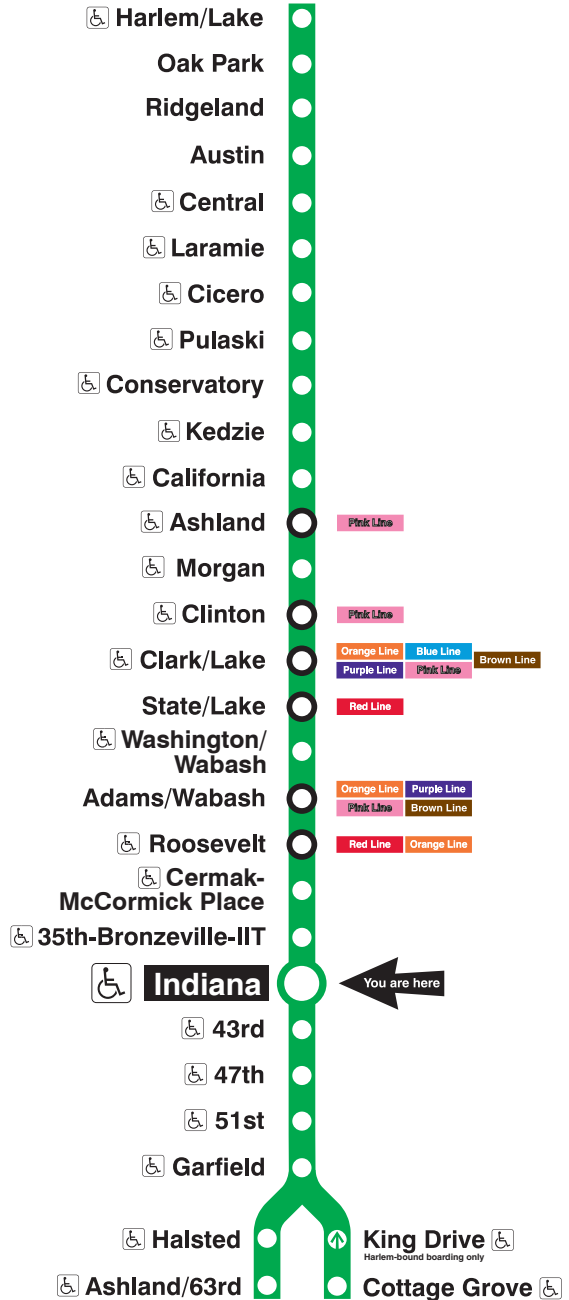

To Ashland/63rd - Cottage Grove

Trains alternate between Ashland/63rd and Cottage Grove

Weekdays	Saturdays	Sundays
4:42am first train to Cottage Grove	5:42am first train to Cottage Grove	5:42am first train to Cottage Grove
4:54am first train to Ashland/63rd	5:57am first train to Ashland/63rd	5:57am first train to Ashland/63rd
5:06am 5:18 5:30 5:42 5:53	6:12am 6:27 6:42 6:55	6:12am 6:27 6:42 6:57
6:00am	7:05am	7:12am 7:27 7:42 7:57
every 7 to 10 minutes until 10:00am	every 10 to 12 minutes until 2:00pm	every 12 minutes until 7:05pm
every 10 minutes until 4:00pm	every 10 minutes until 6:00pm	7:18pm 7:30 7:42 7:57
every 7 to 12 minutes until 10:05pm	every 10 to 12 minutes until 10:05pm	8:12pm 8:27 8:42 8:57
10:19pm 10:31 10:43 10:57	10:18pm 10:30 10:42 10:57	9:12pm 9:27 9:42 9:57
11:12pm 11:27 11:42 11:57	11:12pm 11:27 11:42 11:57	10:12pm 10:27 10:42 10:57
12:12am 12:27 12:42 12:57	12:12am 12:27 12:42 12:57	11:12pm 11:27 11:42 11:57
1:12am	1:12am	12:12am 12:27 12:42 12:57
1:27am last train to Cottage Grove	1:27am last train to Cottage Grove	1:12am
1:42am last train to Ashland/63rd	1:42am last train to Ashland/63rd	1:27am last train to Cottage Grove
		1:42am last train to Ashland/63rd

Travel Information:

- Phone: 312-836-7000
- TTY: 312-836-4949
- Website: transitchicago.com

Customer Information:

- Phone: 1-888-YOUR-CTA (1-888-968-7282)
- TTY: 1-888-CTA-TTY1 (1-888-282-8891)
- Website: transitchicago.com

Train Tracker Real-Time Arrivals:

- For next train arrival times on your computer or smartphone, visit transitchicago.com/traintracker.
- For next train arrival times on your mobile phone, text CTATRAIN INDI to 41411.
- Message and data rates may apply. Check with your mobile carrier first.

eff. 04/19