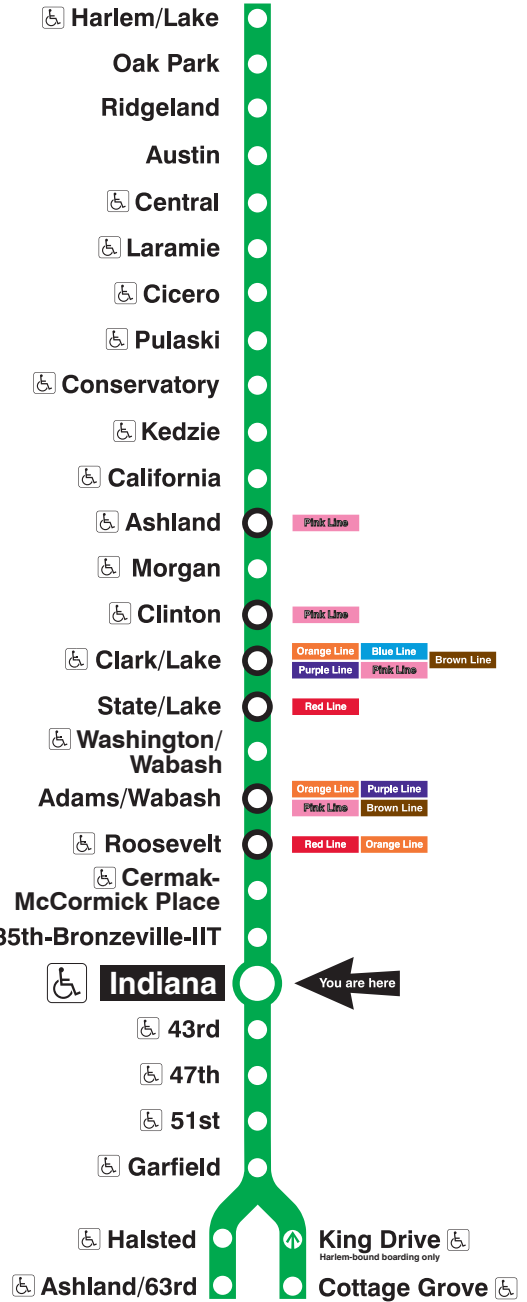

To Ashland/63rd - Cottage Grove

Trains alternate between Ashland/63rd and Cottage Grove

Weekdays	Saturdays	Sundays
4:42am first train to Cottage Grove	5:42am first train to Cottage Grove	5:42am first train to Cottage Grove
4:54am first train to Ashland/63rd	5:57am first train to Ashland/63rd	5:57am first train to Ashland/63rd
5:06am 5:18 5:30 5:42	6:12am 6:27 6:42	6:12am 6:27 6:42 6:57
5:50am	6:55am	7:12am 7:27 7:42 7:57
every 7 to 10 minutes until	every 12 minutes until	8:12am 8:27
10:00am	1:00pm	8:40am
every 10 minutes until	every 10 to 12 minutes until	every 12 minutes until
4:00pm	7:00pm	7:00pm
every 7 to 10 minutes until	every 12 to 15 minutes until	every 12 to 15 minutes until
8:00pm	10:55pm	10:55pm
every 10 to 15 minutes until	11:12pm 11:27 11:42 11:57	11:12pm 11:27 11:42 11:57
10:55pm	12:12am 12:27 12:42 12:57	12:12am 12:27 12:42 12:57
11:12pm 11:27 11:42 11:57	1:12am	1:12am
12:12am 12:27 12:42 12:57	1:27am last train to Cottage Grove	1:27am last train to Cottage Grove
1:12am	1:42am last train to Ashland/63rd	1:42am last train to Ashland/63rd
1:27am last train to Cottage Grove		
1:42am last train to Ashland/63rd		

Travel Information:

- Phone: 312-836-7000
- TTY: 312-836-4949
- Website: transitchicago.com

Customer Information:

- Phone: 1-888-YOUR-CTA (1-888-968-7282)
- TTY: 1-888-CTA-TTY1 (1-888-282-8891)
- Website: transitchicago.com

TrainTracker Real-Time Arrivals:

- For next train arrival times on your computer or smartphone, visit transitchicago.com/traintracker.
- For next train arrival times on your mobile phone, text CTATRAIN INDI to 41411.
- Message and data rates may apply. Check with your mobile carrier first.

eff. 10/21