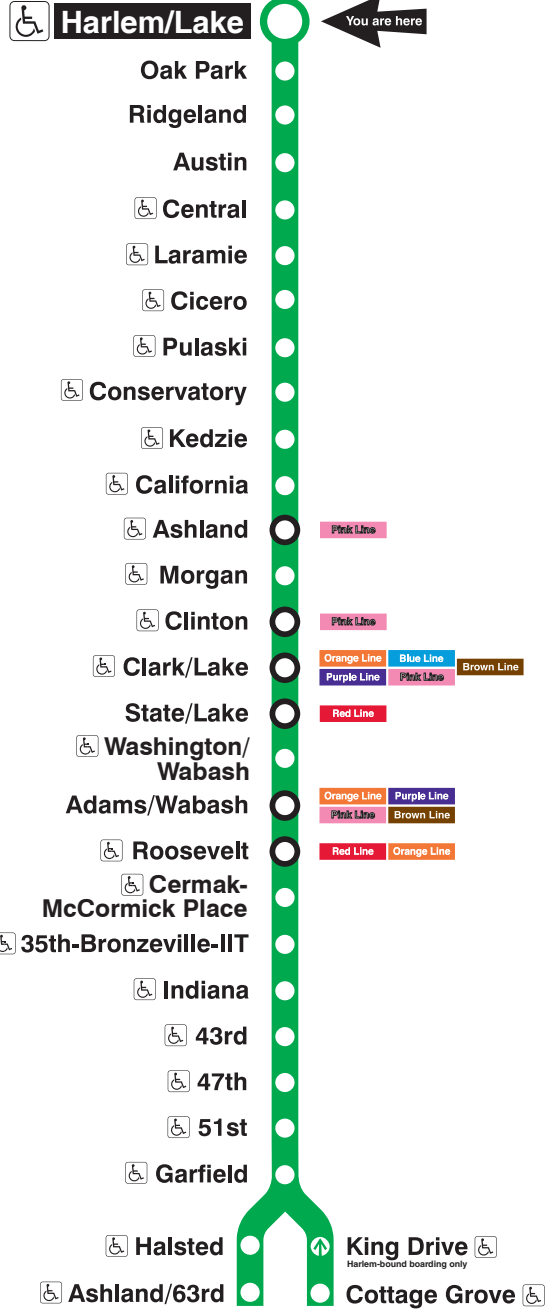

Green Line

Harlem/Lake

Station Timetable

Green Line Trains

To Ashland/63rd - Cottage Grove

Trains alternate between Ashland/63rd and Cottage Grove

Weekdays		Saturdays		Sundays	
4:00am	first train to Cottage Grove	5:00am	first train to Cottage Grove	5:00am	first train to Cottage Grove
4:12am	first train to Ashland/63rd	5:15am	first train to Ashland/63rd	5:15am	first train to Ashland/63rd
4:24am	4:36 4:48	5:30am	5:45	5:30am	5:45
5:00am		6:00am		6:00am	6:15 6:30 6:45
	every 7 to 10 minutes until		every 12 minutes until		7:00am 7:15 7:30 7:45
9:00am		1:00pm		8:00am	
	every 10 minutes until		every 10 minutes until		every 12 minutes until
3:00pm		6:00pm			
	every 7 to 12 minutes until		every 12 minutes until		
10:00pm		10:00pm		7:00pm	
10:15pm	10:30 10:45	10:15pm	10:30 10:45	7:15pm	7:30 7:45
11:00pm	11:15 11:30 11:45	11:00pm	11:15 11:30 11:45	8:00pm	8:15 8:30 8:45
12:00am	12:15 12:30	12:00am	12:15 12:30	9:00pm	9:15 9:30 9:45
12:45am	last train to Cottage Grove	12:45am	last train to Cottage Grove	10:00pm	10:15 10:30 10:45
1:00am	last train to Ashland/63rd	1:00am	last train to Ashland/63rd	11:00pm	11:15 11:30 11:45
				12:00am	12:15 12:30
				12:45am	last train to Cottage Grove
				1:00am	last train to Ashland/63rd

Travel Information:

Phone: 312-836-7000

TTY: 312-836-4949

Website: transitchicago.com

Customer Information:

Phone: 1-888-YOUR-CTA (1-888-968-7282)

TTY: 1-888-CTA-TTY1 (1-888-282-8891)

Website: transitchicago.com

Train Tracker Real-Time Arrivals:

For next train arrival times on your computer or smartphone, visit transitchicago.com/traintracker.

For next train arrival times on your mobile phone, text CTATRAIN HARL to 41411.

eff. 04/19