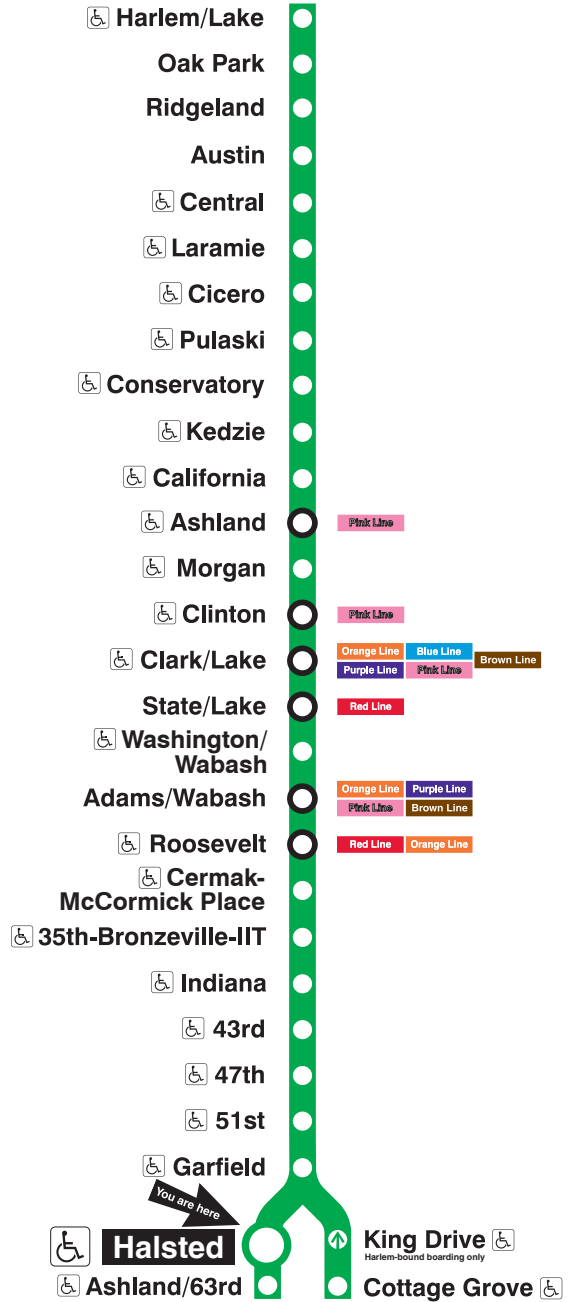

To Ashland/63rd

Weekdays		Saturdays		Sundays	
5:09am	first train	6:12am	first train	6:12am	first train
5:33am	5:57	6:42am		6:42am	
6:18am	6:38 6:58	7:09am	7:33 7:57	7:12am	7:42
7:18am	7:38 7:58	8:21am	8:45	8:12am	8:42
8:14am	8:29 8:44 8:59	9:09am	9:33 9:57	9:09am	9:33 9:57
9:14am	9:29 9:44 9:59	10:21am	10:45	10:21am	10:45
10:18am	10:38 10:58	11:09am	11:33 11:57	11:09am	11:33 11:57
11:18am	11:38 11:58	12:21pm	12:45	12:21pm	12:45
12:18pm	12:38 12:58	1:09pm	1:33 1:57	1:09pm	1:33 1:57
1:18pm	1:38 1:58	2:17pm	2:37 2:57	2:21pm	2:45
2:18pm	2:38 2:58	3:17pm	3:37 3:57	3:09pm	3:33 3:57
3:18pm	3:38 3:58	4:17pm	4:37 4:57	4:21pm	4:45
4:18pm	4:36 4:51	5:17pm	5:37 5:57	5:09pm	5:33 5:57
5:06pm	5:21 5:36 5:51	6:17pm	6:37 6:57	6:21pm	6:45
6:06pm	6:21 6:38 6:57	7:21pm	7:45	7:09pm	7:33 7:57
7:17pm	7:37 7:57	8:09pm	8:33 8:57	8:27pm	8:57
8:17pm	8:37 8:57	9:21pm	9:45	9:27pm	9:57
9:21pm	9:45	10:09pm	10:33 10:57	10:27pm	10:57
10:09pm	10:33 10:57	11:27pm	11:57	11:27pm	11:57
11:27pm	11:57	12:27am	12:57	12:27am	12:57
12:27am	12:57	1:27am		1:27am	
1:27am		1:57am	last train	1:57am	last train

Travel Information:

- Phone: 312-836-7000
- TTY: 312-836-4949
- Website: transitchicago.com

Customer Information:

- Phone: 1-888-YOUR-CTA (1-888-968-7282)
- TTY: 1-888-CTA-TTY1 (1-888-282-8891)
- Website: transitchicago.com

TrainTracker Real-Time Arrivals:

- For next train arrival times on your computer or smartphone, visit transitchicago.com/traintracker.
- For next train arrival times on your mobile phone, text CTATRAIN HALG to 41411.
- Message and data rates may apply. Check with your mobile carrier first.