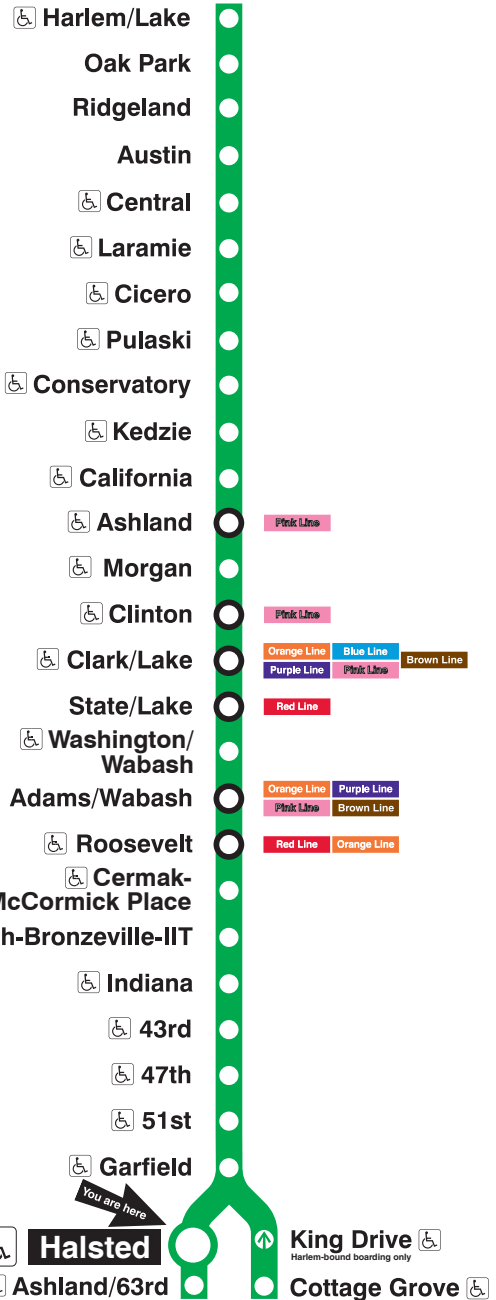

To Ashland/63rd

Weekdays		Saturdays		Sundays	
5:08am	first train	6:11am	6:41	6:11am	6:41
5:32am	5:56	7:08am	7:32 7:56	7:11am	7:41
6:17am	6:37 6:57	8:20am	8:44	8:11am	8:41
7:17am	7:37 7:57	9:08am	9:32 9:56	9:08am	9:32 9:56
8:14am	8:29 8:44 8:59	10:20am	10:44	10:20am	10:44
9:14am	9:29 9:44 9:59	11:08am	11:32 11:56	11:08am	11:32 11:56
10:18am	10:38 10:58	12:20pm	12:44	12:20pm	12:44
11:18am	11:38 11:58	1:08pm	1:32 1:56	1:08pm	1:32 1:56
12:18pm	12:38 12:58	2:17pm	2:37 2:57	2:20pm	2:44
1:18pm	1:38 1:58	3:17pm	3:37 3:57	3:08pm	3:32 3:56
2:18pm	2:38 2:58	4:17pm	4:37 4:57	4:20pm	4:44
3:18pm	3:38 3:58	5:17pm	5:37 5:57	5:08pm	5:32 5:56
4:18pm	4:35 4:50	6:17pm	6:37 6:57	6:20pm	6:44
5:05pm	5:20 5:35 5:50	7:20pm	7:44	7:08pm	7:32 7:56
6:05pm	6:20 6:38 6:58	8:08pm	8:32 8:56	8:26pm	8:56
7:18pm	7:38 7:58	9:20pm	9:44	9:26pm	9:56
8:18pm	8:38 8:58	10:08pm	10:32 10:56	10:26pm	10:56
9:21pm	9:44	11:26pm	11:56	11:26pm	11:56
10:09pm	10:33 10:57	12:26am	12:56	12:26am	12:56
11:26pm	11:56	1:26am		1:26am	
12:26am	12:56	1:56am	last train	1:56am	last train
1:26am					
1:56am	last train				

Travel Information:

- Phone: 312-836-7000
- TTY: 312-836-4949
- Website: transitchicago.com

Customer Information:

- Phone: 1-888-YOUR-CTA (1-888-968-7282)
- TTY: 1-888-CTA-TTY1 (1-888-282-8891)
- Website: transitchicago.com

Train Tracker Real-Time Arrivals:

- For next train arrival times on your computer or smartphone, visit transitchicago.com/traintracker.
- For next train arrival times on your mobile phone, text CTATRAIN HALG to 41411.
- Message and data rates may apply. Check with your mobile carrier first.

eff. 04/19