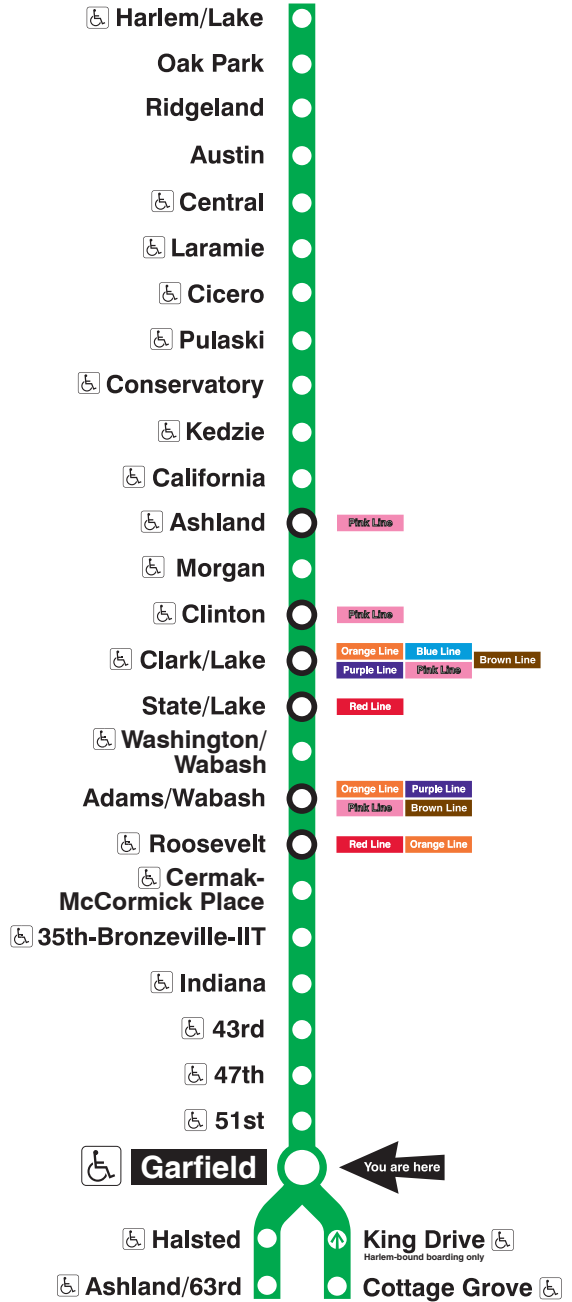

Garfield

Station Timetable

Green Line Trains

To Harlem/Lake

Weekdays	Saturdays	Sundays
4:00am first train	5:08am first train	5:08am first train
4:15am 4:30 4:45	5:23am 5:38 5:53	6:23am 6:38 6:53
5:00am 5:15 5:30 5:45	6:08am 6:28 6:38 6:53	7:08am 7:23 7:38 7:53
5:55am	7:08am 7:22 7:34	8:08am 8:23 8:38 8:53
	7:45am	9:05am
every 7 to 11 minutes until	every 12 minutes until	every 12 minutes until
9:00am	2:00pm	
every 10 minutes until		
3:00pm	every 10 minutes until	8:00pm
every 7 to 10 minutes until		
9:00pm	7:00pm	every 12 to 15 minutes until
every 10 to 12 minutes until	every 12 minutes until	
10:55pm	10:55pm	10:50pm
11:10pm 11:23 11:38 11:53	11:10pm 11:23 11:38 11:53	11:08pm 11:23 11:38 11:53
12:08am 12:23 12:38 12:53	12:08am 12:23 12:38 12:53	12:08am 12:23 12:38 12:53
1:08am last train	1:08am last train	1:08am last train

To Ashland/63rd - Cottage Grove

Trains alternate between Ashland/63rd and Cottage Grove

Weekdays	Saturdays	Sundays
4:49am first train to Cottage Grove	5:49am first train to Cottage Grove	5:49am first train to Cottage Grove
5:01am first train to Ashland/63rd	6:04am first train to Ashland/63rd	6:04am first train to Ashland/63rd
5:13am 5:25 5:37	6:19am 6:34 6:49	6:19am 6:34 6:49
5:50am	7:00am	7:04am 7:19 7:34 7:49
		8:04am 8:19 8:34 8:49
every 7 to 11 minutes until	every 12 minutes until	every 12 minutes until
10:00am	2:00pm	
every 10 minutes until		
4:00pm	every 10 minutes until	8:00pm
every 7 to 10 minutes until		
9:00pm	7:00pm	every 15 minutes until
every 12 minutes until	every 12 minutes until	
10:50pm	10:50pm	10:50pm
11:04pm 11:19 11:34 11:49	11:04pm 11:19 11:34 11:49	11:04pm 11:19 11:34 11:49
12:04am 12:19 12:34 12:49	12:04am 12:19 12:34 12:49	12:04am 12:19 12:34 12:49
1:04am 1:19	1:04am 1:19	1:04am 1:19
1:34am last train to Cottage Grove	1:34am last train to Cottage Grove	1:34am last train to Cottage Grove
1:49am last train to Ashland/63rd	1:49am last train to Ashland/63rd	1:49am last train to Ashland/63rd