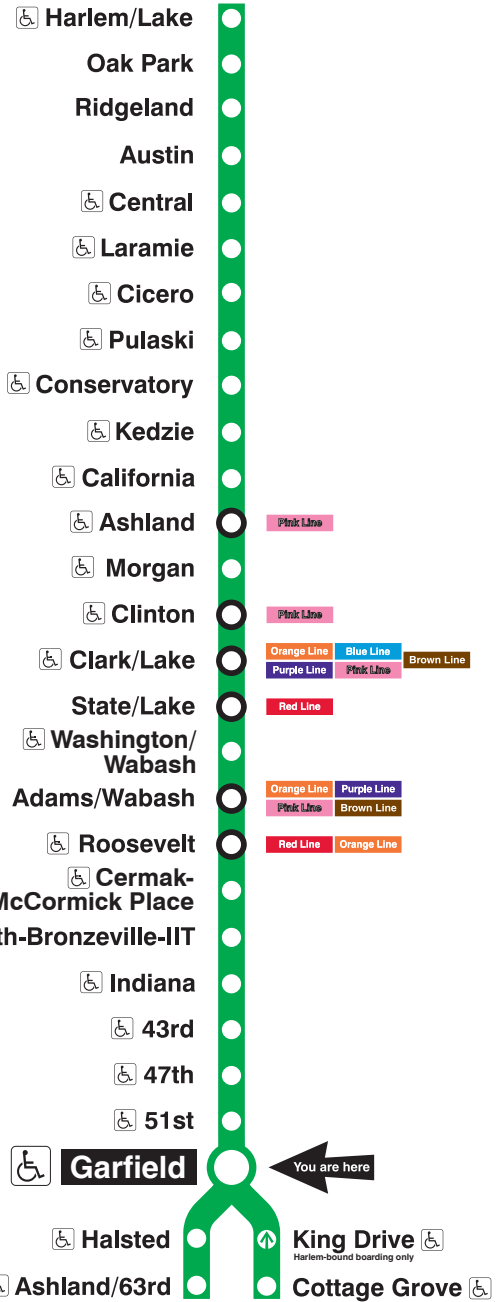

To Ashland/63rd - Cottage Grove

Trains alternate between Ashland/63rd and Cottage Grove

Weekdays	Saturdays	Sundays
4:48am first train to Cottage Grove	5:48am first train to Cottage Grove	5:48am first train to Cottage Grove
5:00am first train to Ashland/63rd	6:03am first train to Ashland/63rd	6:03am first train to Ashland/63rd
5:12am 5:24 5:36 5:48	6:18am 6:33 6:48	6:18am 6:33 6:48
6:00am	7:00am	7:03am 7:18 7:33 7:48
		8:03am 8:18 8:33 8:48
		9:00am
every 7 to 10 minutes until	every 12 minutes until	
10:00am	1:00pm	every 12 minutes until
every 10 minutes until		
4:00pm	every 10 to 12 minutes until	8:00pm
every 7 to 10 minutes until		
9:00pm	7:00pm	every 15 minutes until
every 12 minutes until	every 12 minutes until	
10:45pm	10:45pm	10:45pm
11:03pm 11:18 11:33 11:48	11:03pm 11:18 11:33 11:48	11:03pm 11:18 11:33 11:48
12:03am 12:18 12:33 12:48	12:03am 12:18 12:33 12:48	12:03am 12:18 12:33 12:48
1:03am 1:18	1:03am 1:18	1:03am 1:18
1:33am last train to Cottage Grove	1:33am last train to Cottage Grove	1:33am last train to Cottage Grove
1:48am last train to Ashland/63rd	1:48am last train to Ashland/63rd	1:48am last train to Ashland/63rd

Travel Information:

- Phone: 312-836-7000
- TTY: 312-836-4949
- Website: transitchicago.com

Customer Information:

- Phone: 1-888-YOUR-CTA (1-888-968-7282)
- TTY: 1-888-CTA-TTY1 (1-888-282-8891)
- Website: transitchicago.com

TrainTracker Real-Time Arrivals:

- For next train arrival times on your computer or smartphone, visit transitchicago.com/traintracker.
- For next train arrival times on your mobile phone, text CTATRAIN GARGto 41411.
- Message and data rates may apply. Check with your mobile carrier first.

eff. 10/21