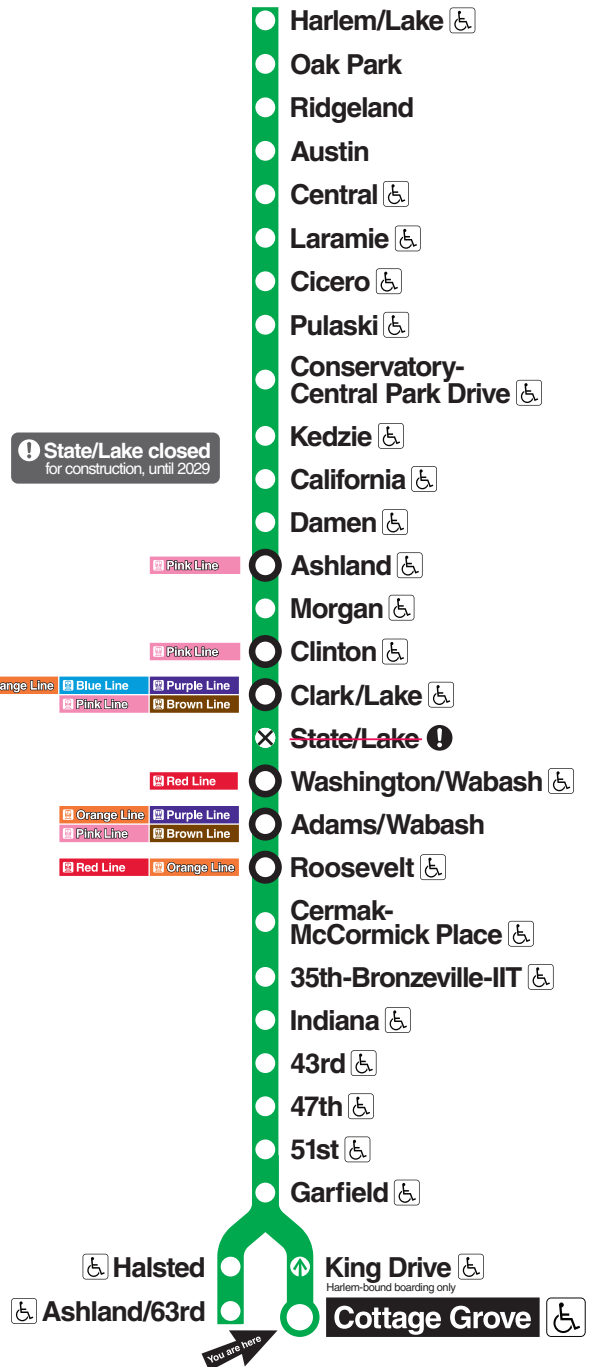

Cottage Grove

Station timetable

Green Line trains

Service to Harlem/Lake

	Weekday	Saturday	Sunday/holiday
First train	4:10a	5:10a	5:10a
Morning	every 20–30 minutes	every 24–30 minutes	every 24–30 minutes
AM rush*	every 16–20 minutes		
Midday	every 20 minutes	every 20 minutes	every 20 minutes
PM rush*	every 16–20 minutes		
Evening	every 20–24 minutes	every 20–24 minutes	every 24 minutes
Last train	1:11a	1:11a	1:11a

! State/Lake closed
for construction, until 2029

Scan here for station information including estimated train arrivals, customer alerts and other information

For next train arrival times on your computer or smartphone, visit transitchicago.com/traintracker.

Customer Information: 1-888-YOUR-CTA (1-888-968-7282) or dial 711 Relay

transitchicago.com
transitchicago.com/greenline

Travel Information: 312-836-7000

elf. 05/25