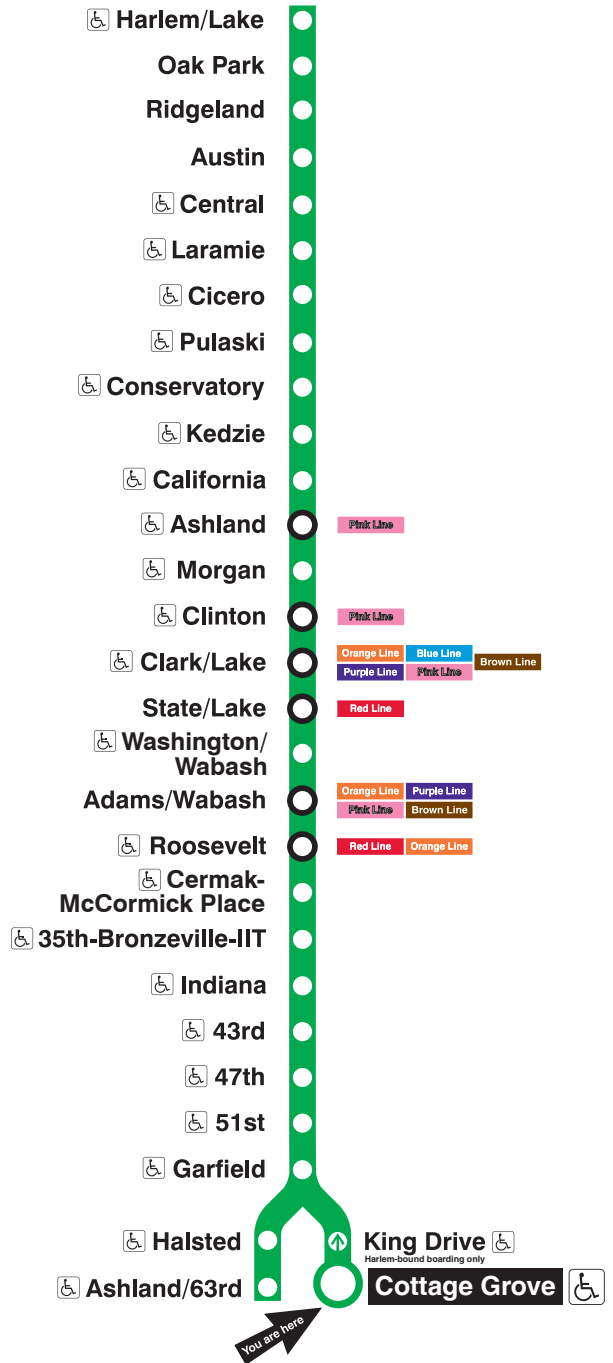

Cottage Grove

Station Timetable

Green Line Trains

To Harlem/Lake

Weekdays		Saturdays		Sundays	
4:10am	first train	5:18am	first train	5:18am	first train
4:40am		5:48am		5:48am	
5:10am	5:40	6:18am	6:48	6:18am	6:48
6:03am	6:23 6:43	7:16am	7:40	7:18am	7:48
7:00am	7:15 7:30 7:45	8:04am	8:28 8:52	8:18am	8:48
8:00am	8:15 8:30 8:45	9:16am	9:40	9:15am	9:38
9:03am	9:23 9:43	10:04am	10:28 10:52	10:04am	10:28 10:52
10:03am	10:23 10:43	11:16am	11:40	11:16am	11:40
11:03am	11:23 11:43	12:04pm	12:28 12:52	12:04pm	12:28 12:52
12:03pm	12:23 12:43	1:16pm	1:40	1:16pm	1:40
1:03pm	1:23 1:43	2:03pm	2:23 2:43	2:04pm	2:28 2:52
2:03pm	2:23 2:43	3:03pm	3:23 3:43	3:16pm	3:40
3:03pm	3:23 3:40 3:55	4:03pm	4:23 4:43	4:04pm	4:28 4:52
4:10pm	4:25 4:40 4:55	5:03pm	5:23 5:43	5:16pm	5:40
5:10pm	5:25 5:43	6:03pm	6:23 6:43	6:04pm	6:28 6:52
6:03pm	6:23 6:43	7:03pm	7:27 7:51	7:16pm	7:40
7:03pm	7:23 7:43	8:15pm	8:39	8:04pm	8:33
8:03pm	8:23 8:43	9:03pm	9:27 9:51	9:03pm	9:33
9:03pm	9:27 9:51	10:15pm	10:39	10:03pm	10:33
10:15pm	10:39	11:03pm	11:33	11:03pm	11:33
11:03pm	11:33	12:03am	12:33	12:03am	12:33
12:03am	12:33				
1:03am	last train	1:03am	last train	1:03am	last train

TrainTracker Real-Time Arrivals:

- For next train arrival times on your computer or smartphone, visit transitchicago.com/traintracker.
- For next train arrival times on your mobile phone, text CTATRAIN COTT to 41411.
- Message and data rates may apply. Check with your mobile carrier first.