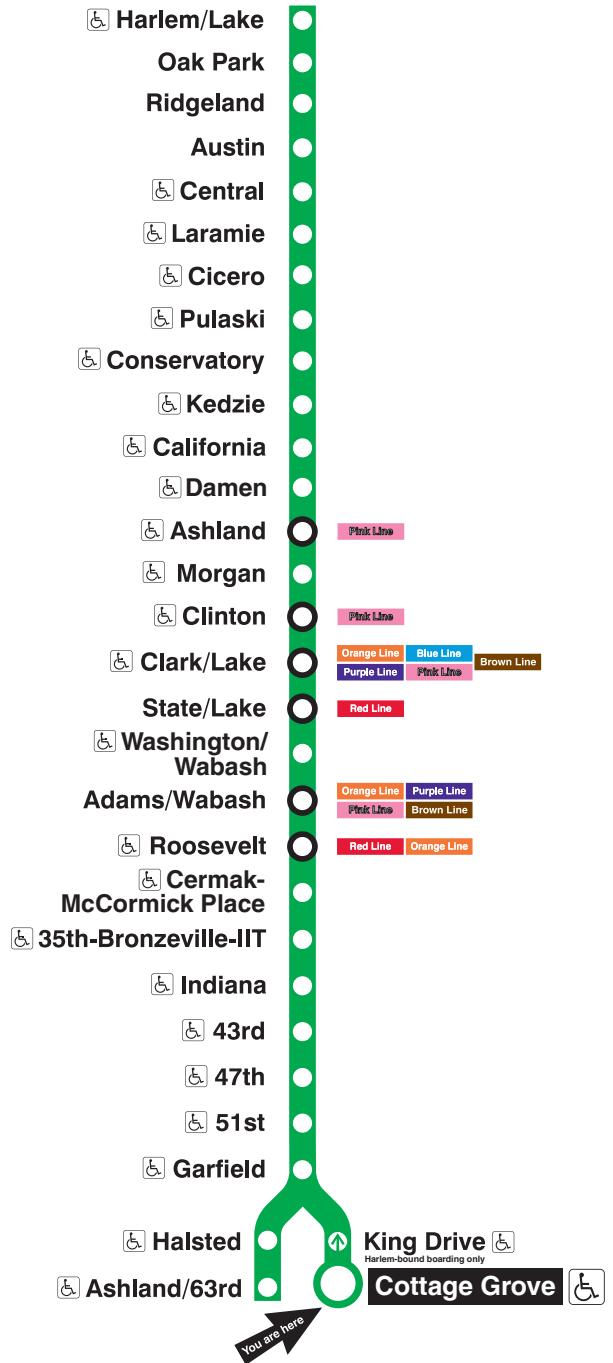

# Cottage Grove

## Station Timetable

### Green Line Trains

#### To Harlem/Lake

Weekdays		Saturdays		Sunday/holidays	
4:08am	first train	5:08am	first train	5:08am	first train
4:38am		5:38am		5:38am	
5:08am	5:38	6:08am	6:38	6:08am	6:38
6:05am	6:27 6:47	7:08am	7:32 7:56	7:08am	7:38
7:07am	7:27 7:47	8:20am	8:44	8:08am	8:38
8:07am	8:27 8:47	9:08am	9:32 9:56	9:08am	9:38
9:07am	9:27 9:47	10:20am	10:44	10:08am	10:38
10:09am	10:33 10:57	11:08am	11:32 11:56	11:08am	11:38
11:21am	11:45	12:20pm	12:44	12:08pm	12:32 12:56
12:09pm	12:33 12:57	1:08pm	1:32 1:56	1:20pm	1:44
1:21pm	1:45	2:20pm	2:44	2:08pm	2:32 2:56
2:09pm	2:33 2:57	3:08pm	3:32 3:56	3:20pm	3:44
3:17pm	3:37 3:57	4:20pm	4:44	4:08pm	4:32 4:56
4:17pm	4:37 4:57	5:08pm	5:32 5:56	5:20pm	5:44
5:17pm	5:37 5:57	6:20pm	6:44	6:08pm	6:38
6:17pm	6:37 6:57	7:08pm	7:32 7:56	7:08pm	7:38
7:20pm	7:44	8:20pm	8:44	8:08pm	8:38
8:08pm	8:32 8:56	9:08pm	9:38	9:08pm	9:38
9:20pm	9:44	10:08pm	10:38	10:08pm	10:38
10:08pm	10:38	11:08pm	11:38	11:08pm	11:38
11:08pm	11:38	12:08am	12:38	12:08am	12:38
12:08am	12:38				
1:08am	last train	1:08am	last train	1:08am	last train