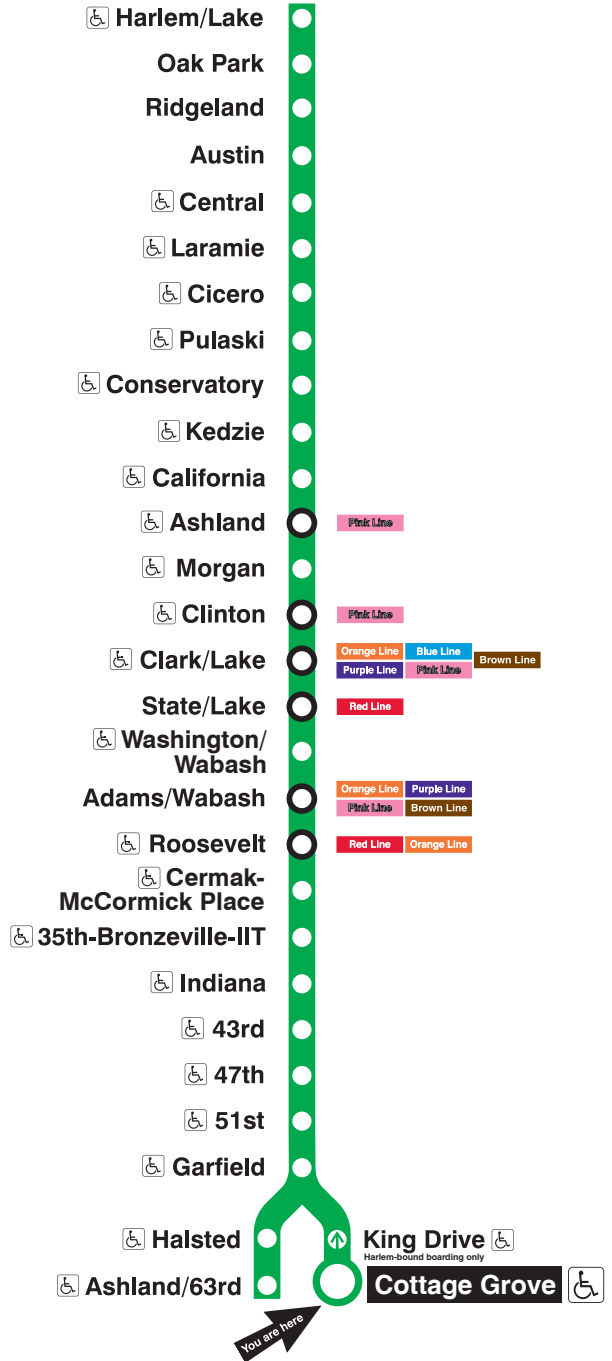

Green Line

Cottage Grove

Station Timetable

Green Line Trains

To Harlem/Lake

Weekdays		Saturdays		Sundays	
4:09am	first train	5:17am	first train	5:17am	first train
4:39am		5:47am		5:47am	
5:09am	5:39	6:17am	6:47	6:17am	6:47
6:02am	6:23 6:43	7:17am	7:41	7:17am	7:47
7:01am	7:16 7:31 7:46	8:05am	8:29 8:53	8:17am	8:47
8:01am	8:16 8:31 8:46	9:17am	9:41	9:16am	9:40
9:04am	9:24 9:44	10:05am	10:29 10:53	10:08am	10:28 10:52
10:04am	10:24 10:44	11:17am	11:41	11:16pm	11:40
11:04am	11:24 11:44	12:05pm	12:29 12:53	12:04pm	12:28 12:52
12:04pm	12:24 12:44	1:17pm	1:41	1:16pm	1:40
1:04pm	1:24 1:44	2:03pm	2:23 2:43	2:04pm	2:28 2:52
2:04pm	2:24 2:44	3:03pm	3:23 3:43	3:16pm	3:40
3:04pm	3:23 3:39 3:54	4:03pm	4:23 4:43	4:04pm	4:28 4:52
4:09pm	4:24 4:39 4:54	5:03pm	5:23 5:43	5:16pm	5:40
5:09pm	5:24 5:44	6:03pm	6:23 6:43	6:04pm	6:28 6:52
6:04pm	6:24 6:44	7:04pm	7:28 7:52	7:16pm	7:40
7:04pm	7:24 7:44	8:16pm	8:40	8:04m	8:32
8:04pm	8:24 8:44	9:04pm	9:28 9:52	9:02pm	9:32
9:04pm	9:28 9:52	10:16pm	10:40	10:02pm	10:32
10:16pm	10:40	11:04pm	11:32	11:02pm	11:32
11:04pm	11:32	12:02am	12:32	12:02am	12:32
12:02am	12:32				
1:02am	last train	1:02am	last train	1:02am	last train

Travel Information:

- Phone: 312-836-7000
- TTY: 312-836-4949
- Website: transitchicago.com

Customer Information:

- Phone: 1-888-YOUR-CTA (1-888-968-7282)
- TTY: 1-888-CTA-TTY1 (1-888-282-8891)
- Website: transitchicago.com

Train Tracker Real-Time Arrivals:

- For next train arrival times on your computer or smartphone, visit transitchicago.com/traintracker.
- For next train arrival times on your mobile phone, text CTATRAIN COTT to 41411.
- Message and data rates may apply. Check with your mobile carrier first.

eff. 04/19