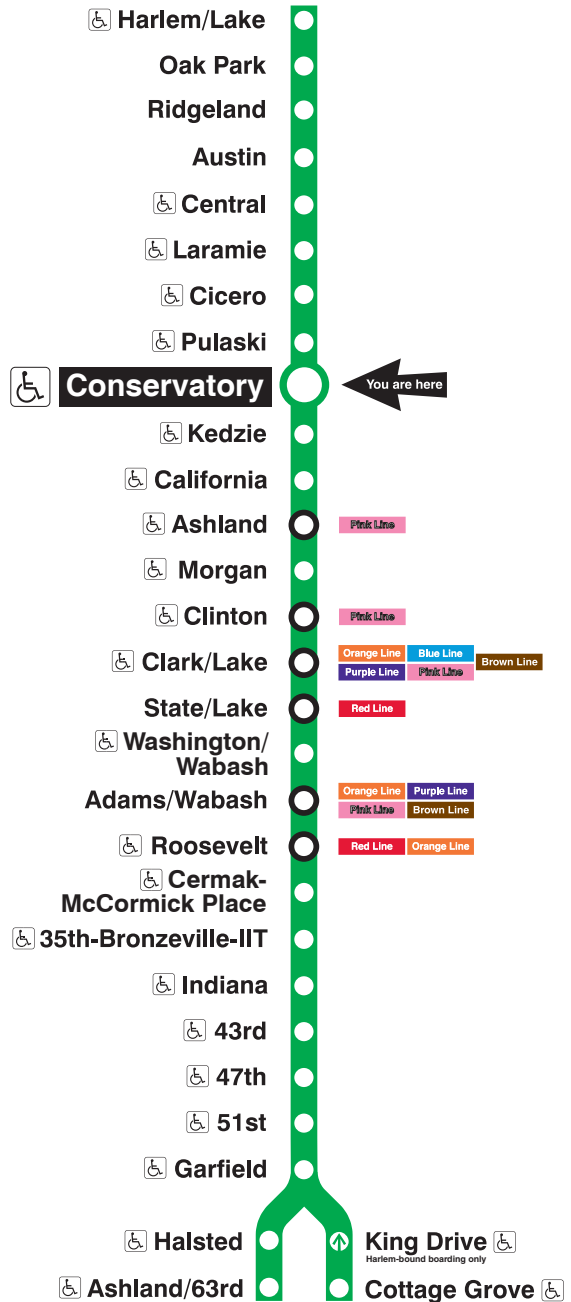

To Ashland/63rd - Cottage Grove

Trains alternate between Ashland/63rd and Cottage Grove

Weekdays	Saturdays	Sundays
4:12am first train to Cottage Grove	5:12am first train to Cottage Grove	5:12am first train to Cottage Grove
4:24am first train to Ashland/63rd	5:27am first train to Ashland/63rd	5:28am first train to Ashland/63rd
4:36am 4:48	5:42am 5:57	5:42am 5:57
5:00am 5:12	6:12am 6:24	6:12am 6:27 6:42 6:57
5:20am	6:35am	7:12am 7:27 7:42 7:57
every 7 to 10 minutes until	every 10 to 12 minutes until	8:12am 8:25 8:36 8:48
10:00am	2:00pm	9:00am
every 10 minutes until	every 10 minutes until	every 12 minutes until
3:00pm	6:00pm	
every 7 to 12 minutes until	every 10 to 12 minutes until	7:00pm
		7:12pm 7:27 7:42 7:57
10:00pm	10:00pm	8:12pm 8:27 8:42 8:57
10:12pm 10:27 10:42 10:57	10:12pm 10:27 10:42 10:57	9:12pm 9:27 9:42 9:57
11:12pm 11:27 11:42 11:57	11:12pm 11:27 11:42 11:57	10:12pm 10:27 10:42 10:57
12:12am 12:27 12:42	12:12am 12:27 12:42	11:12pm 11:27 11:42 11:57
12:57am last train to Cottage Grove	12:57am last train to Cottage Grove	12:12am 12:27 12:42
1:12am last train to Ashland/63rd	1:12am last train to Ashland/63rd	12:57am last train to Cottage Grove
		1:12am last train to Ashland/63rd

Travel Information:

- Phone: 312-836-7000
- TTY: 312-836-4949
- Website: transitchicago.com

Customer Information:

- Phone: 1-888-YOUR-CTA (1-888-968-7282)
- TTY: 1-888-CTA-TTY1 (1-888-282-8891)
- Website: transitchicago.com

Train Tracker Real-Time Arrivals:

- For next train arrival times on your computer or smartphone, visit transitchicago.com/traintracker.
- For next train arrival times on your mobile phone, text CTATRAINCONS to 41411.
- Message and data rates may apply. Check with your mobile carrier first.

eff. 04/19