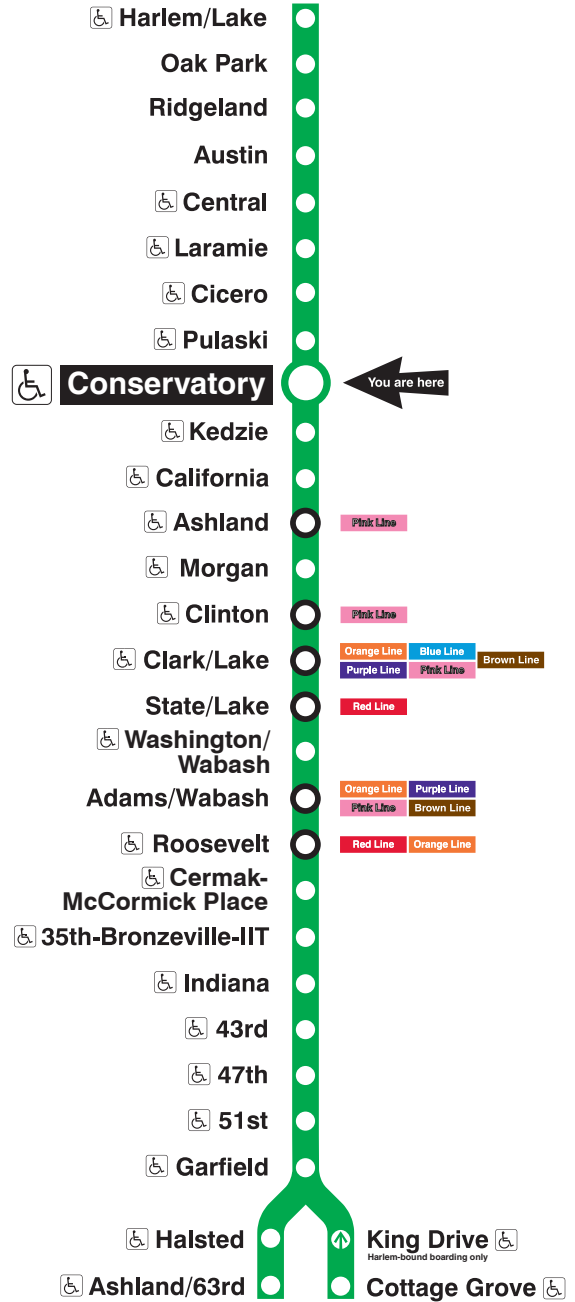

To Ashland/63rd - Cottage Grove

Trains alternate between Ashland/63rd and Cottage Grove

Weekdays				Saturdays				Sundays			
4:14am	first train to Cottage Grove			5:14am	first train to Cottage Grove			5:14am	first train to Cottage Grove		
4:26am	first train to Ashland/63rd			5:29am	first train to Ashland/63rd			5:29am	first train to Ashland/63rd		
4:38am	4:50			5:44am	5:59			5:44am	5:59		
5:00am				6:15am				6:14am	6:29	6:44	6:59
								7:14am	7:29	7:44	7:59
								8:15am			
every 7 to 12 minutes until				every 12 minutes until				every 12 minutes until			
10:00am				1:00pm							
every 10 minutes until				every 10 to 12 minutes until				every 12 to 15 minutes until			
3:00pm				7:00pm				7:00pm			
every 7 to 10 minutes until				every 12 minutes until				every 12 to 15 minutes until			
8:00pm											
every 10 to 12 minutes until				every 12 minutes until				every 12 to 15 minutes until			
10:00pm				10:00pm				10:00pm			
10:14pm	10:29	10:44	10:59	10:14pm	10:29	10:44	10:59	10:14pm	10:29	10:44	10:59
11:14pm	11:29	11:44	11:59	11:14pm	11:29	11:44	11:59	11:14pm	11:29	11:44	11:59
12:14am	12:29	12:44		12:14am	12:29	12:44		12:14am	12:29	12:44	
12:59am	last train to Cottage Grove			12:59am	last train to Cottage Grove			12:59am	last train to Cottage Grove		
1:14am	last train to Ashland/63rd			1:14am	last train to Ashland/63rd			1:14am	last train to Ashland/63rd		

Travel Information:

- Phone: 312-836-7000
- TTY: 312-836-4949
- Website: transitchicago.com

Customer Information:

- Phone: 1-888-YOUR-CTA (1-888-968-7282)
- TTY: 1-888-CTA-TTY1 (1-888-282-8891)
- Website: transitchicago.com

TrainTracker Real-Time Arrivals:

- For next train arrival times on your computer or smartphone, visit transitchicago.com/traintracker.
- For next train arrival times on your mobile phone, text CTATRAIN CONS to 41411.
- Message and data rates may apply. Check with your mobile carrier first.