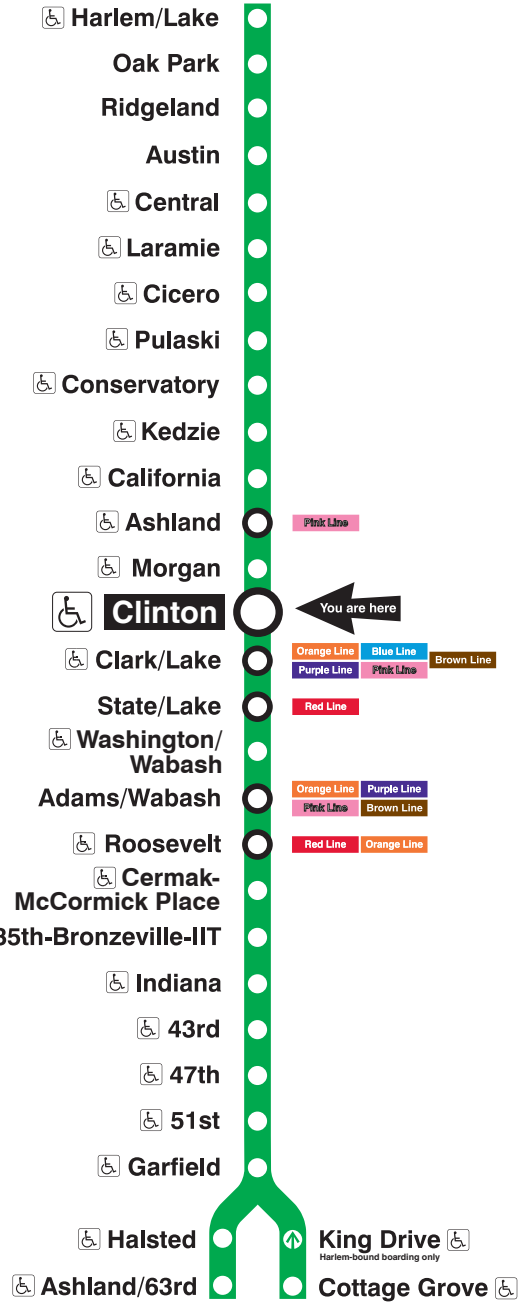

To Ashland/63rd - Cottage Grove

Trains alternate between Ashland/63rd and Cottage Grove

Weekdays	Saturdays	Sundays
4:25am first train to Cottage Grove	5:25am first train to Cottage Grove	5:25am first train to Cottage Grove
4:37am first train to Ashland/63rd	5:40am first train to Ashland/63rd	5:40am first train to Ashland/63rd
4:49am	5:55am	5:55am
5:00am	6:10am 6:25 6:37	6:10am 6:25 6:40 6:55
	6:50am	7:10am 7:25 7:40 7:55
		8:10am 8:25
		8:35am
	every 12 minutes until	every 12 minutes until
10:00am	1:00pm	7:00pm
every 10 minutes until		
4:00pm	every 10 to 12 minutes until	
every 7 to 10 minutes until	7:00pm	
8:00pm	every 12 minutes until	every 12 to 15 minutes until
every 10 to 12 minutes until		
10:00pm	10:00pm	9:55pm
10:13pm 10:25 10:40 10:55	10:13pm 10:25 10:40 10:55	10:10pm 10:25 10:40 10:55
11:10pm 11:25 11:40 11:55	11:10pm 11:25 11:40 11:55	11:10pm 11:25 11:40 11:55
12:10am 12:25 12:40 12:55	12:10am 12:25 12:40 12:55	12:10am 12:25 12:40 12:55
1:10am last train to Cottage Grove	1:10am last train to Cottage Grove	1:10am last train to Cottage Grove
1:25am last train to Ashland/63rd	1:25am last train to Ashland/63rd	1:25am last train to Ashland/63rd

Travel Information:

- Phone: 312-836-7000
- TTY: 312-836-4949
- Website: transitchicago.com

Customer Information:

- Phone: 1-888-YOUR-CTA (1-888-968-7282)
- TTY: 1-888-CTA-TTY1 (1-888-282-8891)
- Website: transitchicago.com

TrainTracker Real-Time Arrivals:

- For next train arrival times on your computer or smartphone, visit transitchicago.com/traintracker.
- For next train arrival times on your mobile phone, text CTATRAIN CLIL to 41411.
- Message and data rates may apply. Check with your mobile carrier first.