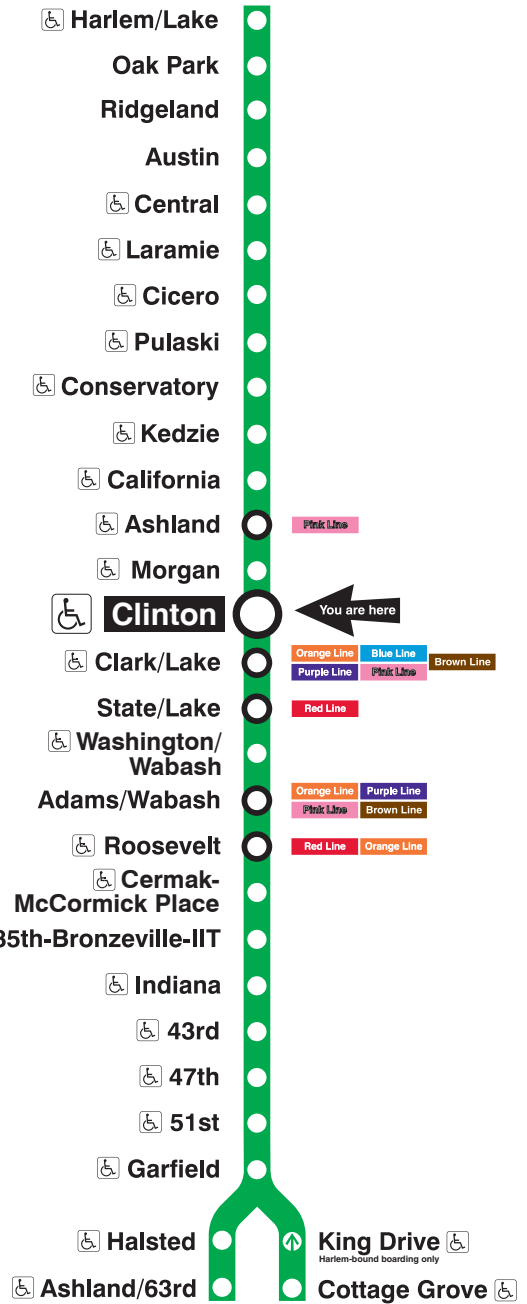

To Ashland/63rd - Cottage Grove

Trains alternate between Ashland/63rd and Cottage Grove

Weekdays	Saturdays	Sundays
4:24am first train to Cottage Grove	5:24am first train to Cottage Grove	5:24am first train to Cottage Grove
4:36am first train to Ashland/63rd	5:39am first train to Ashland/63rd	5:39am first train to Ashland/63rd
4:48am	5:54am	5:54am
5:00am	6:09am 6:24 6:36	6:09am 6:24 6:39 6:54
	6:45am	7:09am 7:24 7:39 7:54
		8:09am 8:24
		8:35am
every 7 to 12 minutes until	every 12 minutes until	every 12 minutes until
10:00am	1:00pm	
every 10 minutes until		
4:00pm	every 10 to 12 minutes until	7:00pm
every 7 to 10 minutes until		
8:00pm	7:00pm	every 12 to 15 minutes until
every 10 to 12 minutes until	every 12 minutes until	
10:00pm	10:00pm	9:55pm
10:12pm 10:24 10:39 10:54	10:12pm 10:24 10:39 10:54	10:09pm 10:24 10:39 10:54
11:09pm 11:24 11:39 11:54	11:09pm 11:24 11:39 11:54	11:09pm 11:24 11:39 11:54
12:09am 12:24 12:39 12:54	12:09am 12:24 12:39 12:54	12:09am 12:24 12:39 12:54
1:09am last train to Cottage Grove	1:09am last train to Cottage Grove	1:09am last train to Cottage Grove
1:24am last train to Ashland/63rd	1:24am last train to Ashland/63rd	1:24am last train to Ashland/63rd

Travel Information:

- Phone: 312-836-7000
- TTY: 312-836-4949
- Website: transitchicago.com

Customer Information:

- Phone: 1-888-YOUR-CTA (1-888-968-7282)
- TTY: 1-888-CTA-TTY1 (1-888-282-8891)
- Website: transitchicago.com

Train Tracker Real-Time Arrivals:

- For next train arrival times on your computer or smartphone, visit transitchicago.com/traintracker.
- For next train arrival times on your mobile phone, text CTATRAIN CLIL to 41411.
- Message and data rates may apply. Check with your mobile carrier first.