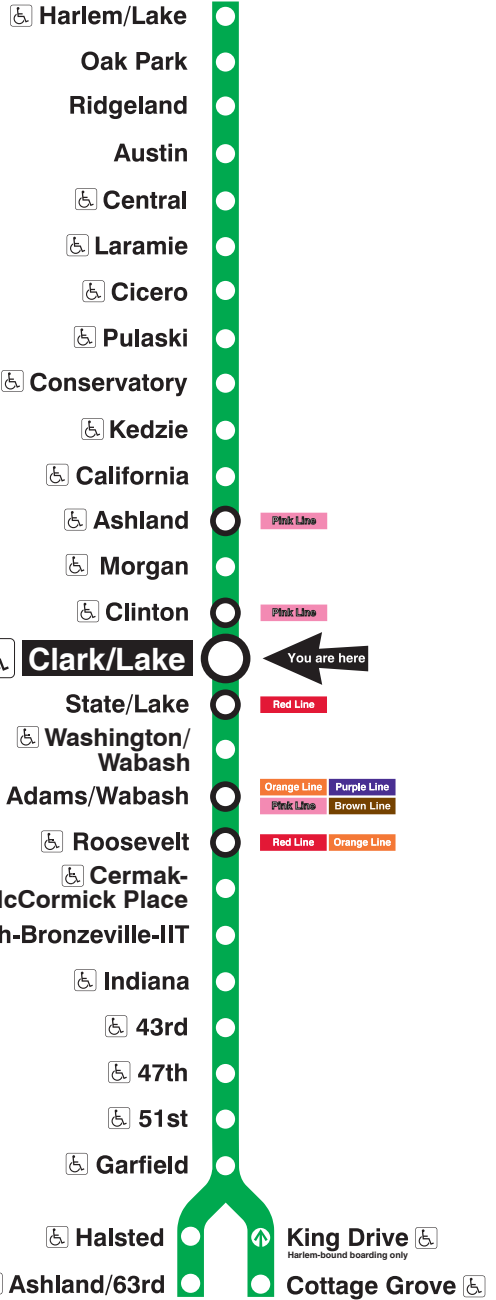

To Ashland/63rd - Cottage Grove

Trains alternate between Ashland/63rd and Cottage Grove

Weekdays					Saturdays					Sundays				
4:25am	first train to Cottage Grove				5:25am	first train to Cottage Grove				5:25am	first train to Cottage Grove			
4:37am	first train to Ashland/63rd				5:40am	first train to Ashland/63rd				5:40am	first train to Ashland/63rd			
4:49am					5:55am					5:55am				
5:01am	5:13				6:10am	6:25				6:10am	6:25	6:40	6:55	
5:25am					6:35am					7:10am	7:25	7:40	7:55	
	every 7 to 10 minutes until					every 10 to 12 minutes until					every 12 minutes until			
10:00am					2:00pm									
	every 10 minutes until					every 10 minutes until								
4:00pm					6:00pm					7:00pm				
	every 7 to 12 minutes until					every 10 to 12 minutes until				7:13pm	7:25	7:40	7:55	
10:00pm					10:00pm					8:10pm	8:25	8:40	8:55	
10:14pm	10:26	10:40	10:55		10:13pm	10:25	10:40	10:55		9:10pm	9:25	9:40	9:55	
11:10pm	11:25	11:40	11:55		11:10pm	11:25	11:40	11:55		10:10pm	10:25	10:40	10:55	
12:10am	12:25	12:40	12:55		12:10am	12:25	12:40	12:55		11:10pm	11:25	11:40	11:55	
1:10am	last train to Cottage Grove				1:10am	last train to Cottage Grove				12:10am	12:25	12:40	12:55	
1:25am	last train to Ashland/63rd				1:25am	last train to Ashland/63rd				1:10am	last train to Cottage Grove			
										1:25am	last train to Ashland/63rd			

Travel Information:

- Phone: 312-836-7000
- TTY: 312-836-4949
- Website: transitchicago.com

Customer Information:

- Phone: 1-888-YOUR-CTA (1-888-968-7282)
- TTY: 1-888-CTA-TTY1 (1-888-282-8891)
- Website: transitchicago.com

Train Tracker Real-Time Arrivals:

- For next train arrival times on your computer or smartphone, visit transitchicago.com/traintracker.
- For next train arrival times on your mobile phone, text CTATRACK CLKL to 41411.