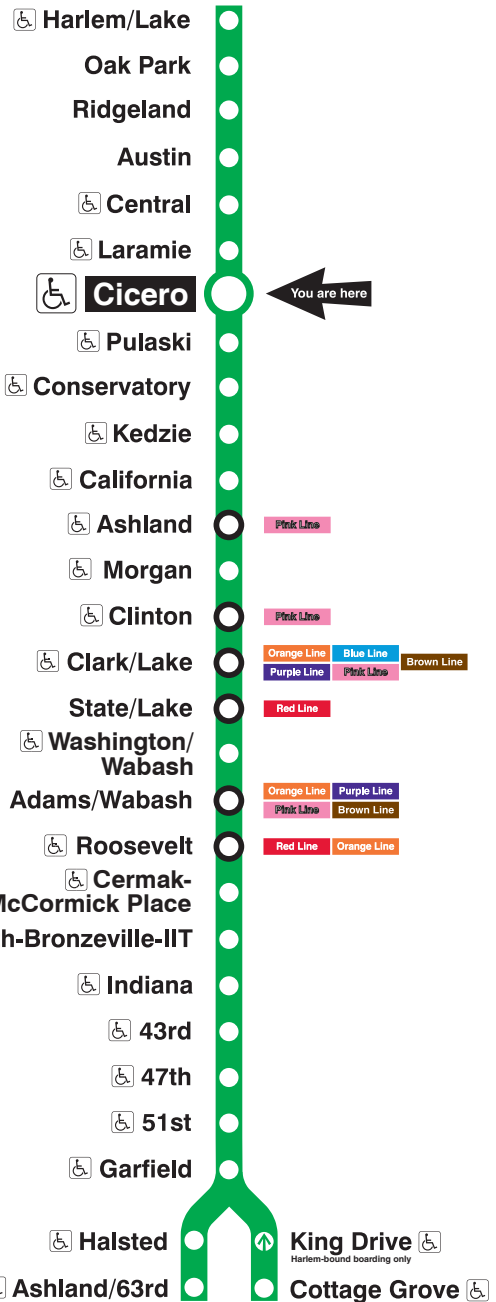

To Ashland/63rd - Cottage Grove

Trains alternate between Ashland/63rd and Cottage Grove

Weekdays		Saturdays		Sundays	
4:09am	first train to Cottage Grove	5:09am	first train to Cottage Grove	5:09am	first train to Cottage Grove
4:21am	first train to Ashland/63rd	5:24am	first train to Ashland/63rd	5:24am	first train to Ashland/63rd
4:33am	4:45 4:57	5:39am	5:54	5:39am	5:54
5:10am		6:10am		6:09am	6:24 6:39 6:54
	every 7 to 10 minutes until		every 12 minutes until	7:09am	7:24 7:39 7:54
10:00am		1:00pm		8:10am	
	every 10 minutes until		every 10 minutes until		
3:00pm		6:00pm			
	every 7 to 12 minutes until		every 10 to 12 minutes until		
9:55pm		9:55pm		6:55pm	
10:09pm	10:24 10:39 10:54	10:09pm	10:24 10:39 10:54	7:09pm	7:24 7:39 7:54
11:09pm	11:24 11:39 11:54	11:09pm	11:24 11:39 11:54	8:09pm	8:24 8:39 8:54
12:09am	12:24 12:39	12:09am	12:24 12:39	9:09pm	9:24 9:39 9:54
12:54am	last train to Cottage Grove	12:54am	last train to Cottage Grove	10:09pm	10:24 10:39 10:54
1:09am	last train to Ashland/63rd	1:09am	last train to Ashland/63rd	11:09pm	11:24 11:39 11:54
				12:09am	12:24 12:39
				12:54am	last train to Cottage Grove
				1:09am	last train to Ashland/63rd

Travel Information:

- Phone: 312-836-7000
- TTY: 312-836-4949
- Website: transitchicago.com

Customer Information:

- Phone: 1-888-YOUR-CTA (1-888-968-7282)
- TTY: 1-888-CTA-TTY1 (1-888-282-8891)
- Website: transitchicago.com

Train Tracker Real-Time Arrivals:

- For next train arrival times on your computer or smartphone, visit transitchicago.com/traintracker.
- For next train arrival times on your mobile phone, text CTATRAIN CIGC to 41411.
- Message and data rates may apply. Check with your mobile carrier first.

eff. 04/19