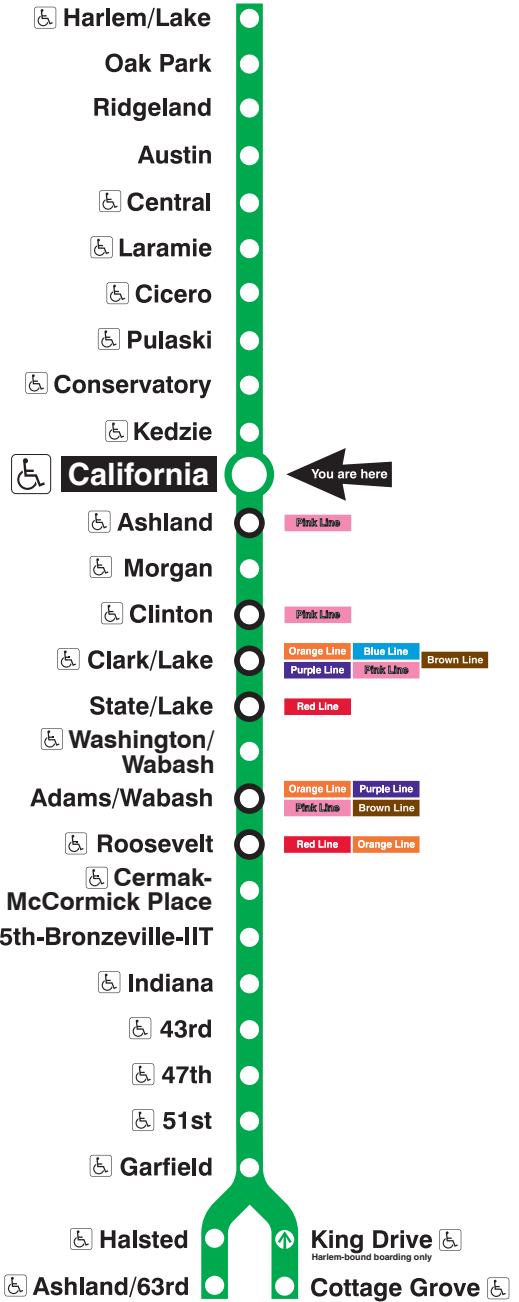

To Ashland/63rd - Cottage Grove

Trains alternate between Ashland/63rd and Cottage Grove

Weekdays				Saturdays				Sundays			
4:17am	first train to Cottage Grove			5:17am	first train to Cottage Grove			5:17am	first train to Cottage Grove		
4:29am	first train to Ashland/63rd			5:32am	first train to Ashland/63rd			5:32am	first train to Ashland/63rd		
4:41am	4:53			5:47am	6:17	6:29	6:41	5:47am			
5:05am				6:02am				6:02am	6:17	6:32	6:47
				6:50am				7:02am	7:17	7:32	7:47
								8:02am	8:17		
								8:30am			
every 7 to 12 minutes until				every 12 minutes until				every 12 minutes until			
10:00am				1:00pm							
every 10 minutes until				every 10 to 12 minutes until				every 12 minutes until			
3:00pm				7:00pm				7:00pm			
every 7 to 10 minutes until				every 12 minutes until				every 12 to 15 minutes until			
8:00pm											
every 10 to 12 minutes until				every 12 minutes until				every 12 to 15 minutes until			
9:50pm				9:50pm				9:45pm			
10:05pm	10:17	10:32	10:47	10:05pm	10:17	10:32	10:47	10:02pm	10:17	10:32	10:47
11:02pm	11:17	11:32	11:47	11:02pm	11:17	11:32	11:47	11:02pm	11:17	11:32	11:47
12:02am	12:17	12:32	12:47	12:02am	12:17	12:32	12:47	12:02am	12:17	12:32	12:47
1:02am	last train to Cottage Grove			1:02am	last train to Cottage Grove			1:02am	last train to Cottage Grove		
1:17am	last train to Ashland/63rd			1:17am	last train to Ashland/63rd			1:17am	last train to Ashland/63rd		

Travel Information:

- Phone: 312-836-7000
- TTY: 312-836-4949
- Website: transitchicago.com

Customer Information:

- Phone: 1-888-YOUR-CTA (1-888-968-7282)
- TTY: 1-888-CTA-TTY1 (1-888-282-8891)
- Website: transitchicago.com

TrainTracker Real-Time Arrivals:

- For next train arrival times on your computer or smartphone, visit transitchicago.com/traintracker.
- For next train arrival times on your mobile phone, text CTATRAIN CALG to 41411.
- Message and data rates may apply. Check with your mobile carrier first.

eff. 10/21