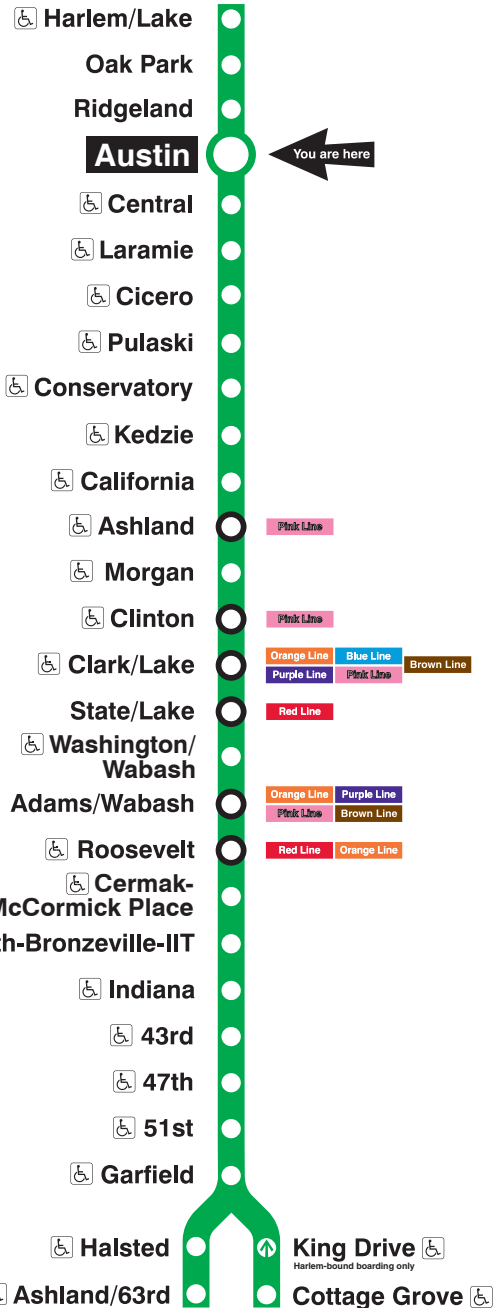

To Ashland/63rd - Cottage Grove

Trains alternate between Ashland/63rd and Cottage Grove

Weekdays				Saturdays				Sundays			
4:05am	first train to Cottage Grove			5:05am	first train to Cottage Grove			5:05am	first train to Cottage Grove		
4:17am	first train to Ashland/63rd			5:20am	first train to Ashland/63rd			5:20am	first train to Ashland/63rd		
4:29am	4:41	4:53		5:35am	5:50			5:35am	5:50		
5:05am				6:05am				6:05am	6:20	6:35	6:50
								7:05am	7:20	7:35	7:50
								8:05am			
every 7 to 10 minutes until				every 12 minutes until				every 12 minutes until			
9:00am				1:00pm				7:00pm			
every 10 minutes until				every 10 minutes until				every 15 minutes until			
3:00pm				6:00pm							
every 7 to 10 minutes until				every 12 minutes until							
8:00pm											
every 12 minutes until											
9:50pm				9:50pm				9:50pm			
10:05pm	10:20	10:35	10:50	10:05pm	10:20	10:35	10:50	10:05pm	10:20	10:35	10:50
11:05pm	11:20	11:35	11:50	11:05pm	11:20	11:35	11:50	11:05pm	11:20	11:35	11:50
12:05am	12:20	12:35		12:05am	12:20	12:35		12:05am	12:20	12:35	
12:50am	last train to Cottage Grove			12:50am	last train to Cottage Grove			12:50am	last train to Cottage Grove		
1:05am	last train to Ashland/63rd			1:05am	last train to Ashland/63rd			1:05am	last train to Ashland/63rd		

Travel Information:

- Phone: 312-836-7000
- TTY: 312-836-4949
- Website: transitchicago.com

Customer Information:

- Phone: 1-888-YOUR-CTA (1-888-968-7282)
- TTY: 1-888-CTA-TTY1 (1-888-282-8891)
- Website: transitchicago.com

Train Tracker Real-Time Arrivals:

- For next train arrival times on your computer or smartphone, visit transitchicago.com/traintracker.
- For next train arrival times on your mobile phone, text CTATRINAUSG to 41411.
- Message and data rates may apply. Check with your mobile carrier first.