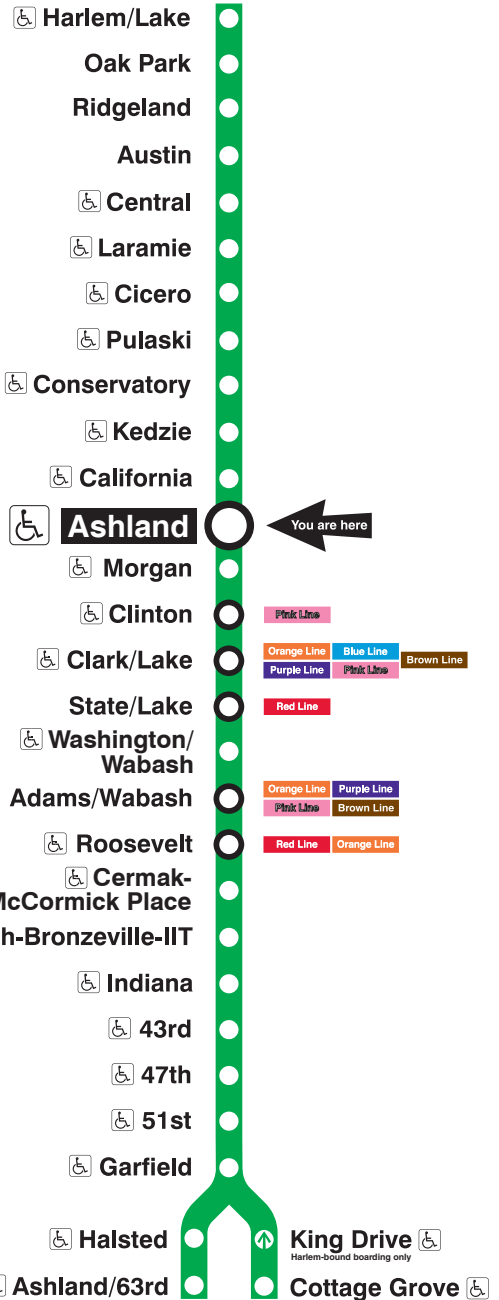

To Ashland/63rd - Cottage Grove

Trains alternate between Ashland/63rd and Cottage Grove

Weekdays	Saturdays	Sundays
4:19am first train to Cottage Grove	5:19am first train to Cottage Grove	5:19am first train to Cottage Grove
4:31am first train to Ashland/63rd	5:34am first train to Ashland/63rd	5:34am first train to Ashland/63rd
4:43am 4:55	5:49am	5:49am
5:07am 5:19	6:04am 6:19	6:04am 6:19 6:34 6:49
5:30am	6:30am	7:04am 7:19 7:34 7:49
5:30am	6:30am	8:04am 8:19 8:31 8:43
5:30am	6:30am	8:55am
10:00am	2:00pm	6:55pm
every 7 to 10 minutes until	every 10 to 12 minutes until	7:07pm 7:19 7:34 7:49
10:00am	2:00pm	8:04pm 8:19 8:34 8:49
every 10 minutes until	every 10 minutes until	9:04pm 9:19 9:34 9:49
3:00pm	6:00pm	10:04pm 10:19 10:34 10:49
every 7 to 12 minutes until	every 10 to 12 minutes until	11:04pm 11:19 11:34 11:49
9:55pm	9:55pm	12:04am 12:19 12:34 12:49
10:07pm 10:19 10:34 10:49	10:07pm 10:19 10:34 10:49	1:04am last train to Cottage Grove
11:04pm 11:19 11:34 11:49	11:04pm 11:19 11:34 11:49	1:19am last train to Ashland/63rd
12:04am 12:19 12:34 12:49	12:04am 12:19 12:34 12:49	
1:04am last train to Cottage Grove	1:04am last train to Cottage Grove	
1:19am last train to Ashland/63rd	1:19am last train to Ashland/63rd	

Travel Information:

- Phone: 312-836-7000
- TTY: 312-836-4949
- Website: transitchicago.com

Customer Information:

- Phone: 1-888-YOUR-CTA (1-888-968-7282)
- TTY: 1-888-CTA-TTY1 (1-888-282-8891)
- Website: transitchicago.com

Train Tracker Real-Time Arrivals:

- For next train arrival times on your computer or smartphone, visit transitchicago.com/traintracker.
- For next train arrival times on your mobile phone, text CTATRAIN ASHL to 41411.
- Message and data rates may apply. Check with your mobile carrier first.

eff. 04/19