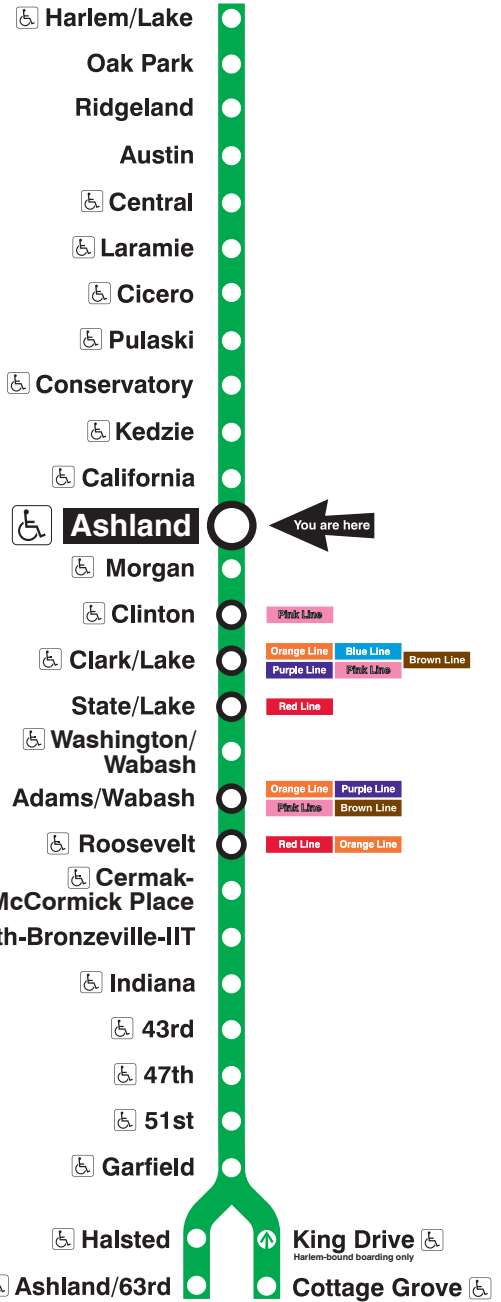

To Ashland/63rd - Cottage Grove

Trains alternate between Ashland/63rd and Cottage Grove

Weekdays	Saturdays	Sundays
4:21am first train to Cottage Grove	5:21am first train to Cottage Grove	5:21am first train to Cottage Grove
4:33am first train to Ashland/63rd	5:36am first train to Ashland/63rd	5:36am first train to Ashland/63rd
4:45am 4:57	5:51am	5:51am
5:10am	6:06am 6:21 6:33 6:45	6:06am 6:21 6:36 6:51
	6:55am	7:06am 7:21 7:36 7:51
		8:06am 8:21
		8:30am
every 7 to 12 minutes until	every 12 minutes until	every 12 minutes until
10:00am	1:00pm	
every 10 minutes until		
3:00pm	every 10 to 12 minutes until	7:00pm
every 7 to 10 minutes until		
8:00pm	7:00pm	every 12 to 15 minutes until
every 10 to 12 minutes until	every 12 minutes until	
9:55pm	9:55pm	9:50pm
10:09pm 10:21 10:36 10:51	10:09pm 10:21 10:36 10:51	10:06pm 10:21 10:36 10:51
11:06pm 11:21 11:36 11:51	11:06pm 11:21 11:36 11:51	11:06pm 11:21 11:36 11:51
12:06am 12:21 12:36 12:51	12:06am 12:21 12:36 12:51	12:06am 12:21 12:36 12:51
1:06am last train to Cottage Grove	1:06am last train to Cottage Grove	1:06am last train to Cottage Grove
1:21am last train to Ashland/63rd	1:21am last train to Ashland/63rd	1:21am last train to Ashland/63rd

Travel Information:

- Phone: 312-836-7000
- TTY: 312-836-4949
- Website: transitchicago.com

Customer Information:

- Phone: 1-888-YOUR-CTA (1-888-968-7282)
- TTY: 1-888-CTA-TTY1 (1-888-282-8891)
- Website: transitchicago.com

TrainTracker Real-Time Arrivals:

- For next train arrival times on your computer or smartphone, visit transitchicago.com/traintracker.
- For next train arrival times on your mobile phone, text CTATRAIN ASHL to 41411.
- Message and data rates may apply. Check with your mobile carrier first.

eff. 10/21