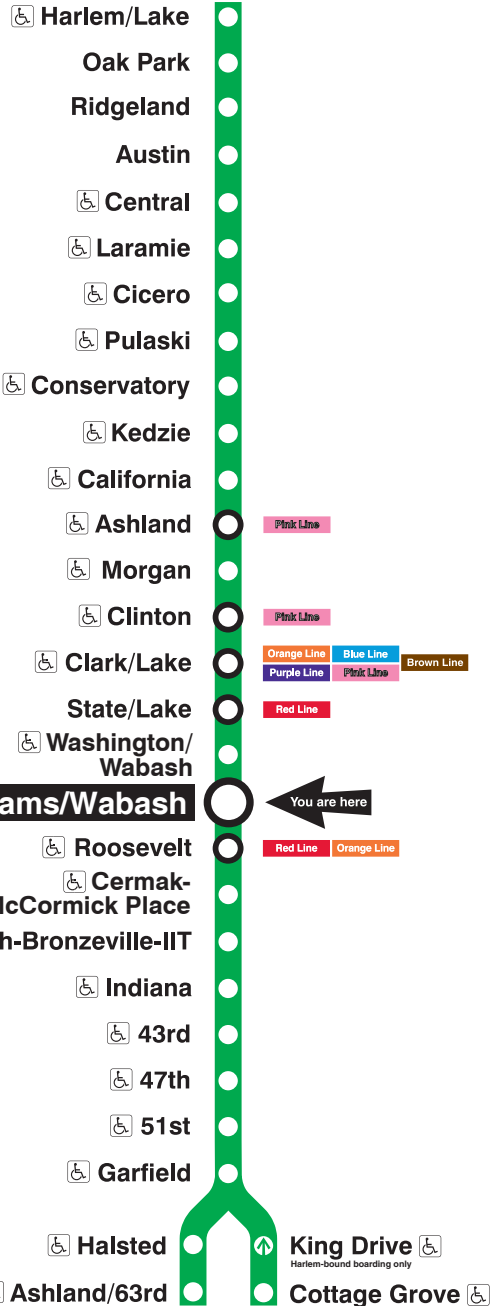

To Ashland/63rd - Cottage Grove

Trains alternate between Ashland/63rd and Cottage Grove

Weekdays		Saturdays		Sundays	
4:29am	first train to Cottage Grove	5:29am	first train to Cottage Grove	5:29am	first train to Cottage Grove
4:41am	first train to Ashland/63rd	5:44am	first train to Ashland/63rd	5:44am	first train to Ashland/63rd
4:53am		5:59am		5:59am	
5:05am		6:14am	6:29 6:41	6:14am	6:29 6:44 6:59
	every 7 to 12 minutes until	6:50am		7:14am	7:29 7:44 7:59
10:00am			every 12 minutes until	8:14am	8:29
	every 10 minutes until	1:00pm		8:40am	
4:00pm			every 10 to 12 minutes until		
	every 7 to 10 minutes until	7:00pm			
8:00pm					every 12 to 15 minutes until
	every 10 to 12 minutes until				
10:05pm		10:05pm		10:00pm	
10:17pm	10:29 10:44 10:59	10:17pm	10:29 10:44 10:59	10:14pm	10:29 10:44 10:59
11:14pm	11:29 11:44 11:59	11:14pm	11:29 11:44 11:59	11:14pm	11:29 11:44 11:59
12:14am	12:29 12:44 12:59	12:14am	12:29 12:44 12:59	12:14am	12:29 12:44 12:59
1:14am	last train to Cottage Grove	1:14am	last train to Cottage Grove	1:14am	last train to Cottage Grove
1:29am	last train to Ashland/63rd	1:29am	last train to Ashland/63rd	1:29am	last train to Ashland/63rd

Travel Information:

- Phone: 312-836-7000
- TTY: 312-836-4949
- Website: transitchicago.com

Customer Information:

- Phone: 1-888-YOUR-CTA (1-888-968-7282)
- TTY: 1-888-CTA-TTY1 (1-888-282-8891)
- Website: transitchicago.com

Train Tracker Real-Time Arrivals:

- For next train arrival times on your computer or smartphone, visit transitchicago.com/traintracker.
- For next train arrival times on your mobile phone, text CTATRAINADAM to 41411.
- Message and data rates may apply. Check with your mobile carrier first.