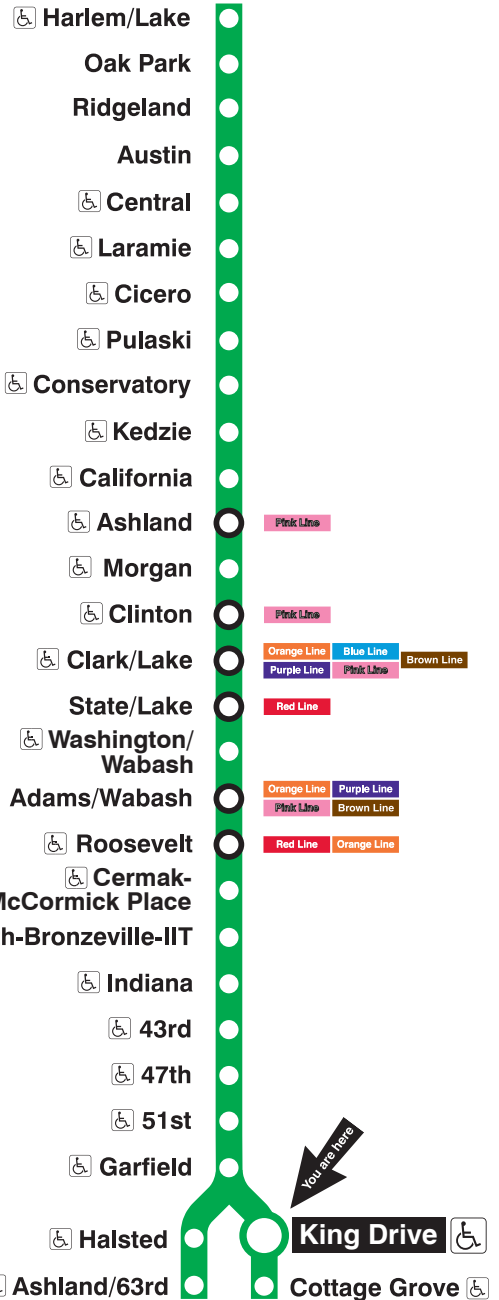

To Cottage Grove

Weekdays		Saturdays		Sundays	
Time	first train	Time	first train	Time	first train
4:53am		5:53am		5:53am	
5:17am	5:41	6:23am	6:53	6:23am	6:53
6:04am	6:24 6:44	7:17am	7:41	7:23am	7:53
7:04am	7:24 7:44	8:05am	8:29 8:53	8:23am	8:53
8:03am	8:19 8:34 8:49	9:17am	9:41	9:17am	9:41
9:03am	9:19 9:34 9:49	10:05am	10:29 10:53	10:05am	10:29 10:53
10:05am	10:25 10:45	11:17am	11:41	11:17am	11:41
11:05am	11:25 11:45	12:05pm	12:29 12:53	12:05pm	12:29 12:53
12:05pm	12:25 12:45	1:17pm	1:41	1:17pm	1:41
1:05pm	1:25 1:45	2:04pm	2:24 2:44	2:05pm	2:29 2:53
2:05pm	2:25 2:45	3:04pm	3:24 3:44	3:17pm	3:41
3:05pm	3:25 3:45	4:04pm	4:24 4:44	4:05pm	4:29 4:53
4:05pm	4:25 4:40 4:55	5:04pm	5:24 5:44	5:17pm	5:41
5:10pm	5:25 5:40 5:55	6:04pm	6:24 6:44	6:05pm	6:29 6:53
6:10pm	6:25 6:45	7:04pm	7:29 7:53	7:17pm	7:41
7:05pm	7:25 7:45	8:17pm	8:41	8:08pm	8:38
8:05pm	8:25 8:45	9:05pm	9:29 9:53	9:08pm	9:38
9:06pm	9:30 9:54	10:17pm	10:41	10:08pm	10:38
10:18pm	10:42	11:08pm	11:38	11:08pm	11:38
11:08pm	11:38	12:08am	12:38	12:08am	12:38
12:08am	12:38	1:08am		1:08am	
1:08am		1:38am	last train	1:38am	last train

Travel Information:

- Phone: 312-836-7000
- TTY: 312-836-4949
- Website: transitchicago.com

Customer Information:

- Phone: 1-888-YOUR-CTA (1-888-968-7282)
- TTY: 1-888-CTA-TTY1 (1-888-282-8891)
- Website: transitchicago.com

Train Tracker Real-Time Arrivals:

- For next train arrival times on your computer or smartphone, visit transitchicago.com/traintracker.
- For next train arrival times on your mobile phone, text CTATRAIN KING to 41411.
- Message and data rates may apply. Check with your mobile carrier first.

eff. 04/19