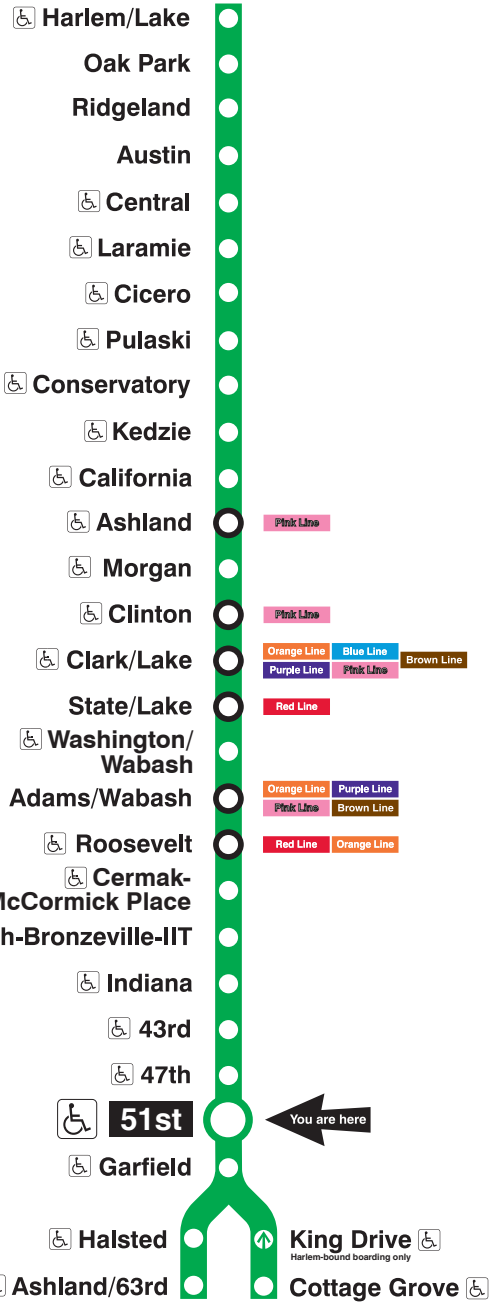

To Ashland/63rd - Cottage Grove

Trains alternate between Ashland/63rd and Cottage Grove

Weekdays		Saturdays		Sundays	
4:47am	first train to Cottage Grove	5:47am	first train to Cottage Grove	5:47am	first train to Cottage Grove
4:59am	first train to Ashland/63rd	6:02am	first train to Ashland/63rd	6:02am	first train to Ashland/63rd
5:11am	5:23 5:35 5:47	6:17am	6:32 6:47	6:17am	6:32 6:47
5:55am		7:00am		7:02am	7:17 7:32 7:47
	every 7 to 10 minutes until		every 12 minutes until	8:02am	8:17 8:32 8:47
10:00am		1:00pm		9:00am	
	every 10 minutes until		every 10 to 12 minutes until		
4:00pm		7:00pm		8:00pm	
	every 7 to 10 minutes until		every 12 minutes until		
8:00pm			every 15 minutes until		
	every 10 to 12 minutes until				
10:45pm		10:45pm		10:45pm	
11:02pm	11:17 11:32 11:47	11:02pm	11:17 11:32 11:47	11:02pm	11:17 11:32 11:47
12:02am	12:17 12:32 12:47	12:02am	12:17 12:32 12:47	12:02am	12:17 12:32 12:47
1:02am	1:17	1:02am	1:17	1:02am	1:17
1:32am	last train to Cottage Grove	1:32am	last train to Cottage Grove	1:32am	last train to Cottage Grove
1:47am	last train to Ashland/63rd	1:47am	last train to Ashland/63rd	1:47am	last train to Ashland/63rd

Travel Information:

- Phone: 312-836-7000
- TTY: 312-836-4949
- Website: transitchicago.com

Customer Information:

- Phone: 1-888-YOUR-CTA (1-888-968-7282)
- TTY: 1-888-CTA-TTY1 (1-888-282-8891)
- Website: transitchicago.com

TrainTracker Real-Time Arrivals:

- For next train arrival times on your computer or smartphone, visit transitchicago.com/traintracker.
- For next train arrival times on your mobile phone, text CTATRAIN 51ST to 41411.
- Message and data rates may apply. Check with your mobile carrier first.

eff. 10/21