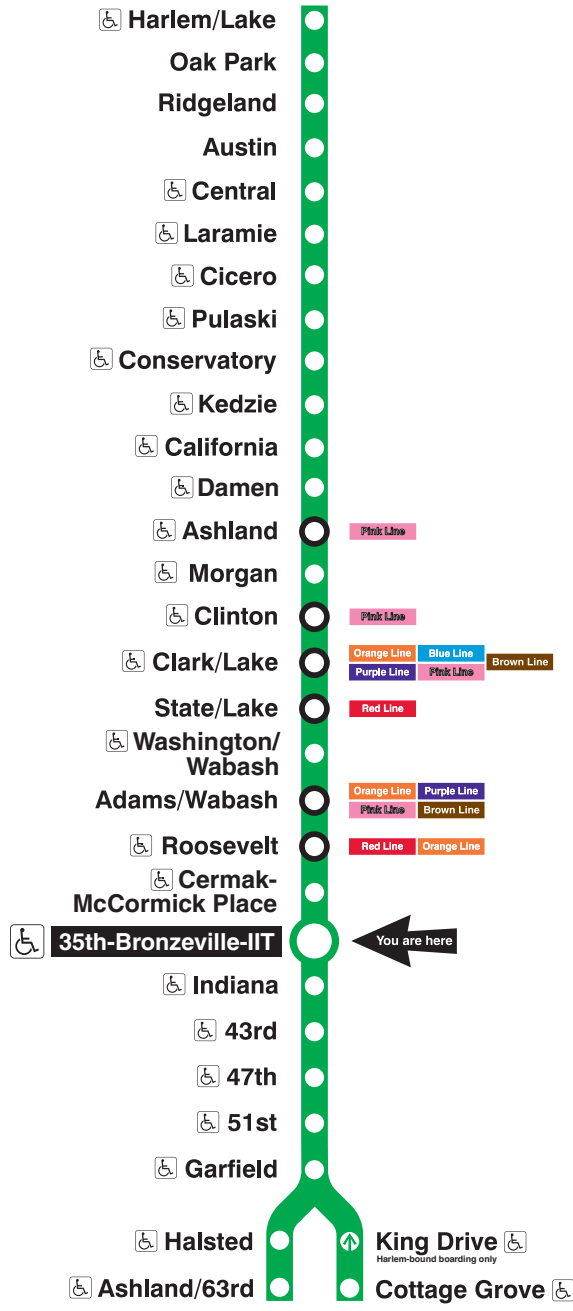

35th-Bronzeville-IIT

Station Timetable

Green Line Trains

To Harlem/Lake

Weekdays	Saturdays	Sunday/holidays
4:07am first train	5:07am first train	5:07am first train
4:22am 4:37 4:52	5:22am 5:37 5:52	5:22am 5:37 5:52
5:05am	6:05am	6:05am
every 10 to 15 minutes until	every 12 to 15 minutes until	every 12 to 15 minutes until
11:00am		
every 12 minutes until	8:00am	1:00pm
3:00pm	every 12 minutes until	every 12 minutes until
every 10 minutes until	9:00pm	6:00pm
7:00pm	every 12 to 15 minutes until	every 12 to 15 minutes until
every 10 to 15 minutes until	11:50pm	11:50pm
12:07am 12:22 12:37 12:52	12:07am 12:22 12:37 12:52	12:07am 12:22 12:37 12:52
1:07am 1:22 last trains	1:07am 1:22 last trains	1:07am 1:22 last trains

To Ashland/63rd - Cottage Grove

Trains alternate between Ashland/63rd and Cottage Grove

Weekdays	Saturdays	Sunday/holidays
4:28am first train to Cottage Grove	5:28am first train to Cottage Grove	5:28am first train to Cottage Grove
4:43am first train to Ashland/63rd	5:43am first train to Ashland/63rd	5:43am first train to Ashland/63rd
4:58am	5:58am	5:58am
5:10am	6:10am	6:10am
every 10 to 15 minutes until	every 12 to 15 minutes until	every 12 to 15 minutes until
10:00am	8:00am	12:00pm
every 12 minutes until	every 12 minutes until	every 12 minutes until
2:00pm	every 10 to 12 minutes until	5:00pm
every 10 to 12 minutes until	8:00pm	every 12 to 15 minutes until
7:00pm	every 12 to 15 minutes until	11:55pm
every 12 to 15 minutes until	11:55pm	11:55pm
12:13am 12:28 12:43 12:58	12:13am 12:28 12:43 12:58	12:13am 12:28 12:43 12:58
1:13am	1:13am	1:13am
1:28am last train to Cottage Grove	1:28am last train to Cottage Grove	1:28am last train to Cottage Grove
1:43am last train to Ashland/63rd	1:43am last train to Ashland/63rd	1:43am last train to Ashland/63rd