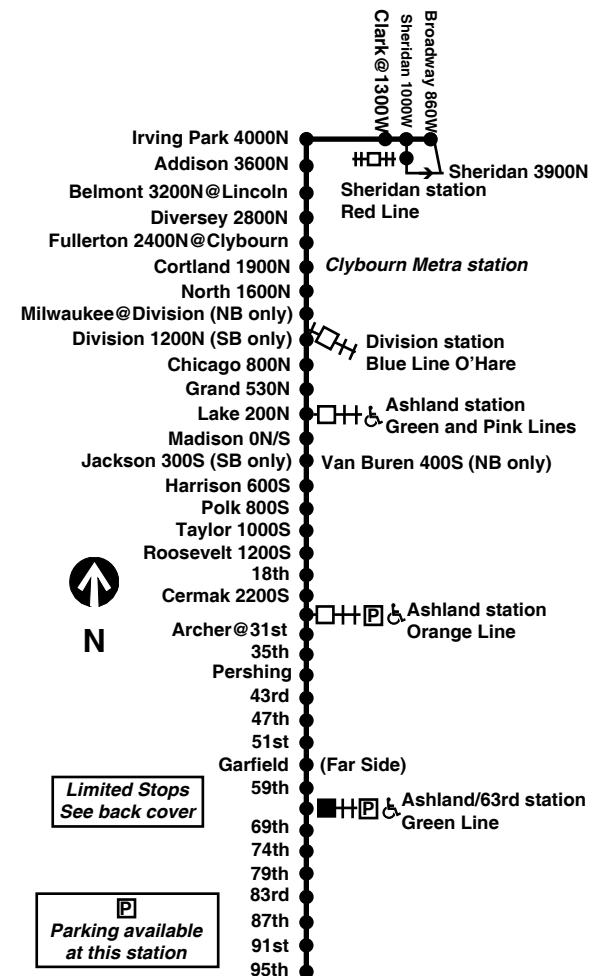

Route X9 Ashland Express  makes limited stops weekdays a.m through p.m. rush hours, between Sheridan/Irving Park - Sheridan Red Line station and Ashland/95th via Irving Park and Ashland.

CTA Bike & Ride

X9

Ashland Express
Effective March 29, 2021

Monday thru Friday

X9 Ashland Express

Northbound

Leave Ashland/ 95th	Ashland/ 74th	Green Line Ashland/ 63rd	Orange Line Station	Blue Line Ashland/ Division	Arrive Irving Park/ Broadway
----	4:47am	4:51am	5:05am	5:26am	5:46am
----	4:59	5:03	5:17	5:38	5:58
----	5:11	5:15	5:30	5:51	6:12
----	5:23	5:28	5:43	6:05	6:28
----	5:35	5:40	5:56	6:18	6:41
----	5:47	5:52	6:09	6:32	6:57
----	5:59	6:04	6:22	6:46	7:12
6:00am	6:09	6:14	6:32	6:56	7:22
6:08	6:17	6:22	6:40	7:05	7:31
6:16	6:25	6:31	6:49	7:15	7:42
6:23	6:33	6:39	6:57	7:23	7:50
6:31	6:41	6:47	7:05	7:32	7:59
6:39	6:49	6:55	7:13	7:40	8:07
6:47	6:57	7:03	7:21	7:48	8:15
6:55	7:05	7:11	7:29	7:56	8:23
7:03	7:13	7:19	7:37	8:04	8:31
7:11	7:21	7:27	7:45	8:12	8:39
7:20	7:30	7:36	7:54	8:21	8:48
7:30	7:40	7:45	8:03	8:31	8:58
7:40	7:50	7:55	8:13	8:41	9:08
7:50	8:00	8:05	8:23	8:51	9:18
8:01	8:11	8:17	8:34	9:00	9:25
8:12	8:22	8:28	8:45	9:11	9:36
8:24	8:34	8:40	8:57	9:23	9:48
8:36	8:46	8:52	9:09	9:35	10:00
8:48	8:58	9:04	9:21	9:47	10:12
9:00	9:10	9:16	9:33	9:59	10:24