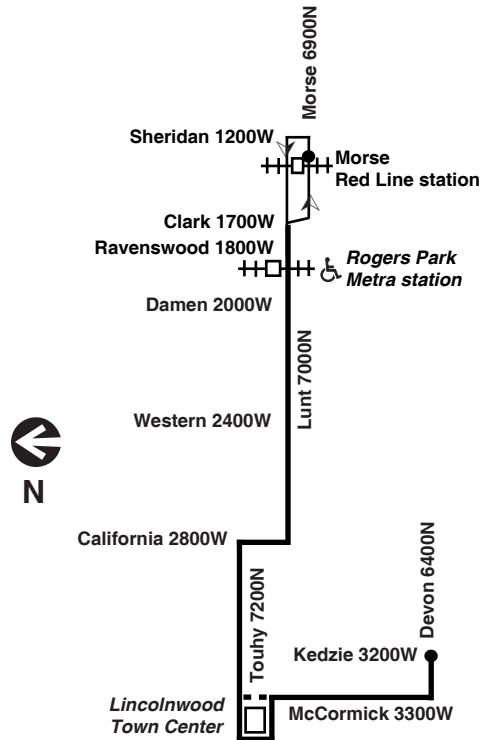

Chicago Transit Authority

96 ♿

Lunt

Effective July 25, 2018

Buses do not enter Lincolnwood Town Center before 8:55am. Board/alight on McCormick

Eastbound

Westbound

Leave Devon/ Kedzie	Lincolnwood Town Center	Lunt/ Western	Arrive Morse Red Line
5:26am	----	5:34am	5:42am
5:49	----	5:57	6:05
6:10	----	6:19	6:28
6:32	----	6:42	6:51
6:47	----	6:57	7:06
7:02	----	7:12	7:22
7:18	----	7:29	7:39
7:35	----	7:45	7:55
7:52	----	8:02	8:12
8:09	----	8:19	8:29
8:34	----	8:44	8:53
9:00	9:03am	9:13	9:21
9:30	9:33	9:43	9:52
10:00	10:03	10:13	10:22
10:30	10:33	10:43	10:52
11:00	11:03	11:13	11:22
11:30	11:33	11:43	11:53
12:00pm	12:03pm	12:13pm	12:23pm
12:30	12:33	12:44	12:53
1:00	1:03	1:14	1:23
1:30	1:33	1:44	1:53
2:00	2:03	2:14	2:23
2:30	2:33	2:44	2:54
3:00	3:03	3:14	3:24
3:30	3:33	3:44	3:54
3:50	3:53	4:04	4:14
4:10	4:13	4:24	4:34
4:30	4:33	4:44	4:54
4:50	4:54	5:06	5:15
5:12	5:16	5:28	5:38
5:34	5:38	5:50	5:59
6:06	6:10	6:21	6:30
6:37	6:41	6:52	7:01

Leave Morse Red Line	Lunt/ Western	Lincolnwood Town Center	Arrive Devon/ Kedzie
5:46am	5:55am	----	6:05am
6:09	6:18	----	6:28
6:32	6:41	----	6:51
6:55	7:04	----	7:14
7:10	7:20	----	7:30
7:26	7:36	----	7:47
7:43	7:53	----	8:04
7:59	8:10	----	8:21
8:16	8:27	----	8:38
8:33	8:44	----	8:55
8:58	9:09	9:17am	9:22
9:28	9:38	9:46	9:51
9:58	10:08	10:16	10:21
10:28	10:38	10:46	10:52
10:58	11:08	11:16	11:22
11:28	11:38	11:47	11:53
11:58	12:08pm	12:17pm	12:23pm
12:28pm	12:38	12:48	12:54
12:58	1:08	1:18	1:24
1:28	1:38	1:48	1:54
1:58	2:08	2:18	2:24
2:28	2:39	2:48	2:54
2:58	3:09	3:18	3:24
3:28	3:39	3:48	3:54
3:58	4:09	4:18	4:24
4:18	4:29	4:38	4:45
4:38	4:49	4:59	5:06
4:58	5:10	5:20	5:27
5:19	5:31	5:41	5:49
5:42	5:54	6:04	6:11
6:04	6:16	6:25	6:32
6:34	6:45	6:54	7:00
7:05	7:15	7:24	7:29