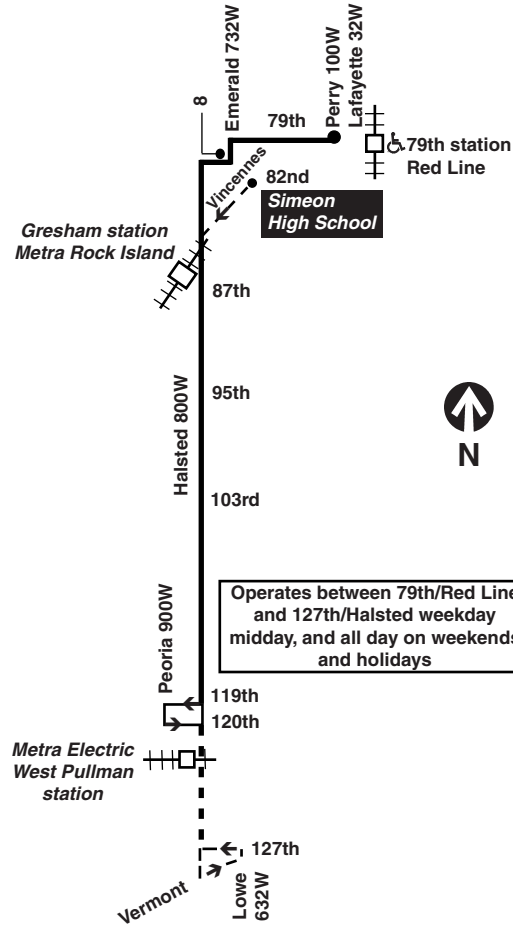

CTA Bike & Ride

Bicycle racks are available on the front exteriors of CTA buses. Bicycles can be placed on bicycle racks during normal hours of operation for each route. Racks accommodate two (2) bicycles at a time. Bicycles are also permitted on CTA trains during certain hours.

Please Stand Up &

for Seniors and People with Disabilities

Federal law requires priority seating be designated for seniors and people with disabilities.

The schedules and other information in this timetable are subject to change. CTA does not assume responsibility for errors in timetables, nor for inconvenience or damage resulting from delayed trains or buses due to weather, traffic conditions, etc.

Supplementary service may be provided over portions of this route in addition to the trips shown. Please check destination signs and announcements when boarding buses.

CTA operating costs are funded in part through the Regional Transportation Authority, by the federal and state governments, and the City of Chicago and County of Cook.

For more Information call the RTA Travel Information Center in Chicago: 312-836-7000. Open 6am until 7pm, Monday thru Saturday.

Para obtener mayor información, en Español, llame al Centro de Información: 312-836-7000.

Chicago Transit Authority

South Halsted

Effective March 27, 2022

Monday thru Friday

8A South Halsted

Northbound

Leave 127th/ Lowe	Leave Halsted/ 120th	Halsted/ 103rd	Halsted/ 95th	Halsted/ 87th	Arrive 79th/Perry Red Line
----	6:00am	6:09am	6:14am	6:18am	6:27am
----	6:20	6:29	6:34	6:39	6:48
----	6:37	6:47	6:53	6:57	7:07
----	6:53	7:03	7:09	7:13	7:23
----	7:06	7:17	7:23	7:28	7:38
----	7:17	7:28	7:34	7:39	7:49
----	7:28	7:39	7:45	7:50	8:00
----	7:41	7:52	7:58	8:03	8:13
----	7:54	8:05	8:11	8:16	8:27
----	8:09	8:20	8:26	8:31	8:42
----	8:26	8:37	8:42	8:47	8:57
----	8:43	8:54	8:59	9:04	9:13
----	9:00	9:11	9:16	9:21	9:30
9:11am	9:17	9:28	9:33	9:38	9:47
9:28	9:34	9:45	9:50	9:55	10:04
9:45	9:50	10:01	10:06	10:11	10:21
10:02	10:07	10:18	10:24	10:28	10:37
10:19	10:24	10:34	10:39	10:45	10:54
10:36	10:41	10:51	10:56	11:01	11:10
10:53	10:58	11:09	11:14	11:19	11:28
11:10	11:15	11:26	11:32	11:36	11:46
11:27	11:33	11:44	11:50	11:54	12:04pm
11:45	11:50	12:02pm	12:07pm	12:11pm	12:21
12:02pm	12:07pm	12:19	12:24	12:28	12:38
12:19	12:24	12:36	12:41	12:45	12:55
12:36	12:41	12:52	12:58	1:02	1:13
12:51	12:57	1:07	1:13	1:18	1:28
1:07	1:12	1:23	1:29	1:33	1:44
1:22	1:27	1:38	1:44	1:48	1:59
1:37	1:42	1:53	1:59	2:03	2:14
1:52	1:57	2:08	2:14	2:18	2:29
2:06	2:12	2:22	2:28	2:33	2:43
2:21	2:26	2:37	2:43	2:47	2:58
----	2:38	2:49	2:55	2:59	3:10
----	2:52	3:03	3:09	3:13	3:24
----	3:06	3:17	3:23	3:27	3:38
----	3:13U	3:24	3:30	3:34	3:45
----	3:20	3:31	3:37	3:41	3:52
----	3:34	3:45	3:51	3:55	4:06
----	3:50	4:00	4:06	4:11	4:21
----	4:06	4:16	4:22	4:26	4:37
----	4:11M	4:21	4:27	4:31	4:42
----	4:22	4:32	4:38	4:42	4:53
----	4:38	4:48	4:54	4:58	5:09
----	4:54	5:04	5:10	5:14	5:25
----	5:10	5:21	5:26	5:31	5:41
----	5:27	5:37	5:43	5:47	5:58
----	5:43	5:53	5:59	6:03	6:13
----	6:00	6:10	6:16	6:20	6:30
----	6:18	6:28	6:33	6:38	6:47
----	6:37	6:47	6:52	6:56	7:06
----	6:57	7:07	7:12	7:16	7:25
----	7:18	7:28	7:33	7:37	7:45
----	7:38	7:47	7:52	7:56	8:05
----	7:59	8:08	8:13	8:17	8:25
----	8:19	8:28	8:33	8:37	8:46
----	8:40	8:49	8:54	8:58	9:06
----	9:00	9:09	9:14	9:18	9:27
9:15	9:21	9:30	9:35	9:39	9:47
9:36	9:41	9:50	9:55	9:59	10:08
9:56	10:02	10:11	10:16	10:20	10:28
10:17	10:22	10:31	10:36	10:40	10:49
10:37	10:43	10:52	10:57	11:01	11:09
10:58	11:03	11:12	11:17	11:21	11:30
11:18	11:24	11:33	11:38	11:42	11:50
11:39	11:44	11:53	11:58	12:02am	12:11am
11:59	12:05am	12:14am	12:19am	12:23	12:31
12:20am	12:25	12:34	12:39	12:43	12:52

Southbound