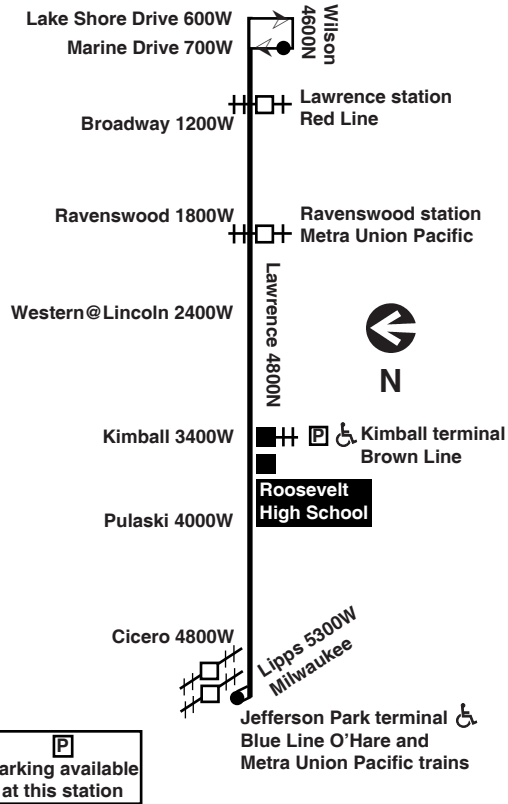

transitchicago.com

Chicago Transit Authority

81 **Lawrence**

Effective December 17, 2017

N81 Night Owl Service between Marine Drive and Jefferson Park

transitchicago.com

Monday thru Friday

Eastbound

Sunday/Holiday

81 Lawrence

Eastbound

Leave Jefferson Park	Lawrence/Pulaski	Brown Line Lawrence/Kimball	Western/Lawrence/Lincoln	Red Line Lawrence/Broadway	Arrive Marine/Wilson
3:05am	3:12am	3:15am	3:21am	3:27am	3:30am
3:35	3:42	3:45	3:51	3:57	4:00
4:05	4:12	4:15	4:21	4:27	4:30
4:35	4:42	4:45	4:51	4:57	5:00
5:00	5:07	5:10	5:16	5:22	5:25
5:20	5:27	5:31	5:37	5:43	5:46
5:40	5:47	5:52	5:58	6:05	6:08
6:00	6:08	6:13	6:19	6:27	6:29
6:19	6:27	6:32	6:38	6:46	6:48
6:38	6:46	6:51	6:57	7:05	7:07
6:57	7:05	7:10	7:16	7:24	7:26
7:16	7:24	7:29	7:35	7:43	7:45
7:35	7:43	7:48	7:54	8:02	8:04
7:54	8:02	8:07	8:13	8:21	8:23
8:13	8:21	8:26	8:32	8:40	8:42
8:31	8:39	8:44	8:51	9:00	9:02
8:48	8:57	9:02	9:09	9:18	9:21
9:03	9:12	9:17	9:25	9:34	9:37
9:18	9:27	9:32	9:40	9:49	9:52
9:33	9:42	9:47	9:55	10:04	10:07
9:48	9:57	10:02	10:10	10:19	10:22
10:01	10:11	10:16	10:25	10:34	10:38
10:14	10:24	10:29	10:38	10:47	10:51
10:26	10:36	10:41	10:50	10:59	11:03
10:38	10:48	10:53	11:02	11:11	11:15
10:50	11:00	11:05	11:14	11:23	11:27
11:02	11:12	11:18	11:27	11:37	11:41