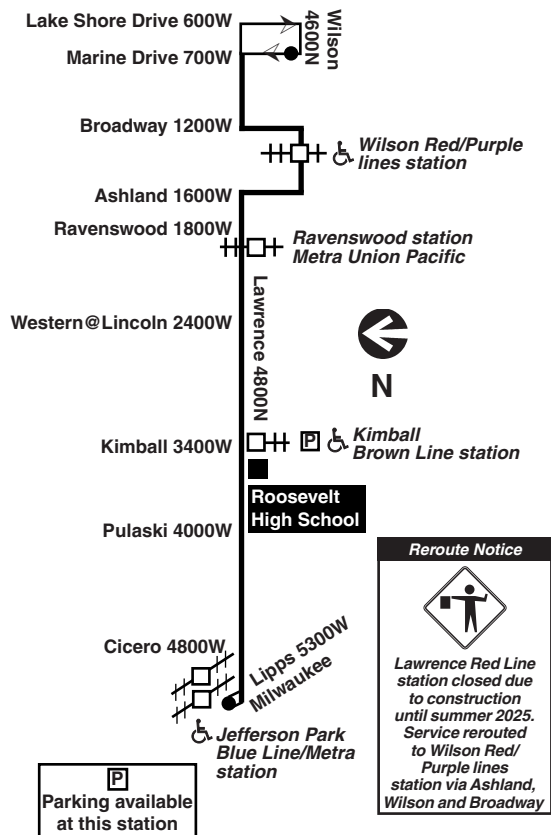

Bicycle racks are installed on the front of all CTA buses and are allowed on CTA trains during certain hours. See our Bike & Ride brochure or webpage for help on how to use racks and more.

Know before you go: Get alerts from us by text or e-mail about planned service changes every week or instant alerts for unplanned reroutes and disruptions. Sign up for CTA Updates today at transitchicago.com/updates.

Effective Aug. 25, 2024

Parking available at this station

Reroute Notice

Lawrence Red Line station closed due to construction until summer 2025. Service rerouted to Wilson Red/Purple lines station via Ashland, Wilson and Broadway

Westbound

LV Marine/Wilson	Wilson/Broadway Red Line	Western/Lincoln	Kimball Brown Ln station	Lawrence/Pulaski	AR Jefferson Park
3:00a	3:05a	3:13a	3:18a	3:22a	3:27a
3:30	3:35	3:44	3:49	3:54	4:00
3:54	4:00	4:09	4:15	4:20	4:28
4:15	4:21	4:30	4:36	4:41	4:49
4:36	4:42	4:51	4:57	5:02	5:10
4:55	5:01	5:10	5:16	5:21	5:29
5:12	5:18	5:27	5:33	5:38	5:46
5:29	5:35	5:44	5:50	5:55	6:03
5:44	5:50	5:59	6:05	6:10	6:18
5:58	6:04	6:13	6:19	6:24	6:32
6:08	6:14	6:23	6:30	6:35	6:43
6:18	6:24	6:34	6:41	6:46	6:55
6:27	6:33	6:43	6:50	6:56	7:05
6:36	6:43	6:53	7:00	7:06	7:16
6:45	6:52	7:02	7:10	7:16	7:27
6:54	7:01	7:12	7:21	7:27	7:38
7:03	7:10	7:21	7:30	7:36	7:47
7:11	7:19	7:30	7:38	7:44	7:56
7:20	7:27	7:38	7:47	7:53	8:04
7:28	7:35	7:46	7:55	8:01	8:12
7:36	7:43	7:54	8:03	8:09	8:20
7:43	7:51	8:02	8:10	8:16	8:28
7:50	7:58	8:09	8:17	8:23	8:35
7:57	8:05	8:16	8:24	8:30	8:42
8:04	8:12	8:24	8:33	8:39	8:50
8:12	8:19	8:32	8:41	8:47	8:58
8:19	8:27	8:39	8:48	8:54	9:05
8:27	8:35	8:47	8:56	9:02	9:13
8:35	8:43	8:55	9:04	9:10	9:21
8:43	8:51	9:03	9:12	9:18	9:29
8:51	8:59	9:11	9:20	9:26	9:37
8:59	9:07	9:19	9:28	9:34	9:45
9:07	9:15	9:27	9:36	9:42	9:53
9:16	9:23	9:36	9:45	9:51	10:02