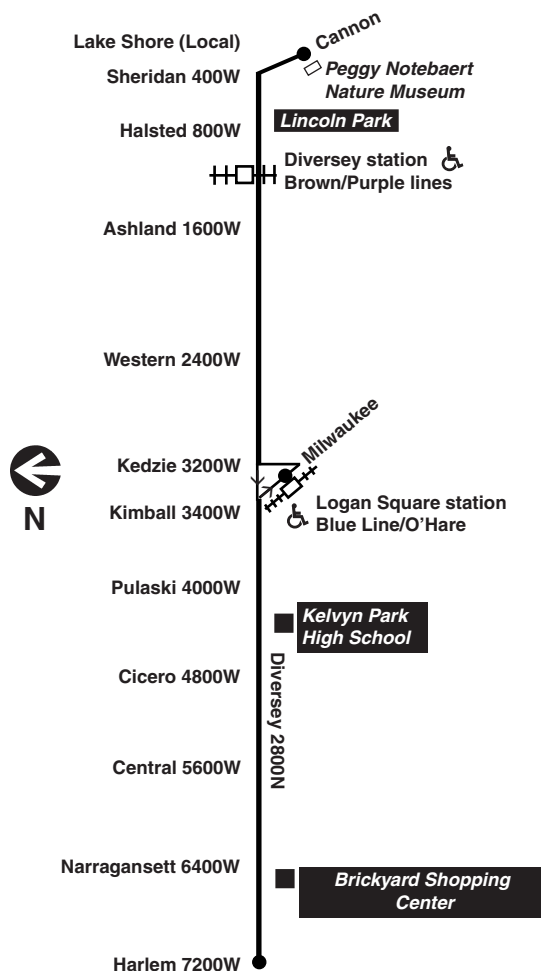

Chicago Transit Authority

76 

Diversey

Effective March 27, 2022

Monday thru Friday **76 Diversey**

Eastbound

Leave	Diversey/ Harlem	Diversey/ Central	Diversey/ Pulaski	Logan Square Station	Diversey/ Western	Diversey/ Ashland	Arrive Nature Museum
4:20am	4:10am	4:19am	4:25am	4:30am	4:35am	4:43am	
4:38	4:29	4:39	4:44	4:49	4:54	5:03	
4:54	4:47	4:57	5:02	5:07	5:12	5:21	
5:08	5:03	5:13	5:18	5:23	5:28	5:37	
5:21	5:18	5:27	5:33	5:39	5:44	5:53	
5:36N	5:30	5:40	5:46	5:52	5:58	6:08	
5:40	5:41	5:52	5:59	6:05	6:11	6:21	
5:53N	5:50	6:01	6:08	6:15	6:21	6:31	
5:56	5:58	6:09	6:17	6:23	6:30	6:40	
6:09N	6:06	6:17	6:25	6:32	6:39	6:50	
6:11	6:14	6:26	6:34	6:41	6:48	6:59	
6:22N	6:21	6:33	6:42	6:49	6:56	7:08	
6:23	6:28	6:39	6:48	6:56	7:03	7:14	
6:34N	6:34	6:46	6:55	7:03	7:10	7:22	
6:44N	6:39	6:51	7:01	7:09	7:17	7:29	
6:44	6:44	6:57	7:07	7:14	7:22	7:35	
6:54N	6:49	7:02	7:13	7:20	7:28	7:41	
6:54	6:54	7:07	7:18	7:25	7:34	7:48	
7:04N	6:59	7:12	7:23	7:30	7:39	7:53	
7:04	7:04	7:17	7:29	7:36	7:45	7:59	
7:14N	7:09	7:22	7:34	7:41	7:50	8:04	
7:15	7:14	7:27	7:39	7:46	7:55	8:09	
7:25N	7:20	7:33	7:45	7:53	8:02	8:16	
7:26	7:25	7:38	7:50	7:58	8:07	8:22	
7:37N	7:31	7:44	7:56	8:04	8:13	8:27	
7:37	7:37	7:50	8:02	8:10	8:19	8:33	
7:44	7:43	7:56	8:08	8:16	8:25	8:39	
7:51	7:49	8:02	8:14	8:21	8:30	8:45	
8:00	7:44	7:56	8:10	8:21	8:29	8:44	
	8:03	8:17	8:28	8:36	8:45	8:59	
	8:12	8:25	8:36	8:44	8:53	9:07	

N - trip begins/ends at Diversey/Narragansett at time shown

Westbound

Leave	Nature Museum	Diversey/ Ashland	Diversey/ Western	Logan Square Station	Diversey/ Pulaski	Diversey/ Central	Arrive Harlem/ Diversey
4:52am	4:52am	5:02am	5:08am	5:15	5:20	5:30	4:17am
5:11	5:22	5:27	5:34	5:40	5:45	5:57	4:40
5:29	5:40	5:45	5:52	5:58	6:07	6:15	4:47
5:46	5:57	6:02	6:10	6:16	6:26	6:34	5:14
6:02	6:13	6:19	6:26	6:33	6:43	6:51	5:37
6:16	6:28	6:33	6:41	6:47	6:57	7:06	5:49
6:30	6:41	6:47	6:54	7:01	7:11	7:19	6:07