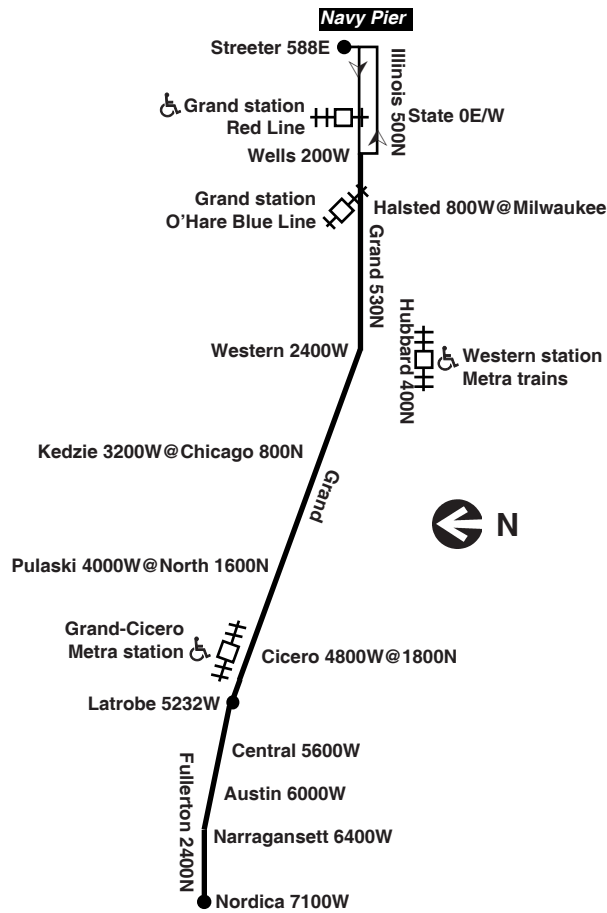

CTA Bike & Ride

Bicycle racks are available on the front exteriors of CTA buses. Bicycles can be placed on bicycle racks during normal hours of operation for each route. Racks accommodate two (2) bicycles at a time. Bicycles are also permitted on CTA trains during certain hours.

Please Stand Up

for Seniors and People with Disabilities
Federal law requires priority seating be designated for seniors and people with disabilities.

The schedules and other information in this timetable are subject to change. CTA does not assume responsibility for errors in timetables, nor for inconvenience or damage resulting from delayed trains or buses due to weather, traffic conditions, etc.

CTA operating costs are funded in part through the Regional Transportation Authority, by the federal and state governments, and the City of Chicago and County of Cook.

Supplementary service may be provided over portions of this route in addition to the trips shown. Please check destination signs and announcements when boarding buses.

For more Information call the RTA Travel Information Center in Chicago: 312-836-7000. Open 6am until 7pm, Monday thru Saturday.

Para obtener mayor información, en Español, llame al Centro de Información: 312-836-7000.

Chicago Transit Authority

65
Grand

Effective September 6, 2020

Monday thru Friday **65 Grand**

Eastbound

Leave Grand/Nordica	Grand/Cicero	Grand/Pulaski	Grand/Chicago	Grand/Milwaukee/Halsted	Arrive Grand/Navy Pier
4:45am	4:57am	5:02am	5:09am	5:21am	5:34am
5:11	5:23	5:28	5:35	5:47	6:00
5:32	5:45	5:50	5:58	6:11	6:25
5:47	6:00	6:06	6:14	6:27	6:41
6:00	6:13	6:19	6:27	6:41	6:55
6:11	6:26	6:32	6:41	6:56	7:10
6:21	6:36	6:42	6:52	7:07	7:22
6:43 L	6:47	6:53	7:03	7:19	7:34
6:41	6:57	7:04	7:14	7:32	7:48
7:03 L	7:08	7:14	7:25	7:43	7:59
6:59	7:17	7:23	7:34	7:53	8:09
7:21 L	7:25	7:32	7:42	8:01	8:18
7:16	7:33	7:40	7:50	8:09	8:26
7:36 L	7:41	7:47	7:58	8:17	8:33
7:31	7:48	7:55	8:05	8:24	8:41
7:52 L	7:56	8:02	8:12	8:31	8:48
7:48	8:05	8:11	8:21	8:40	8:57
8:11 L	8:15	8:21	8:31	8:50	9:07
8:08	8:24	8:30	8:41	8:59	9:16
-----	-----	8:49T	8:51	9:09	9:26
8:28	8:44	8:50	9:01	9:19	9:35
8:38	8:54	9:00	9:10	9:27	9:44

then every 10 to 14 minutes from Grand/Nordica until

1:39pm	1:56pm	2:03pm	2:12pm	2:27pm	2:42pm
2:00	2:16	2:24	2:33	2:48	3:03
-----	-----	-----	2:41	2:56	3:11
2:16	2:32	2:40	2:49	3:04	3:19
-----	-----	-----	2:57	3:12	3:27
2:32	2:48	2:56	3:05	3:20	3:35
2:47	3:04	3:11	3:20	3:35	3:50
-----	-----	-----	3:25	3:40	3:55
-----	-----	-----	3:30	3:45	4:00
3:02	3:20	3:27	3:36	3:52	4:06
3:16	3:34	3:41	3:50	4:06	4:20
-----	-----	-----	3:57	4:13	4:27
3:29	3:47	3:54	4:04	4:19	4:34
3:41	3:59	4:06	4:16	4:31	4:46
3:53	4:11	4:18	4:28	4:43	4:58
-----	-----	-----	4:32	4:47	5:02
-----	-----	-----	4:36	4:52	5:06
4:05	4:23	4:31	4:40	4:56	5:11
4:18	4:36	4:43	4:52	5:09	5:25
-----	-----	4:57T	4:59	5:17	5:33
4:30	4:48	4:56	5:05	5:23	5:39
4:44	5:02	5:10	5:19	5:37	5:53
4:58	5:16	5:24	5:33	5:50	6:06
5:09	5:28	5:35	-----	-----	-----
5:15	5:34	5:40	5:50	6:06	6:21
5:33	5:50	5:57	6:06	6:21	6:36
5:50	6:07	6:14	6:23	6:38	6:53
6:08	6:24	6:31	6:39	6:53	7:07
6:29	6:45	6:51	6:59	7:13	7:26
6:50	7:05	7:10	7:18	7:31	7:44
7:11	7:25	7:31	-----	-----	-----
7:12	7:26	7:31	7:39	7:52	8:05
7:34	7:48	7:53	8:01	8:14	8:27
7:52	8:06	8:12	-----	-----	-----
7:56	8:10	8:15	8:23	8:36	8:49
8:18	8:32	8:37	8:45	8:57	9:10
8:21	8:35	8:40	-----	-----	-----
8:41	8:54	8:59	9:06	9:17	9:30
9:04	9:17	9:22	9:29	9:40	9:52
9:13	9:26	9:31	-----	-----	-----
9:32	9:43	9:48	-----	-----	-----
9:52	10:03	10:07	-----	-----	-----
10:10	10:20	10:24	-----	-----	-----
10:30	10:40	10:43	-----	-----	-----
10:50	11:00	11:04	-----	-----	-----

L - trip begins/ends at Grand/Latrobe at time shown

Westbound