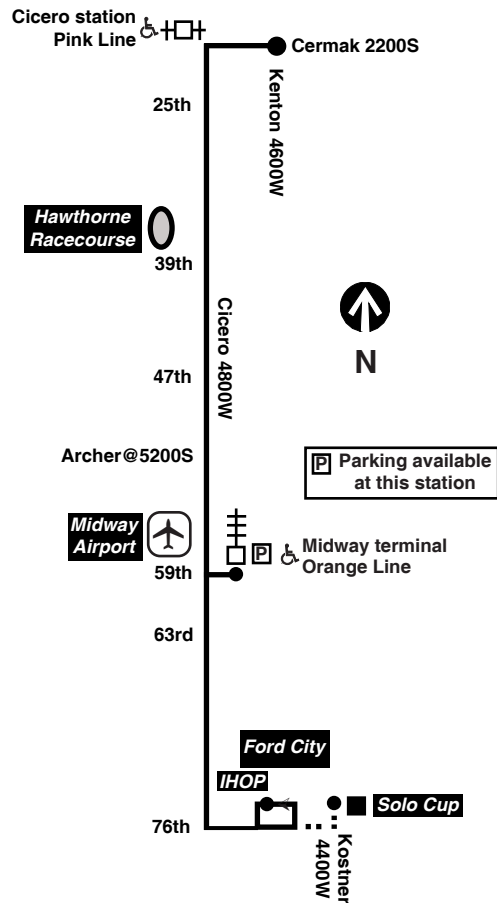

CTA Bike & Ride
Bicycle racks are available on the front exteriors of CTA buses. Bicycles can be placed on bicycle racks during normal hours of operation for each route. Racks accommodate two (2) bicycles at a time. Bicycles are also permitted on CTA trains during certain hours.

Please Stand Up
for Seniors and People with Disabilities
Federal law requires priority seating be designated for seniors and people with disabilities.

Supplementary service may be provided over portions of this route in addition to the trips shown. Please check destination signs and announcements when boarding buses.

For more information call the RTA Travel Information Center in Chicago: 312-836-7000. Open 6am until 7pm, Monday thru Saturday.

Para obtener mayor información, en Español, llame al Centro de Información: 312-836-7000.

Chicago Transit Authority

54B

South Cicero

Effective June 12, 2022

Additional service provided on school days, September through June

Monday thru Friday **54B South Cicero**