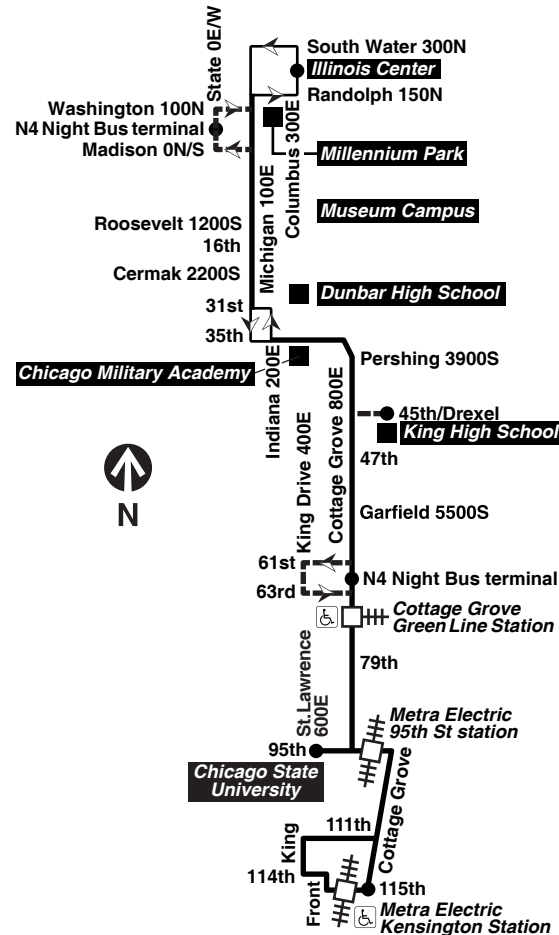

## Cottage Grove

Effective June 12, 2022

Additional service may be provided  
on school days, September through June

N4 Night Owl Service  
Washington/State to 63rd

transitchicago.com

## Northbound

Leave 115th/ Cottage Grove	Leave 95th/St. Lawrence	79th/ Cottage Grove	63rd/ Cottage Grove	35th/ King Drive	16th/ Michigan	Arrive Columbus/ South Water
----	----	----	3:22am	3:39am	3:48am	4:03N
----	----	----	3:52	4:09	4:18	4:33N
----	----	----	4:20	4:37	4:46	4:56
----	4:14am	4:25am	4:34	4:50	5:00	5:10
----	4:27	4:38	4:47	5:03	5:13	5:23
----	4:40	4:51	5:00	5:17	5:27	5:37
----	4:52	5:03	5:12	5:31	5:41	5:53
----	5:03	5:14	5:23	5:42	5:53	6:05
5:04am	----	5:24	5:33	5:52	6:03	6:15
----	5:23	5:34	5:43	6:02	6:13	6:25
----	5:31	5:42	5:52	6:11	6:22	6:34
5:31	----	5:51	6:00	6:21	6:32	6:45
----	5:47	5:59	6:10	6:31	6:43	6:56
----	5:56	6:08	6:18	6:41	6:53	7:07
5:55	----	6:16	6:26	6:49	7:02	7:15
----	6:11	6:23	6:34	6:56	7:09	7:23
----	6:18	6:30	6:41	7:03	7:16	7:30
6:16	----	6:37	6:48	7:10	7:23	7:37
----	6:32	6:44	6:55	7:17	7:30	7:44
----	6:40	6:52	7:04	7:27	7:40	7:54
----	6:46	6:59	7:11	7:35	7:48	8:03
6:42	----	7:05	7:17	7:41	7:54	8:09
----	6:58	7:12	7:25	7:49	8:03	8:19
6:54	----	7:18	7:31	7:55	8:09	8:25
----	7:10	7:24	7:37	8:01	8:15	8:31
----	7:16	7:30	7:42	8:07	8:20	8:36
----	7:22	7:36	7:48	8:13	8:26	8:42
7:18	----	7:42	7:54	8:19	8:32	8:48
----	7:34	7:48	8:00	8:25	8:38	8:54
----	7:41	7:55	8:07	8:32	8:45	9:01
7:38	----	8:02	8:15	8:39	8:53	9:09

# 4 Cottage Grove

N - N4 continues to Washington/State arriving at time shown  
am light face pm bold face

**Southbound**

Leave Columbus/ South Water	16th/ Michigan	35th/ King Drive	63rd/ Cottage Grove	79th/ Cottage Grove	Arrive 95th/St. Lawrence	Arrive 115th/ Cottage Grove
--------------------------------------	-------------------	------------------------	---------------------------	---------------------------	--------------------------------	--------------------------------------