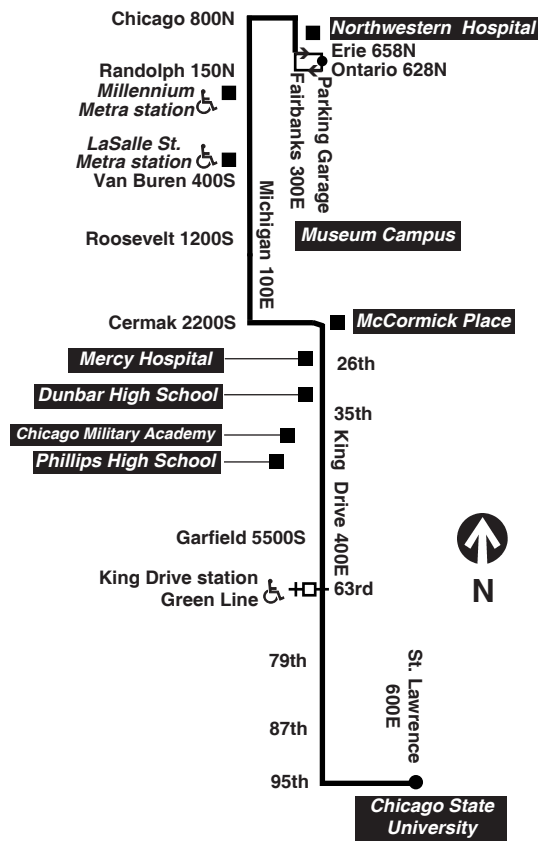

Supplementary service may be provided over portions of this route in addition to the trips shown. Please check destination signs and announcements when boarding buses.

CTA operating costs are funded in part through the Regional Transportation Authority, by the federal and state governments, and the City of Chicago and County of Cook.

For more information call the RTA Travel Information Center in Chicago: 312-836-7000. Open 6am until 7pm, Monday thru Saturday.

Para obtener mayor información, en Español, llame al Centro de Información: 312-836-7000.

#3 King Drive Dunbar High School Service

Dunbar High School trips operate on school days, September through June

Southbound

Leave 30th/ King Drive	35th/ King Drive	Green Line 63rd/ King Drive	79th/ King Drive	Arrive 95th/St. Lawrence
2:29pm	2:32pm	2:51pm	3:03pm	----
2:32	2:35	2:54	3:06	3:19pm
2:35	2:38	2:57	3:09	3:22
2:38	2:41	3:00	3:12	----
2:41	2:44	3:03	3:15	3:28
3:25	3:28	3:48	4:00	----
3:28	3:31	3:51	4:03	4:16
3:31	3:34	3:54	4:06	----
3:34	3:37	3:57	4:10	4:23
3:37	3:40	4:00	4:13	4:26

Chicago Transit Authority

King Drive

Effective December 16, 2018

Additional service may be provided on school days, September through June

Monday thru Friday

Northbound

Leave 95th/St. Lawrence	King Dr./ 79th	King Dr./ 63rd Green Line	King Dr./ 35th	Cermak/ Michigan	Michigan/ Wacker	Arrive Erie/ Fairbanks
4:25am	4:34am	4:44am	4:58am	5:07am	5:23am	5:31am
4:43	4:52	5:02	5:16	5:25	5:41	5:49
4:58	5:07	5:17	5:31	5:40	5:56	6:04
5:11	5:20	5:30	5:45	5:54	6:11	6:19
5:23	5:32	5:43	5:59	6:09	6:27	6:36
5:35	5:44	5:55	6:12	6:22	6:41	6:50
5:47	5:56	6:07	6:24	6:34	6:53	7:02
5:57	6:06	6:17	6:34	6:44	7:03	7:12
6:07	6:16	6:27	6:44	6:54	7:13	7:22
6:15	6:25	6:35	6:52	7:03	7:21	7:31
6:22	6:32	6:42	6:59	7:10	7:28	7:38
6:29	6:39	6:49	7:06	7:17	7:35	7:45
6:36	6:46	6:57	7:14	7:25	7:44	7:53

then every 4 to 7 minutes to Erie/Fairbanks until

8:28	8:38	8:50	9:09	9:20	9:42	9:53
8:36	8:46	8:58	9:17	9:28	9:50	10:01
8:44	8:54	9:06	9:25	9:36	9:57	10:08
8:53	9:02	9:14	9:33	9:43	10:03	10:14
9:02	9:11	9:23	9:42	9:52	10:12	10:23
9:11	9:20	9:32	9:51	10:01	10:21	10:32
9:20	9:29	9:41	10:00	10:10	10:30	10:41
9:29	9:38	9:50	10:09	10:19	10:39	10:50

then every 10 minutes to Erie/Fairbanks until

1:09pm	1:19pm	1:31pm	1:51pm	2:02pm	2:23pm	2:34pm
1:20	1:30	1:42	2:01	2:12	2:33	2:45
1:30	1:40	1:52	2:12	2:23	2:44	2:55
1:41	1:51	2:03	2:22	2:33	2:54	3:06

then every 10 minutes to Erie/Fairbanks until

3:51	4:01	4:15	4:35	4:46	5:09	5:23
4:00	4:10	4:24	4:44	4:55	5:18	5:32
4:09	4:19	4:33	4:53	5:04	5:27	5:41
4:18	4:28	4:42	5:02	5:13	5:36	5:50
4:26	4:36	4:50	5:10	5:21	5:44	5:58
4:34	4:44	4:58	5:18	5:29	5:52	6:06
4:42	4:52	5:06	5:26	5:37	6:00	6:14
4:50	5:00	5:14	5:34	5:45	6:08	6:22
4:58	5:09	5:22	5:43	5:54	6:16	6:30
5:07	5:17	5:31	5:51	6:02	6:25	6:39
5:16	5:27	5:40	6:01	6:12	6:34	6:48
5:26	5:37	5:50	6:11	6:22	6:44	6:58
5:38	5:48	6:01	6:20	6:31	6:52	7:04
5:50	6:00	6:12	6:31	6:41	7:01	7:12
6:03	6:12	6:25	6:43	6:52	7:11	7:22
6:15	6:25	6:37	6:55	7:05	7:24	7:34
6:28	6:37	6:50	7:08	7:17	7:36	7:47
6:40	6:50	7:02	7:20	7:30	7:49	7:59
6:53	7:02	7:15	7:33	7:42	8:01	8:12
7:06	7:15	7:28	7:46	7:55	8:14	8:25
7:20	7:29	7:42	8:00	8:09	8:28	8:39
7:35	7:44	7:57	8:15	8:24	8:43	8:54
7:50	7:59	8:11	8:28	8:37	8:54	9:04
8:05	8:14	8:25	8:42	8:50	9:07	9:16
8:20	8:29	8:40	8:57	9:05	9:22	9:31
8:36	8:45	8:56	9:13	9:21	9:38	9:47
8:52	9:01	9:12	9:29	9:37	9:54	10:03
9:10	9:19	9:30	9:47	9:55	10:12	10:21
9:28	9:37	9:48	10:05	10:13	10:30	10:39
9:46	9:55	10:06	10:23	10:31	10:48	10:57
10:05	10:14	10:25	10:42	10:50	11:07	11:16
10:25	10:34	10:44	10:59	11:07	11:21	11:29
10:45	10:54	11:04	11:19	11:27	11:41	11:48
11:05	11:14	11:24	11:39	11:47	12:01am	12:08am

am light face pm bold face

3 King Drive

Southbound