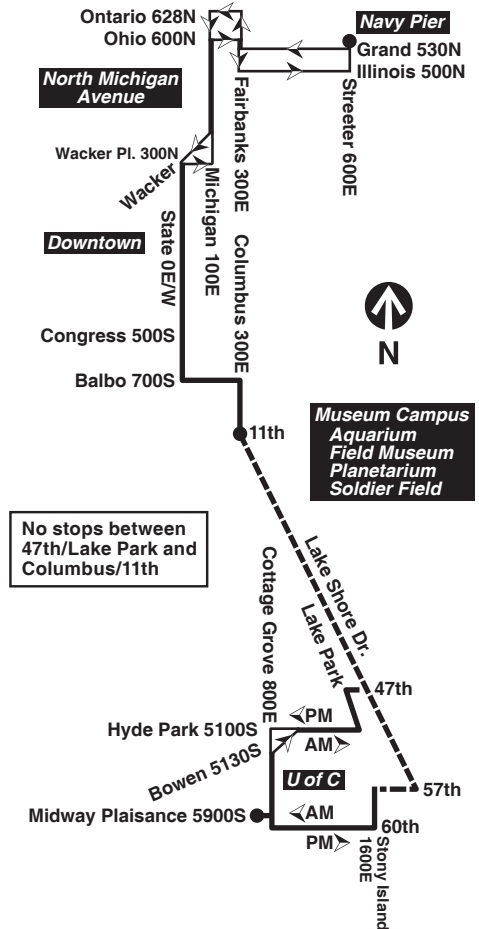

CTA Bike & Ride

Bicycle racks are available on the front exteriors of CTA buses. Bicycles can be placed on bicycle racks during normal hours of operation for each route. Racks accommodate two (2) bicycles at a time. Bicycles are also permitted on CTA trains during certain hours.

Please Stand Up ♿

for Seniors and People with Disabilities

Federal law requires priority seating be designated for seniors and people with disabilities.

The schedules and other information in this timetable are subject to change. CTA does not assume responsibility for errors in timetables, nor for inconvenience or damage resulting from delayed trains or buses due to weather, traffic conditions, etc.

CTA operating costs are funded in part through the Regional Transportation Authority, by the federal and state governments, and the City of Chicago and County of Cook.

For more information call the RTA Travel Information Center in Chicago: 312-836-7000. Open 6am until 7pm, Monday thru Saturday.

Para obtener mayor información, en Español, llame al Centro de Información: 312-836-7000.

Chicago Transit Authority

Hyde Park Express

Effective June 21, 2021