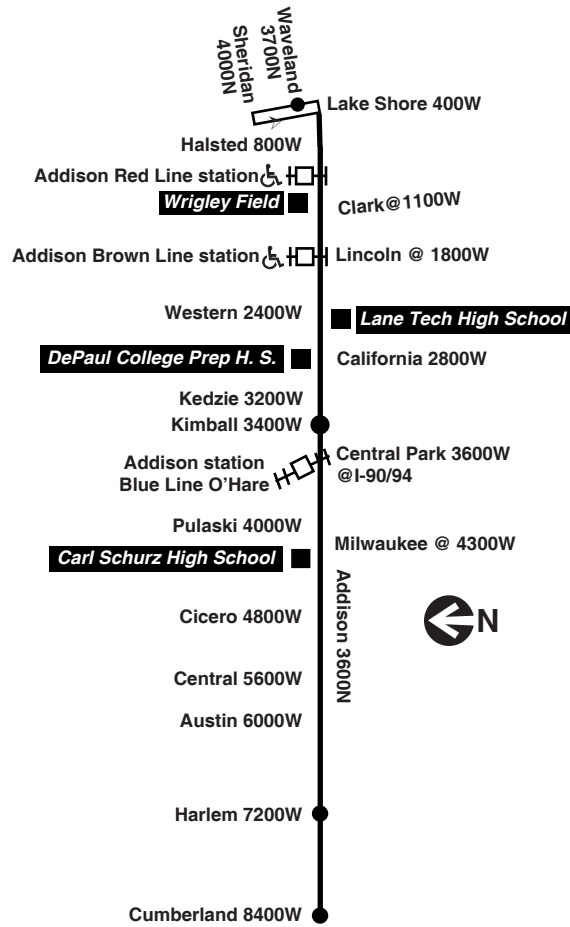

Please Stand Up & for Seniors and People with Disabilities
Federal law requires priority seating be designated for seniors and people with disabilities.

The schedules and other information in this timetable are subject to change. CTA does not assume responsibility for errors in timetables, nor for inconvenience or damage resulting from delayed trains or buses due to weather, traffic conditions, etc.

Supplementary service may be provided over portions of this route in addition to the trips shown. Please check destination signs and announcements when boarding buses.

CTA operating costs are funded in part through the Regional Transportation Authority, by the federal and state governments, and the City of Chicago and County of Cook.

For more information call the RTA Travel Information Center in Chicago: 312-836-7000. Open 6am until 7pm every day.

Para obtener mayor información, en Español, llame al Centro de Información: 312-836-7000.

Chicago Transit Authority

152

Addison

Effective September 6, 2020

Additional service may be provided on school days, September through June

Monday thru Friday 152 Addison

Eastbound

Leave	Addison/ Cumberland	Addison/ Harlem	Addison/ Central	Addison/ Pulaski	Addison/ Western	Addison/ Ashland	Lake Shore/ Waveland
-----	-----	4:27am	4:37am	4:47am	4:52am	5:00am	-----
-----	-----	4:44	4:54	5:04	5:09	5:17	-----
-----	-----	5:00	5:10	5:20	5:25	5:33	-----
5:00am	5:06am	5:15	5:25	5:36	5:41	5:49	-----
-----	-----	5:21	5:30	5:41	5:53	6:06	-----
5:27	5:33	5:42	5:53	6:05	6:11	6:19	-----
-----	-----	5:43	5:53	6:05	6:17	6:23	-----
5:45	5:51	6:01	6:13	6:26	6:32	6:40	-----
-----	-----	5:57	6:07	6:20	6:32	6:46	-----
5:56	6:03	6:13	6:25	6:38	6:44	6:52	-----
-----	-----	6:11	6:21	6:35	6:48	7:03	-----
6:12	6:20	6:30	6:44	6:57	7:04	7:12	-----
-----	-----	6:27	6:37	6:51	7:05	7:12	-----
6:26	6:33	6:43	6:58	7:13	7:20	7:28	-----
-----	-----	6:39	6:49	7:03	7:19	7:26	-----
6:38	6:45	6:56	7:10	7:28	7:35	7:44	-----
-----	-----	6:51	7:02	7:16	7:34	7:42	-----
6:52	6:59	7:10	7:24	7:43	7:50	8:00	-----
-----	-----	7:07	7:18	7:32	7:53	8:01	-----
7:10	7:17	7:27	7:42	8:02	8:10	8:20	-----
-----	-----	7:22	7:33	7:47	8:08	8:16	-----
7:23	7:30	7:40	7:55	8:15	8:23	8:32	-----
-----	-----	7:37	7:48	8:02	8:21	8:29	-----
7:38	7:46	7:56	8:10	8:27	8:35	8:44	-----
7:46	7:54	8:04	8:18	8:34	8:42	8:51	-----
7:56	8:04	8:14	8:28	8:44	8:52	9:01	-----
8:08	8:15	8:26	8:39	8:54	9:01	9:10	-----
8:21	8:28	8:38	8:51	9:05	9:11	9:21	-----
8:35	8:42	8:52	9:05	9:19	9:25	9:35	-----
8:50	8:56	9:07	9:19	9:33	9:40	9:49	-----
9:05	9:12	9:22	9:35	9:49	9:55	10:05	-----
9:21	9:28	9:38	9:51	10:05	10:11	10:21	-----

then every 16 to 18 minutes until

12:46pm	12:52pm	1:01pm	1:13pm	1:26pm	1:32pm	1:41pm
-----	-----	1:11	1:23	1:36	1:42	1:51
1:06	1:12	1:22	1:34	1:48	1:55	2:04

then every 14 to 20 minutes from Cumberland, and every 7 to 10 from Central until

3:27	3:35	3:45	3:58	4:14	4:20	4:29
-----	-----	3:54	4:07	4:23	4:29	4:38
3:46	3:53	4:04	4:17	4:33	4:38	4:48
3:55	4:03	4:13	4:26	4:42	4:48	4:57
4:05	4:12	4:23	4:36	4:52	4:57	5:07
4:14	4:22	4:32	4:45	5:01	5:07	5:16
4:24	4:31	4:42	4:55	5:11	5:16	5:26
4:33	4:41	4:51	5:04	5:20	5:26	5:35
4:43	4:51	5:01	5:14	5:31	5:37	5:47
4:53	5:01	5:12	5:25	5:42	5:49	5:59
5:05	5:13	5:24	5:37	5:54	6:01	6:12
5:18	5:26	5:37	5:50	6:07	6:14	6:25
5:31	5:39	5:51	6:04	6:20	6:27	6:38
5:46	5:54	6:06	6:19	6:35	6:42	6:52
6:03	6:10	6:22	6:34	6:50	6:57	7:06
6:19	6:27	6:38	6:50	7:05	7:12	7:22

then every 8 to 10 minutes until

8:33	8:40	8:49	8:59	9:11	9:17	9:25
8:53	8:59	9:08	9:18	9:30	9:36	9:45
9:16	9:22	9:31	9:40	9:51	9:56	10:04
9:40	9:46	9:53	10:02	10:13	10:17	10:25
9:48	9:54	10:01	-----	-----	-----	-----
10:06	10:12	10:19	-----	-----	-----	-----
10:25	10:31	10:38	-----	-----	-----	-----
10:45	10:51	10:57	-----	-----	-----	-----
11:01	11:07	11:14	-----	-----	-----	-----
11:20	11:26	11:32	-----	-----	-----	-----

am light face pm bold face

Westbound