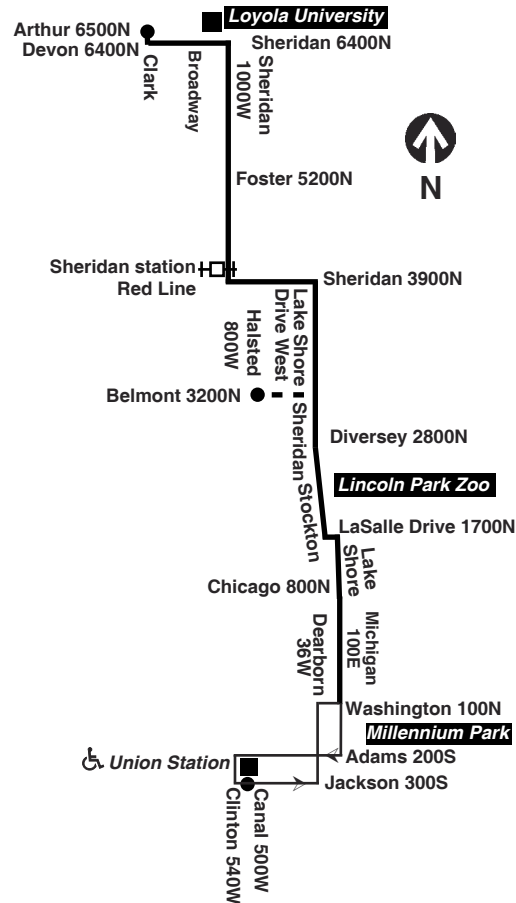

Other Express Service
Route 147 Outer Drive Express runs daily between Howard Terminal and downtown (Michigan/Congress), with no stops between Foster/Lake Shore and Michigan/Delaware. Service operates until late evening Monday-Saturday, and until mid-evening Sundays and Holidays. See separate timetable.

CTA Bike & Ride
Bicycle racks are available on the front exteriors of CTA buses. Bicycles can be placed on bicycle racks during normal hours of operation for each route. Racks accommodate two (2) bicycles at a time. Bicycles are also permitted on CTA trains during certain hours.

Please Stand Up
for Seniors and People with Disabilities.
Federal law requires priority seating be designated for seniors and people with disabilities.

Supplementary service may be provided over portions of this route in addition to the trips shown. Please check destination signs and announcements when boarding buses.

For more Information call the RTA Travel Information Center in Chicago: 312-836-7000. Open 6am until 7pm, Monday thru Saturday.

Para obtener mayor información, en Español, llame al Centro de Información: 312-836-7000.

Chicago Transit Authority

151

Sheridan

Effective August 21, 2022

Monday thru Friday **151 Sheridan**

Southbound

Lv Clark/Arthur*	Foster/Sheridan	Belmont/Halsted	Belmont/Sheridan	Delaware/Michigan	Arr Union Station
4:00am	4:11am	----	4:26am	4:38am	4:54am
4:15	4:26	----	4:42	4:54	5:11
4:30	4:42	----	4:57	5:10	5:28
4:45	4:58	----	5:14	5:29	5:47
4:59	5:12	----	5:29	5:43	6:03
5:12	5:25	----	5:42	5:58	6:19
5:24	5:37	----	5:54	6:11	6:32
5:35	5:48	----	6:06	6:24	6:46
----	5:58	----	6:16	6:35	6:57
5:54	6:08	----	6:27	6:46	7:09
----	6:17	----	6:36	6:56	7:20
6:12	6:26	----	6:46	7:06	7:31
----	6:34	----	6:54	7:14	7:39
6:27	6:42	----	7:03	7:23	7:49
----	----	----	7:17 F	7:30	7:54 C
----	6:53	----	7:15	7:36	8:01 C
6:45	7:01	----	7:28 F	7:40	8:07
----	----	----	7:23	7:44	8:09 C
----	7:08	----	7:35 F	7:48	8:13 C
----	----	----	7:30	7:52	8:16 C
6:59	7:15	----	7:44 F	7:57	8:24
----	----	----	7:38	8:01	8:26 C
----	7:22	----	7:51 F	8:04	8:29 C
----	----	----	7:45	8:07	8:32 C
7:12	7:28	----	7:57 F	8:10	8:35 C
----	----	----	7:51	8:13	8:38 C
----	7:34	----	8:03 F	8:16	8:41 C
----	----	----	7:57	8:19	8:44 C
7:23	7:39	----	8:09 F	8:22	8:47 C
----	----	----	8:02	8:25	8:50 C
----	----	----	8:14 F	8:27	8:52 C
7:31	7:47	----	8:07	8:30	8:55 C
----	----	----	8:10	8:33	8:58 C
----	----	----	8:23 F	8:36	9:01 C
7:40	7:56	----	8:16	8:39	9:04 C
----	----	----	8:19	8:42	9:06 C
----	----	----	8:33 F	8:46	9:10 C
7:52	8:09	----	8:28	8:50	9:14 C
----	----	----	8:32	8:54	9:19 C
8:09	8:26	----	8:46 F	8:59	9:23 C
----	----	----	8:43	9:04	9:28 C
8:29	8:46	----	8:50	9:11	9:34 C
----	----	----	9:05 F	9:17	9:41 C
8:43	9:00	9:13am	9:03	9:24	9:47 C
----	----	----	9:10	9:31	9:54 C
8:58	9:15	----	9:17	9:38	10:03
----	----	----	9:24	9:44	10:10
----	----	----	9:31	9:51	10:16
----	----	----	9:40	10:00	10:25
then every 16 to 21 minutes from Clark/Arthur, every 16 to 23 minutes from Belmont/Halsted and every 8 to 11 minutes from Belmont/Sheridan until					
2:55pm	3:13pm	----	3:39pm	3:58pm	4:28pm
----	----	3:46pm	3:49	4:09	4:39
3:17	3:35	----	4:00	4:20	4:50
3:39	3:57	4:08	4:11	4:31	5:02
----	----	----	4:22	4:43	5:15
then every 22 minutes from Clark/Arthur and every 11 minutes from Foster/Sheridan until					
5:07	5:25	----	5:50	6:10	6:38
5:23	5:42	----	6:07	6:27	6:53
5:39	5:57	----	6:22	6:41	7:07
then every 15 to 17 minutes from Clark/Arthur until					
10:11	10:24	----	10:43	10:57	11:17
10:30	10:43	----	11:02	11:16	11:36
10:50	11:03	----	11:21	11:34	11:52
11:10	11:22	----	11:39	11:52	12:08am
11:30	11:42	----	11:57	12:10am	12:26
11:50	12:01am	----	12:16am	12:28	12:42
12:10am	12:21	----	12:35	12:47	1:02
12:30	12:41	----	12:55	1:07	1:22

* buses leave Clark/Devon approx. one minute later
F - trip begins at Fullerton/Stockton at time shown
C - trip ends at Adams/Canal at time shown

Northbound