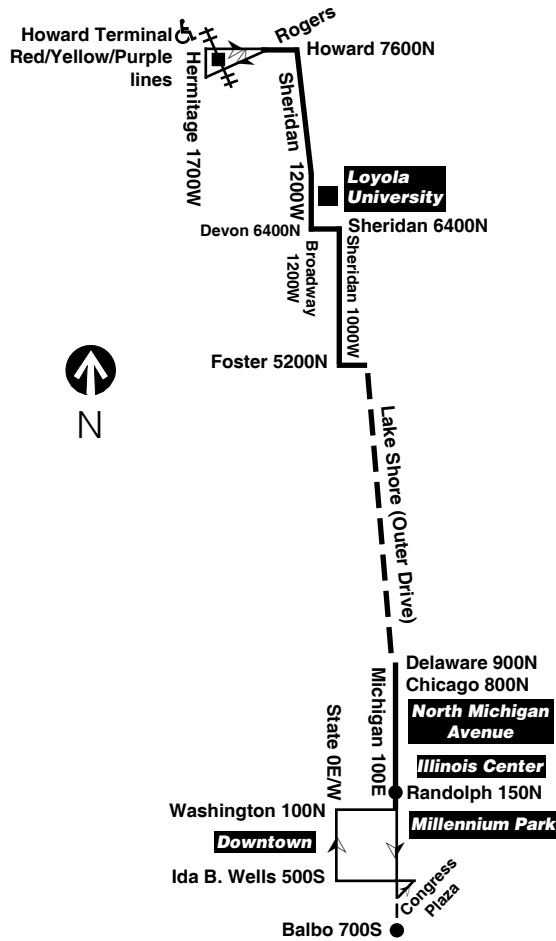

CTA Bike & Ride

Bicycle racks are available on the front exteriors of CTA buses. Bicycles can be placed on bicycle racks during normal hours of operation for each route. Racks accommodate two (2) bicycles at a time. Bicycles are also permitted on CTA trains during certain hours.

Please Stand Up &

for Seniors and People with Disabilities
Federal law requires priority seating be designated for seniors and people with disabilities.

The schedules and other information in this timetable are subject to change. CTA does not assume responsibility for errors in timetables, nor for inconvenience or damage resulting from delayed trains or buses due to weather, traffic conditions, etc.

Supplementary service may be provided over portions of this route in addition to the trips shown. Please check destination signs and announcements when boarding buses.

CTA operating costs are funded in part through the Regional Transportation Authority, by the federal and state governments, and the City of Chicago and County of Cook.

For more Information call the RTA Travel Information Center in Chicago: 312-836-7000. Open 6am until 7pm, Monday thru Saturday.

Para obtener mayor información, en Español, llame al Centro de Información: 312-836-7000.

Chicago Transit Authority

147

Outer Drive Express

Effective March 28, 2021

Monday thru Friday

Southbound

Leave Howard Terminal	Devon/Broadway	Foster/Sheridan	Michigan/Delaware	Michigan/So. Water	Arrive Congress Plaza
4:30am	4:41am	4:51am	5:00am	5:07am	5:13am
4:45	4:56	5:06	5:15	5:22	5:28
5:00	5:11	5:22	5:32	5:38	5:45
5:14	5:26	5:37	5:47	5:54	6:01
5:27	5:39	5:51	6:01	6:08	6:14
5:39	5:52	6:03	6:13	6:20	6:27
5:50	6:03	6:14	6:24	6:31	6:38
6:07	6:14	6:26	6:36	6:44	6:52B
6:13	6:21	6:33	6:43	6:51	6:58
6:19	6:27	6:40	6:50	6:58	7:05
6:28	6:33	6:45	6:55	7:03	7:11B
6:33	6:39	6:52	7:03	7:11	7:18
6:37	6:43	6:56	7:06	7:14	7:22B
6:46	6:48	7:01	7:12	7:20	7:29B
6:55	6:52	7:05	7:16	7:25	7:33
7:05	6:58	7:12	7:23	7:32	7:40B
7:16	7:02	7:15	7:27	7:35	7:43
7:27	7:07	7:21	7:33	7:41	7:50B
7:38	7:11	7:24	7:37	7:46	7:54
7:49	7:17	7:31	7:44	7:53	8:02B
8:00	7:21	7:35	7:48	7:57	8:06
8:11	7:27	7:41	7:55	8:05	8:14B
8:22	7:32	7:46	8:00	8:10	8:19
8:34	7:38	7:52	8:07	8:17	8:26B
8:46	7:43	7:57	8:12	8:22	8:31
8:58	7:50	8:04	8:19	8:29	8:38B
9:10	7:55	8:09	8:25	8:34	8:44B
9:22	8:01	8:16	8:32	8:41	8:50
9:34	8:06	8:20	8:36	8:46	8:55B
9:47	8:13	8:27	8:44	8:53	9:03B
10:03	8:17	8:32	8:48	8:58	9:07
10:19	8:24	8:38	8:55	9:04	9:14B
10:35	8:28	8:43	8:59	9:09	9:18
10:51	8:35	8:49	9:06	9:15	9:25B
11:07	8:39	8:54	9:10	9:20	9:29B
11:23	8:46	9:01	9:16	9:26	9:35B
11:39	8:51	9:05	9:20	9:30	9:39
11:55	8:57	9:12	9:25	9:34	9:43B
12:11	9:02	9:17	9:30	9:39	9:48B
12:27	9:09	9:24	9:36	9:45	9:54B
12:43	9:14	9:28	9:41	9:50	9:59
12:59	9:21	9:35	9:47	9:57	10:06B
13:15	9:26	9:40	9:52	10:01	10:11B
13:31	9:33	9:47	9:58	10:08	10:17
13:47	9:37	9:52	10:03	10:13	10:22B
14:03	9:44	9:59	10:09	10:19	10:29B
14:19	9:49	10:04	10:14	10:24	10:33
14:35	9:57	10:11	10:22	10:32	10:41B
14:51	10:03	10:17	10:28	10:38	10:47
15:07	10:11	10:26	10:36	10:46	10:56B
15:23	10:18	10:33	10:43	10:53	11:02
15:39	10:27	10:42	10:52	11:02	11:12B
15:55	10:34	10:49	10:59	11:09	11:18
16:11	10:43	10:58	11:08	11:18	11:28B
16:27	10:50	11:05	11:15	11:25	11:34
16:43	10:59	11:14	11:24	11:34	11:44B
16:59	11:07	11:21	11:32	11:42	11:51
17:15	11:17	11:31	11:42	11:52	12:01pm
17:31	11:25	11:40	11:50	12:00pm	12:10B
17:47	11:36	11:51	12:01pm	12:11	12:20
18:03	11:45	12:00pm	12:10	12:20	12:29
18:19	11:56	12:11	12:21	12:31	12:41B
18:35	12:05pm	12:20	12:30	12:40	12:49
18:51	12:16	12:31	12:41	12:51	1:00
19:07	12:25	12:40	12:50	1:00	1:09
19:23	12:36	12:51	1:01	1:11	1:20
19:39	12:45	1:00	1:10	1:20	1:29
19:55	12:56	1:11	1:21	1:31	1:40
20:11	1:05	1:20	1:30	1:40	1:49
20:27	1:15	1:29	1:39	1:50	1:58
20:43	1:26	1:40	1:50	2:01	2:09
20:59	1:35	1:49	1:59	2:10	2:18
21:15	1:45	1:59	2:09	2:20	2:28
21:31	1:56	2:10	2:20	2:31	2:39
21:47	2:05	2:19	2:30	2:40	2:49
then every 11 to 21 minutes to Congress Plaza until					
9:14	9:28	9:39	9:49	9:57	10:04
9:35	9:49	10:00	10:10	10:18	10:25

147 Outer Drive Express

Northbound