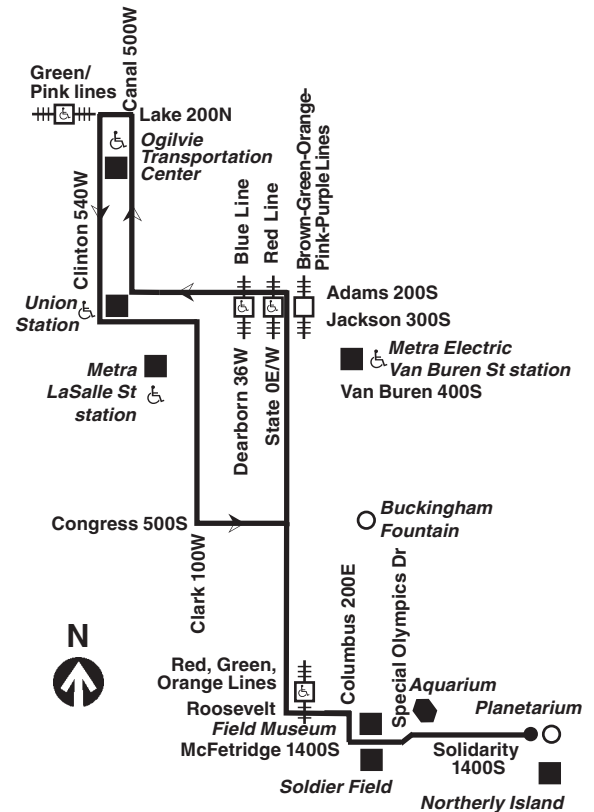

Federal law requires priority seating be designated for seniors and people with disabilities. **Please stand up** and yield these seats when needed for qualifying riders or when asked.

Schedules and other info in this timetable are subject to change. CTA does not assume responsibility for errors in timetables nor for inconvenience or damage resulting from delays.

Pay close attention to destination signs and announcements when boarding: added service may sometimes be provided over portions of this or any bus route and some trips can end before the furthest terminal on a line depending on service needs or time of day.

Bicycle racks are installed on the front of all CTA buses and are allowed on CTA trains during certain hours. See our Bike & Ride brochure or webpage for help on how to use racks and more.

Know before you go: Get alerts from us by text or e-mail about planned service changes every week or instant alerts for unplanned reroutes and disruptions. Sign up for CTA Updates today at transitchicago.com/updates.

For more travel information, use the Ventra app or call the RTA Travel Information Center at 312-836-7000. *Para obtener mayor información, en Español, llame al Centro de Información a 312-836-7000.*

Chicago Transit Authority

130 Museum Campus

Effective May 27, 2023

Runs Daily Memorial Day through Labor Day only

All CTA buses are accessible

transitchicago.com/bus/130