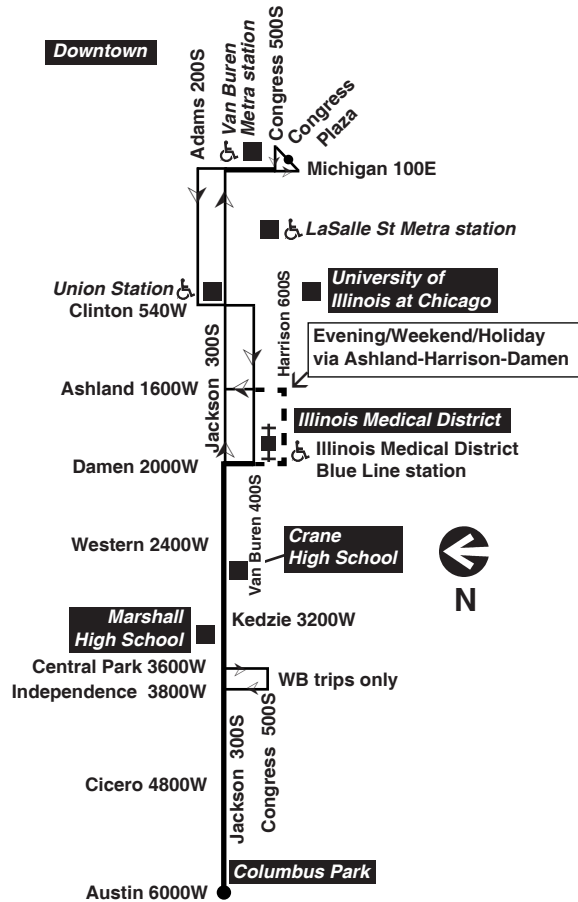

**Chicago Transit Authority**

**126 ♿**

**Jackson**

Effective August 29, 2021

Additional service may be provided on school days, September through June

**Monday thru Friday**

**126 Jackson**

**Eastbound**

Saturday

126 Jackson

Eastbound

Table with 7 columns: Leave Jackson/Austin, Jackson/Cicero, Jackson/Kedzie, Jackson/Western, Harrison/Ashland, Jackson/Canal, Arrive Congress Plaza. Rows show departure and arrival times for various stops.

Westbound

Table with 7 columns: Leave Congress Plaza, Adams/Clinton, Harrison/Ashland, Jackson/Western, Jackson/Kedzie, Jackson/Cicero, Arrive Jackson/Austin. Rows show departure and arrival times for various stops.

am light face pm bold face

Westbound

Table with 7 columns: Leave Congress Plaza, Adams/Clinton, Harrison/Ashland, Jackson/Western, Jackson/Kedzie, Jackson/Cicero, Arrive Jackson/Austin. Rows show departure and arrival times for various stops.