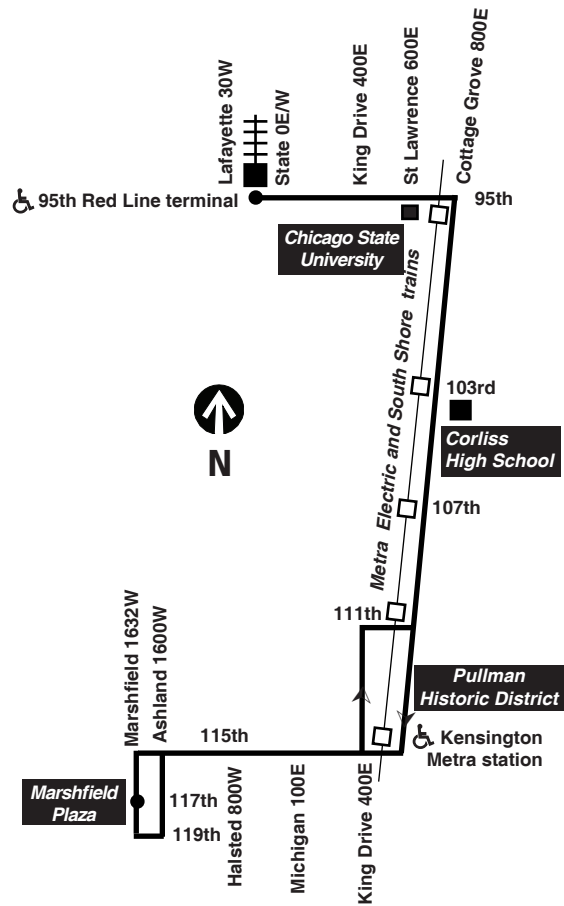

Chicago Transit Authority

115 

Pullman/115th

Effective July 25, 2018

Monday thru Friday

115 Pullman/115th

Northbound

Leave Marshfield/ 117th	115th/ Halsted	Cottage Grove/ 103rd	95th/ Cottage Grove	Arrive 95th Red Line
4:25am	4:31am	4:43am	4:48am	4:52am
4:45	4:51	5:03	5:08	5:12
5:05	5:11	5:23	5:28	5:32
5:22	5:28	5:40	5:45	5:49
5:37	5:44	5:57	6:02	6:08
5:52	5:59	6:12	6:17	6:23
6:07	6:14	6:27	6:32	6:38
6:21	6:28	6:41	6:46	6:52
6:32	6:39	6:52	6:57	7:03
6:43	6:51	7:05	7:11	7:17
6:54	7:02	7:16	7:22	7:28
7:05	7:13	7:27	7:33	7:39
7:17	7:25	7:39	7:45	7:51
7:29	7:37	7:51	7:57	8:03
7:40	7:48	8:03	8:09	8:15
7:52	8:00	8:15	8:21	8:27
8:04	8:12	8:27	8:33	8:39
8:16	8:24	8:39	8:45	8:51
8:28	8:36	8:51	8:57	9:03
8:42	8:50	9:05	9:11	9:17
8:57	9:05	9:20	9:26	9:32
9:12	9:20	9:35	9:41	9:47
9:27	9:35	9:50	9:56	10:02
9:42	9:50	10:04	10:10	10:16
9:57	10:05	10:19	10:25	10:31
10:12	10:20	10:34	10:40	10:46
10:27	10:35	10:49	10:55	11:01
10:42	10:50	11:04	11:10	11:16
10:58	11:06	11:20	11:26	11:32
11:14	11:22	11:36	11:41	11:47

then every 15 minutes from 117th/Marshfield until

12:59pm	1:07pm	1:21pm	1:26pm	1:32pm
1:14	1:22	1:36	1:41	1:47
1:29	1:37	1:51	1:56	2:02
1:44	1:52	2:07	2:12	2:18
1:59	2:07	2:22	2:27	2:33
2:14	2:22	2:37	2:42	2:48
2:29	2:37	2:52	2:57	3:03
2:44	2:52	3:07	3:12	3:18
2:58	3:06	3:21	3:26	3:32
3:11	3:20	3:36	3:41	3:48
3:25	3:34	3:50	3:55	4:02
3:40	3:49	4:05	4:10	4:17
3:55	4:04	4:20	4:25	4:32
4:10	4:19	4:35	4:40	4:47
4:25	4:34	4:50	4:55	5:02
4:40	4:49	5:03	5:08	5:14
4:55	5:04	5:18	5:23	5:29
5:10	5:19	5:33	5:38	5:44
5:26	5:35	5:49	5:54	6:00
5:41	5:50	6:04	6:09	6:15
5:57	6:06	6:20	6:25	6:31
6:12	6:20	6:34	6:39	6:45
6:28	6:36	6:50	6:55	7:01
6:44	6:52	7:06	7:11	7:17
7:04	7:12	7:26	7:31	7:37
7:24	7:32	7:46	7:51	7:57
7:44	7:52	8:05	8:10	8:16
8:04	8:12	8:25	8:30	8:36
8:24	8:32	8:45	8:50	8:56
8:44	8:52	9:05	9:10	9:16
9:04	9:11	9:24	9:29	9:35
9:26	9:33	9:46	9:51	9:57
9:48	9:55	10:08	10:13	10:19
10:10	10:17	10:28	10:33	10:38
10:32	10:39	10:50	10:55	11:00