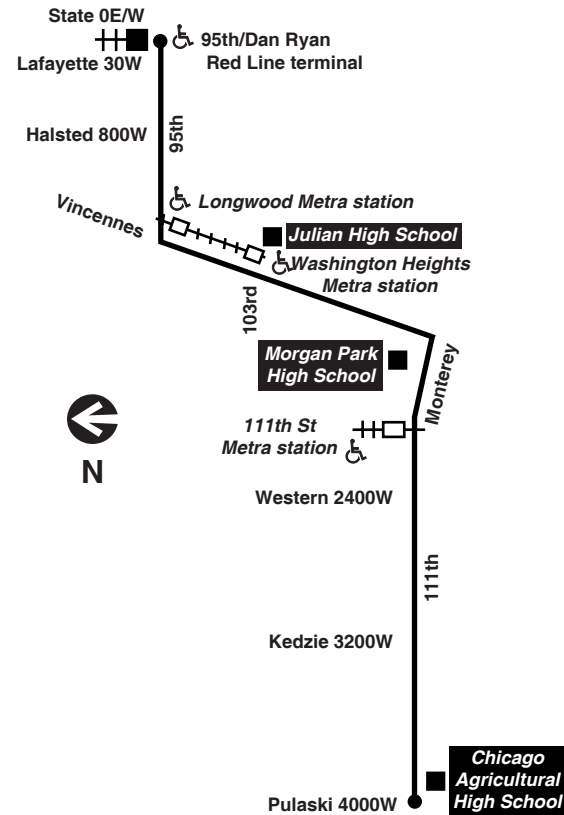

Federal law requires priority seating be designated for seniors and people with disabilities. **Please stand up** and yield these seats when needed for qualifying riders or when asked.

Schedules and other info in this timetable are subject to change. CTA does not assume responsibility for errors in timetables nor for inconvenience or damage resulting from delays.

Pay close attention to destination signs and announcements when boarding: added service may sometimes be provided over portions of this or any bus route and some trips can end before the furthest terminal on a line depending on service needs or time of day.

Bicycle racks are installed on the front of all CTA buses and are allowed on CTA trains during certain hours. See our Bike & Ride brochure or webpage for help on how to use racks and more.

Know before you go: Get alerts from us by text or e-mail about planned service changes every week or instant alerts for unplanned reroutes and disruptions. Sign up for CTA Updates today at transitchicago.com/updates.

For more travel information, use the Ventra app or call the RTA Travel Information Center at 312-836-7000. *Para obtener mayor información, en Español, llame al Centro de Información a 312-836-7000.*

Chicago Transit Authority

112 Vincennes/111th

Effective Aug. 20, 2023

All CTA buses are accessible

transitchicago.com/bus/112

Monday thru Friday

#112 Vincennes/111th

Eastbound

LV 111th/ Pulaski	111th/ Western	111th/ Vincennes	103rd/ Vincennes	95th/ Vincennes	AR 95th Red Line
4:30a	4:38a	4:42a	4:46a	4:50a	4:56a
4:50	4:58	5:02	5:06	5:10	5:16
5:10	5:18	5:22	5:26	5:30	5:36
5:28	5:36	5:40	5:44	5:48	5:54
5:45	5:53	5:58	6:02	6:06	6:13
6:01	6:09	6:14	6:18	6:22	6:29
6:16	6:24	6:29	6:33	6:37	6:44
6:30	6:38	6:43	6:47	6:51	6:58
6:43	6:51	6:57	7:01	7:06	7:13
6:56	7:05	7:11	7:16	7:21	7:29
7:10	7:19	7:25	7:30	7:35	7:43
7:26	7:35	7:41	7:46	7:51	7:59
7:42	7:51	7:57	8:02	8:07	8:15
7:58	8:07	8:13	8:18	8:23	8:31
8:14	8:23	8:29	8:34	8:38	8:46
8:30	8:39	8:44	8:48	8:52	9:00
8:46	8:55	9:00	9:04	9:08	9:16
9:02	9:11	9:16	9:20	9:24	9:32
9:19	9:28	9:33	9:37	9:41	9:49
9:38	9:47	9:52	9:56	10:00	10:08
9:47	9:56	10:01	-----	-----	-----
9:57	10:06	10:11	10:15	10:18	10:26
10:14	10:23	10:28	10:32	10:36	10:43
10:32	10:41	10:46	10:50	10:53	11:01
10:49	10:58	11:03	11:07	11:11	11:18
11:07	11:16	11:21	11:25	11:28	11:36
11:24	11:33	11:38	11:42	11:46	11:53
11:42	11:51	11:56	12:00p	12:03p	12:11p
11:59	12:09p	12:14p	12:19	12:22	12:30p
12:17p	12:26	12:32	12:36	12:40	12:47
12:34	12:44	12:49	12:54	12:57	1:05
12:52	1:01	1:07	1:11	1:15	1:22
1:09	1:18	1:24	1:28	1:32	1:39
1:26	1:35	1:41	1:45	1:49	1:56
1:43	1:52	1:58	2:02	2:06	2:14
1:54F	2:09	2:15	2:19	2:23	2:31
1:59M	2:09	2:15	2:19	2:23	2:31
2:15	2:25	2:31	2:35	2:39	2:47
2:31	2:41	2:47	2:51	2:55	3:03
-----	2:56H	2:57	3:01	3:05	3:14
2:47	2:57	3:04	3:08	3:12	3:21
2:57M	3:12	3:20	3:25	3:29	3:38
3:02F	3:12	3:20	3:25	3:29	3:38
3:14	3:24	3:32	3:37	3:41	3:50
3:26	3:36	3:44	3:49	3:53	4:02
3:39	3:49	3:57	4:01	4:06	4:15
3:54	4:04	4:11	4:15	4:19	4:27
4:10	4:20	4:27	4:31	4:35	4:43
4:26	4:36	4:43	4:47	4:51	4:59
4:42	4:52	4:58	5:02	5:06	5:14
4:42	4:52	4:59	-----	-----	-----
4:59	5:09	5:15	5:19	5:23	5:30
5:16	5:26	5:32	5:36	5:40	5:47
5:35	5:45	5:51	5:55	5:59	6:06
5:54	6:04	6:10	-----	-----	-----
5:55	6:05	6:11	6:15	6:19	6:26
6:15	6:25	6:30	6:34	6:38	6:46
6:35	6:44	6:49	6:53	6:56	7:03
6:56	7:05	7:10	7:14	7:17	7:24
7:19	7:28	7:33	7:37	7:40	7:47
7:20	7:29	7:34	-----	-----	-----
7:42	7:51	7:56	8:00	8:03	8:10
8:05	8:14	8:19	8:23	8:26	8:33
8:28	8:37	8:42	8:46	8:49	8:56
8:51	8:59	9:04	9:08	9:11	9:18
9:14	9:22	9:27	9:31	9:34	9:41
9:37	9:45	9:50	9:54	9:57	10:04
10:00	10:08	10:12	10:16	10:19	10:25
10:23	10:31	10:35	10:39	10:42	10:48
10:46	10:54	10:58	-----	-----	-----

Westbound