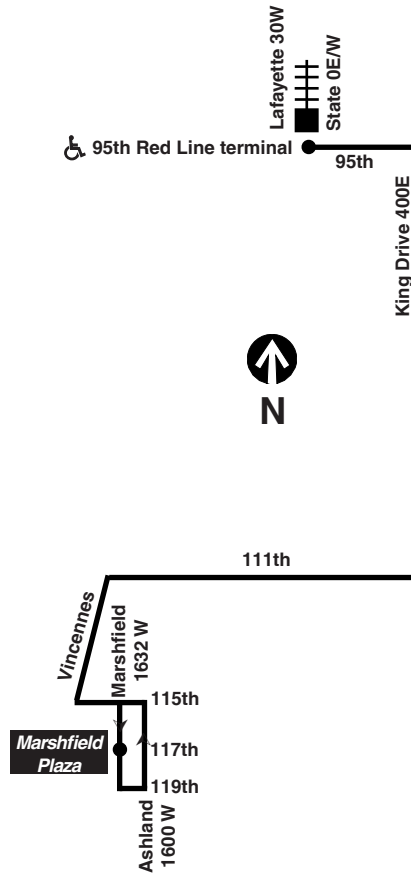

Federal law requires priority seating be designated for seniors and people with disabilities. **Please stand up** and yield these seats when needed for qualifying riders or when asked.

Schedules and other info in this timetable are subject to change. CTA does not assume responsibility for errors in timetables nor for inconvenience or damage resulting from delays.

Pay close attention to destination signs and announcements when boarding: added service may sometimes be provided over portions of this or any bus route and some trips can end before the furthest terminal on a line depending on service needs or time of day.

Bicycle racks are installed on the front of all CTA buses and are allowed on CTA trains during certain hours. See our [Bike & Ride brochure](#) or webpage for help on how to use racks and more.

Know before you go: Get alerts from us by text or e-mail about planned service changes every week or instant alerts for unplanned reroutes and disruptions. Sign up for CTA Updates today at transitchicago.com/updates.

For more travel information, use the Ventra app or call the RTA Travel Information Center at 312-836-7000. *Para obtener mayor información, en Español, llame al Centro de Información a 312-836-7000.*

Chicago Transit Authority

111 111th/ King Drive

Effective Mar. 24, 2024

All CTA buses are accessible

transitchicago.com/bus/111

Monday thru Friday

#111 111th/King Drive

Northbound

LV Marshfield/117th	111th/Vincennes	111th/Halsted	111th/Michigan	103rd/King Drive	AR 95th/Dan Ryan Red Line
4:30a	4:37a	4:41a	4:46a	4:51a	4:58a
4:50	4:57	5:01	5:06	5:11	5:18
5:10	5:17	5:21	5:26	5:31	5:38
5:30	5:37	5:42	5:47	5:52	6:00
5:50	5:57	6:02	6:07	6:12	6:20
6:05	6:12	6:17	6:22	6:27	6:35
6:18	6:25	6:30	6:35	6:40	6:48
6:30	6:37	6:42	6:47	6:52	7:00
6:41	6:49	6:54	6:59	7:05	7:13
6:52	7:00	7:05	7:10	7:16	7:24
7:04	7:12	7:18	7:24	7:30	7:39
7:17	7:25	7:31	7:37	7:43	7:52
7:31	7:39	7:45	7:51	7:57	8:06
7:45	7:53	7:58	8:04	8:11	8:19
8:00	8:07	8:12	8:18	8:24	8:33
8:15	8:22	8:27	8:33	8:39	8:48
8:30	8:37	8:42	8:48	8:54	9:03
8:45	8:52	8:57	9:03	9:09	9:18
9:00	9:07	9:12	9:18	9:24	9:33
9:15	9:22	9:27	9:33	9:39	9:48
9:30	9:37	9:42	9:48	9:54	10:02
9:45	9:52	9:57	10:03	10:09	10:17
10:00	10:07	10:12	10:18	10:24	10:32
10:15	10:22	10:27	10:33	10:39	10:47
10:30	10:37	10:42	10:48	10:54	11:02
10:45	10:52	10:57	11:03	11:09	11:17
11:00	11:07	11:12	11:18	11:24	11:32
11:15	11:22	11:27	11:33	11:39	11:47
11:30	11:37	11:42	11:48	11:54	12:02p
11:45	11:52	11:57	12:03p	12:09p	12:17
12:00p	12:07p	12:12p	12:18	12:24	12:32
12:15	12:22	12:27	12:33	12:39	12:48
12:30	12:37	12:42	12:48	12:54	1:03
12:45	12:52	12:57	1:03	1:09	1:18
1:00	1:07	1:12	1:18	1:24	1:33
1:15	1:22	1:27	1:33	1:39	1:48
1:30	1:37	1:42	1:48	1:54	2:03
1:45	1:52	1:57	2:03	2:09	2:18
2:00	2:07	2:12	2:18	2:24	2:33
2:15	2:22	2:27	2:33	2:39	2:48
2:30	2:38	2:43	2:49	2:55	3:03
2:46	2:54	2:59	3:06	3:12	3:21
3:01	3:10	3:16	3:23	3:29	3:39
3:17	3:25	3:31	3:38	3:45	3:54
3:33	3:41	3:47	3:54	4:01	4:10
3:49	3:57	4:03	4:10	4:17	4:26
4:04	4:12	4:18	4:25	4:32	4:41
4:19	4:27	4:33	4:40	4:47	4:56
4:34	4:42	4:48	4:55	5:02	5:11
4:49	4:57	5:02	5:09	5:15	5:24
5:04	5:12	5:17	5:23	5:29	5:38
5:19	5:27	5:32	5:38	5:44	5:53
5:34	5:42	5:47	5:53	5:59	6:08
5:49	5:57	6:02	6:08	6:14	6:23
6:04	6:12	6:17	6:23	6:29	6:38
6:19	6:26	6:31	6:37	6:42	6:50
6:34	6:41	6:46	6:52	6:57	7:05
6:49	6:56	7:01	7:07	7:12	7:20
7:04	7:11	7:16	7:22	7:27	7:35
7:22	7:30	7:35	7:40	7:46	7:53
7:42	7:49	7:54	8:00	8:05	8:13
8:01	8:09	8:14	8:19	8:25	8:32
8:21	8:28	8:33	8:38	8:43	8:50
8:40	8:48	8:52	8:57	9:02	9:09
9:00	9:07	9:12	9:17	9:22	9:29
9:20	9:27	9:32	9:37	9:42	9:49
9:40	9:47	9:52	9:57	10:02	10:09
10:00	10:07	10:11	10:16	10:21	10:28
10:20	10:27	10:31	10:36	10:41	10:48
10:40	10:47	10:51	10:56	11:01	11:08

Southbound