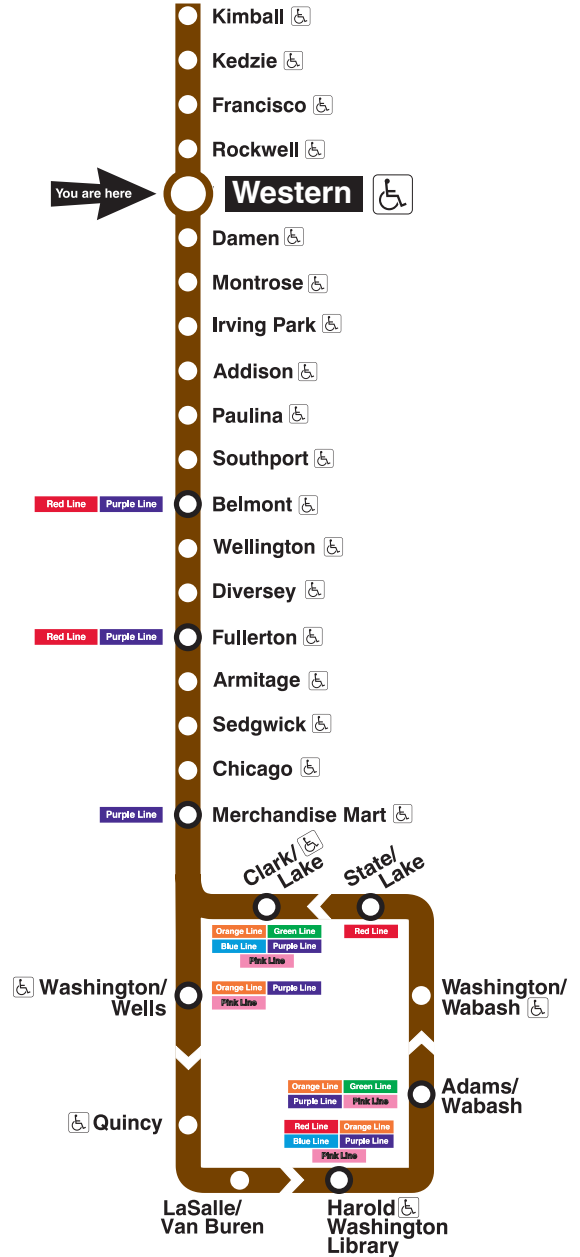

Western

Station Timetable

Brown Line Trains

To Kimball

Weekdays	Saturdays	Sunday/holidays
5:12am first train	5:12am first train	6:12am first train
5:27am 5:42 5:57	5:32am 5:52	6:27am 6:42 6:57
6:12am 6:25 6:38 6:50	6:12am 6:27 6:42 6:57	7:12am 7:27 7:42 7:57
7:00am	7:10am	8:10am
every 5 to 10 minutes until 10:00am	every 12 to 15 minutes until 11:00am	
every 9 to 12 minutes until 4:00pm	every 12 minutes until 8:00pm	every 15 minutes until 7:00pm
every 5 to 10 minutes until 7:00pm	every 12 to 15 minutes until 12:55am	
12:55am 1:12am 1:27 1:42 1:57	12:55am 1:12am 1:27 1:42	12:55am 1:12am 1:32 1:52
2:12am 2:27	2:02am 2:22	2:12am 2:32
2:42am last train	2:42am last train	2:12am last train

To Loop

Weekdays	Saturdays	Sunday/holidays
4:06am first train	4:06am first train	5:06am first train
4:21am 4:36 4:51	4:26am 4:46	5:21am 5:36 5:51
5:06am 5:19 5:32 5:44 5:56	5:06am 5:21 5:36 5:51	6:05am
6:05am	6:05am	
every 5 to 10 minutes until 9:00am	every 15 minutes until 9:00am	
every 10 to 12 minutes until 4:00pm	every 12 minutes until 7:00pm	every 15 minutes until 11:50pm
every 5 to 10 minutes until 7:00pm	every 15 minutes until 11:50pm	
11:50pm 12:06am 12:21 12:36 12:51	11:50pm 12:06am 12:21 12:36 12:56	11:50pm 12:06am 12:26 12:46
1:06am 1:21	1:16am	1:06am 1:26
1:36am last train	1:36am last train	1:06am last train