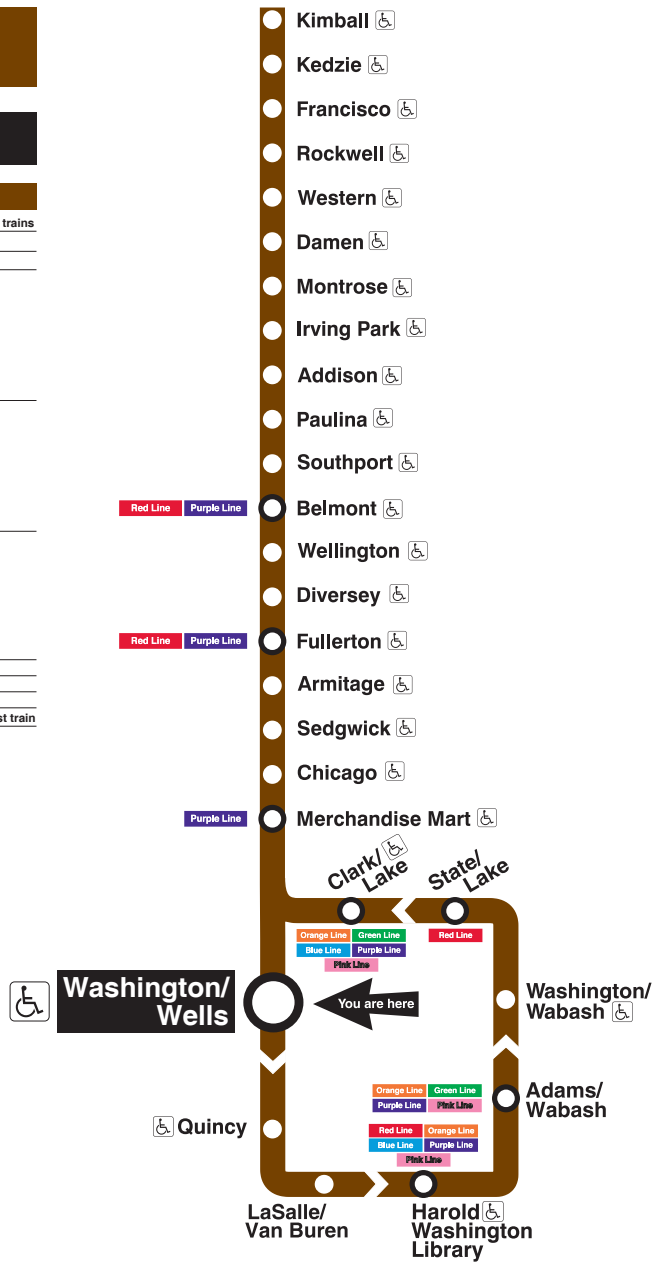

Washington/Wells

Station Timetable

Brown Line Trains

To Kimball

Weekdays	Saturdays	Sundays
4:33am 4:48 first trains	4:33am 4:48 first trains	5:33am 5:48 first trains
5:03am 5:18	5:03am 5:18 5:33 5:48	6:03am 6:18 6:33 6:48
5:30am	6:03am 6:18	7:03am 7:18
every 10 to 12 minutes until 7:00am	every 10 to 12 minutes until 9:00am	every 10 to 12 minutes until 11:00am
every 3 to 8 minutes until 10:00am	every 7 to 10 minutes until 8:00pm	every 10 minutes until 6:00pm
every 7 to 8 minutes until 4:00pm	every 10 minutes until 12:30am	every 10 to 12 minutes until 11:30pm
every 4 to 8 minutes until 7:00pm	every 10 minutes until 12:48am	every 10 to 12 minutes until 12:48am
every 7 to 12 minutes until 12:30am	1:03am 1:18 last train	1:03am 1:18 last train
12:48am	1:33am 1:48 last train	1:33am 1:48 last train
1:03am 1:18 last train		
1:33am last train		