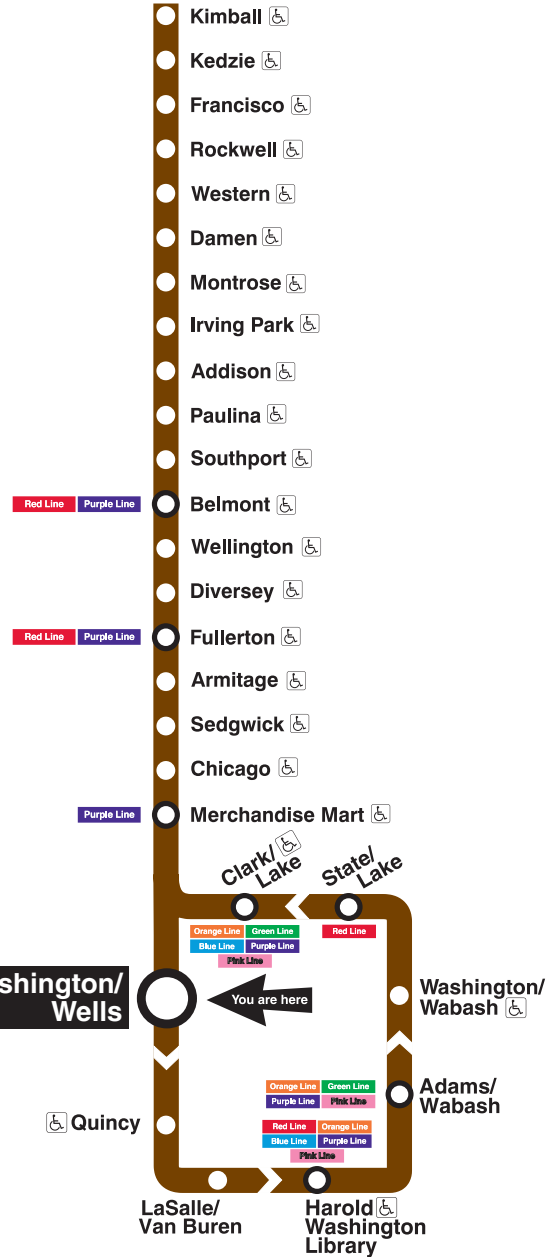

Washington/Wells

Station Timetable

Brown Line Trains

To Kimball

Weekdays	Saturdays	Sundays
4:34am 4:49 first trains	4:34am 4:49 first trains	5:34am 5:49 first trains
5:04am 5:19 5:34	5:04am 5:19 5:34 5:49	6:04am 6:19 6:34 6:49
5:45am	6:04am 6:19 6:34	7:04am 7:19 7:34
every 3 to 10 minutes until	every 10 to 12 minutes until	every 10 to 12 minutes until
10:00am	9:00am	11:00am
every 7 to 8 minutes until		
3:00pm	every 7 to 10 minutes until	every 10 minutes until
every 4 to 8 minutes until		
7:00pm	8:00pm	6:00pm
every 7 to 12 minutes until	every 10 to 12 minutes until	every 10 to 12 minutes until
12:20am	12:20am	11:20pm
12:34am 12:49	12:34am 12:49	11:34pm 11:49
1:04am 1:19 1:34 1:49	1:04am 1:19 1:34 1:49	12:04am 12:19 12:34 12:49
2:04am last train	2:04am last train	1:04am 1:19 last train

Train Tracker Real-Time Arrivals:

- For next train arrival times on your computer or smartphone, visit transitchicago.com/traintracker.
- For next train arrival times on your mobile phone, text CTATRAIN WASW to 41411.
- Message and data rates may apply. Check with your mobile carrier first.