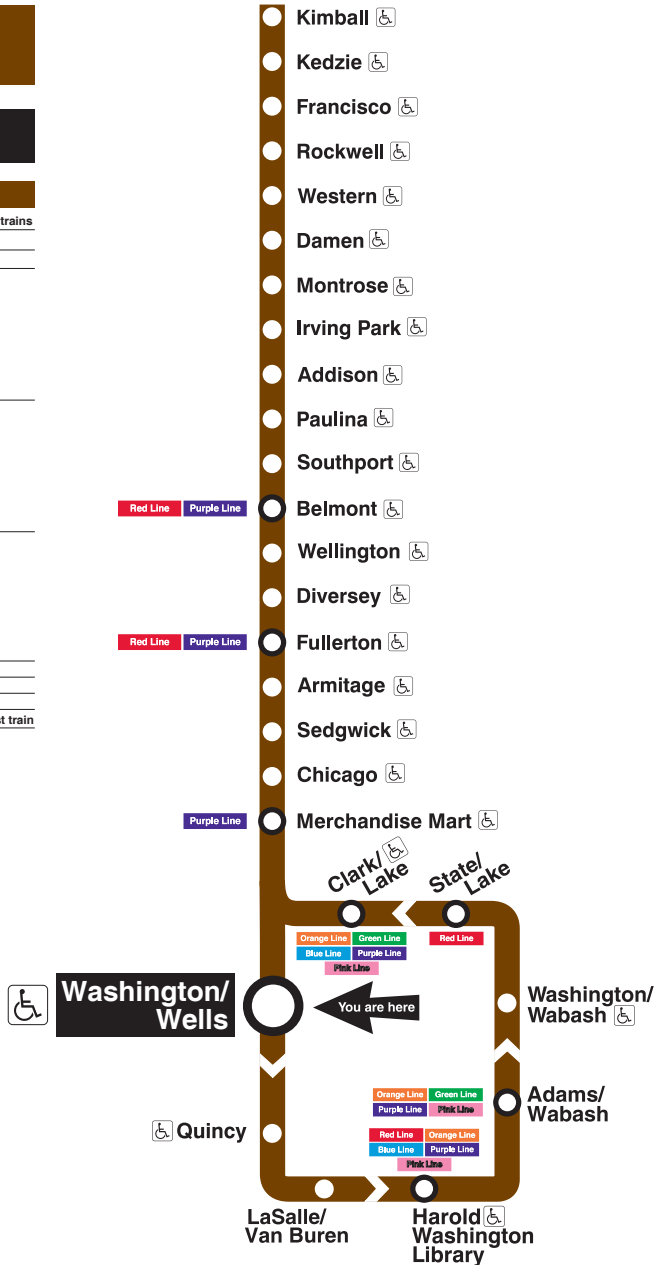

Washington/Wells

Station Timetable

Brown Line Trains

To Kimball

Weekdays				Saturdays				Sundays			
4:33am	4:48	first trains		4:33am	4:48	first trains		5:33am	5:48	first trains	
5:03am	5:18			5:03am	5:18	5:33	5:48	6:03am	6:18	6:33	6:48
5:30am	every 10 to 12 minutes until			6:03am	6:18			7:03am	7:18		
7:00am	every 3 to 7 minutes until			6:30am				7:30am			
10:00am	every 7 to 8 minutes until			9:00am	every 10 to 12 minutes until			11:00am	every 10 to 12 minutes until		
4:00pm	every 4 to 8 minutes until			8:00pm	every 7 to 10 minutes until			6:00pm	every 10 minutes until		
7:00pm	every 7 to 12 minutes until			12:30am	every 10 to 12 minutes until			11:30pm	every 10 to 12 minutes until		
12:30am				12:30am				11:48pm			
12:48am				12:48am				12:03am	12:18	12:33	12:48
1:03am	1:18	1:33	1:48	1:03am	1:18	1:33	1:48	1:03am	1:18		
2:03am	last train			2:03am	last train			1:33am	last train		