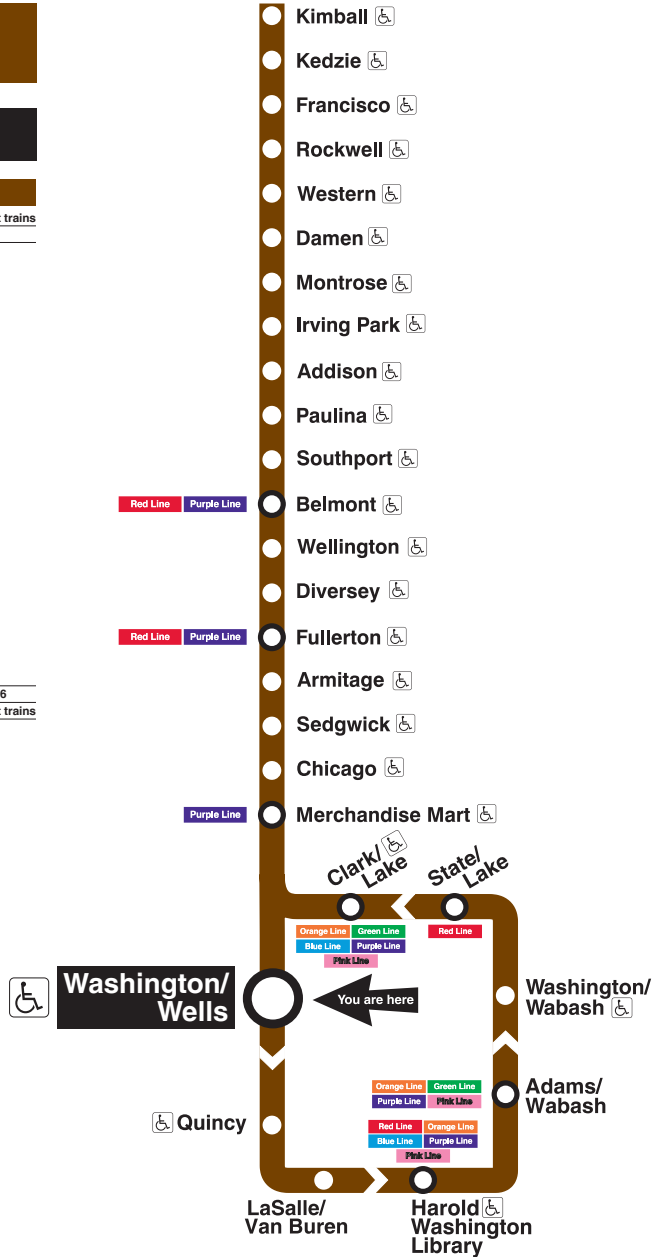

Washington/Wells

Station Timetable

Brown Line Trains

To Kimball

Weekdays	Saturdays	Sunday/holidays
4:36am 4:51 first trains 5:06am 5:21 5:36 5:49 6:00am	4:36am 4:51 first trains 5:06am 5:21 5:36 5:51 6:06am 6:21 6:36 6:45am	5:36am 5:51 first trains 6:06am 6:21 6:36 6:51 7:05am
every 4 to 12 minutes until		
10:00am		
every 8 to 9 minutes until		
4:00pm	every 12 minutes until	every 15 minutes until
every 5 to 10 minutes until		
7:00pm		
every 10 to 15 minutes until		
11:50pm	12:00am	11:50pm
12:06am 12:21 12:36 12:51	12:12am 12:24 12:36 12:51	12:06am 12:21 12:36 12:56
1:06am 1:21 1:36 1:51	1:06am 1:21 1:36 1:51	1:16am 1:36
2:06am last train	2:06am last train	last trains

Train Tracker Real-Time Arrivals:

- For next train arrival times on your computer or smartphone, visit transitchicago.com/traintracker.
- For next train arrival times on your mobile phone, text CTATRAIN WASW to 41411.
- Message and data rates may apply. Check with your mobile carrier first.