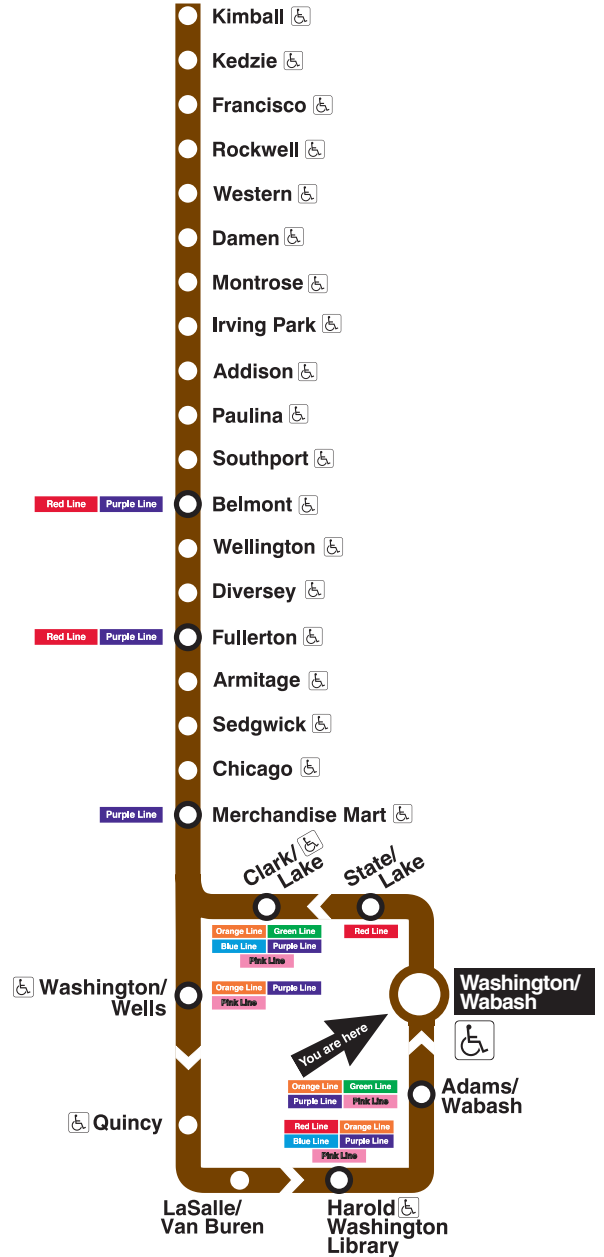

Washington/Wabash

Station Timetable

Brown Line Trains

To Kimball

Weekdays	Saturdays	Sunday/holidays
4:42am 4:57 first trains 5:12am 5:27 5:42 5:55 6:05am	4:42am 4:57 first trains 5:12am 5:27 5:42 5:57 6:12am 6:27 6:42 6:55am	5:42am 5:57 first trains 6:12am 6:27 6:42 6:57 7:10am
every 4 to 12 minutes until		
11:00am		
every 8 to 9 minutes until		
4:00pm	every 12 minutes until	every 15 minutes until
every 5 to 10 minutes until		
7:00pm		
every 10 to 15 minutes until		
11:55pm 12:12am 12:27 12:42 12:57 1:12am 1:27 1:42 1:57 2:12am last train	12:05am 12:18am 12:30 12:42 12:57 1:12am 1:27 1:42 1:57 2:12am last train	11:55pm 12:12am 12:27 12:42 1:02am 1:22 1:42am last train