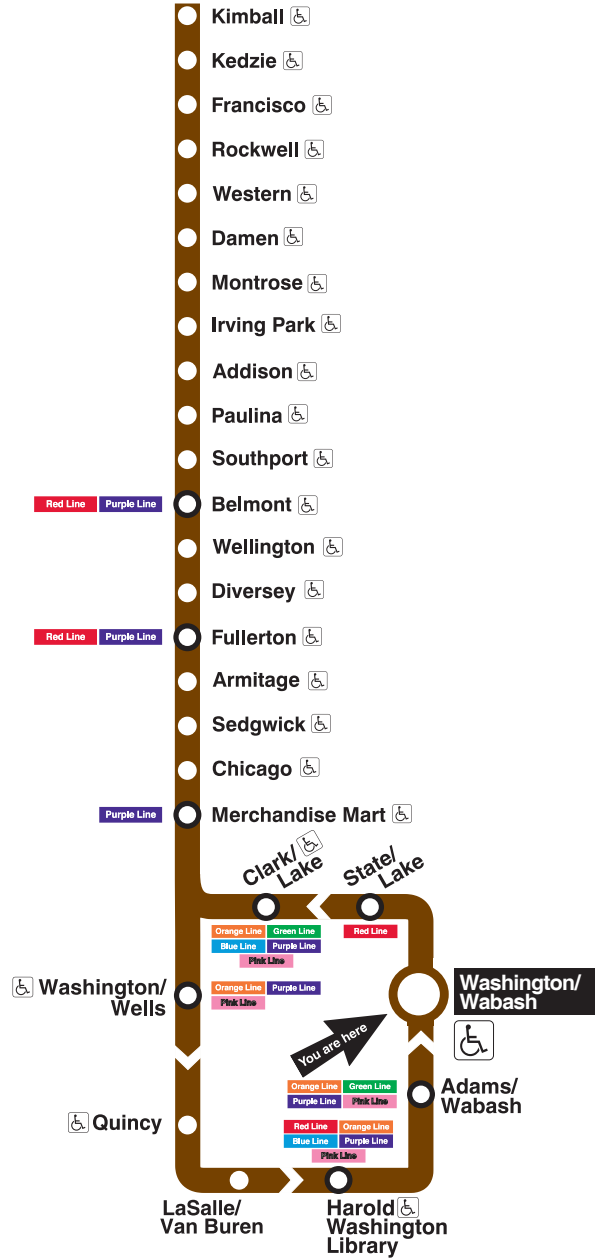

# Washington/Wabash

## Station Timetable

### Brown Line Trains

#### To Kimball

Weekdays	Saturdays	Sundays
4:39am 4:54 first trains	4:39am 4:54 first trains	5:39am 5:54 first trains
5:09am 5:24 5:37 5:49 5:59	5:09am 5:24 5:39 5:54	6:09am 6:24 6:39 6:54
6:10am	6:09am 6:24	7:09am 7:24
6:40am	6:40am	7:40am
every <b>2 to 10</b> minutes until	every <b>10 to 12</b> minutes until	every <b>10 to 12</b> minutes until
10:00am	9:00am	11:00am
every <b>7 to 8</b> minutes until	every <b>7 to 10</b> minutes until	every <b>10</b> minutes until
4:00pm	8:00pm	6:00pm
every <b>4 to 7</b> minutes until	every <b>10 to 12</b> minutes until	every <b>10 to 12</b> minutes until
7:00pm	12:40am	11:40pm
every <b>7 to 12</b> minutes until	12:40am	11:54pm
12:40am	12:54am	12:09am 12:24 12:39 12:54
1:09am 1:24	1:09am 1:24	1:09am 1:24
1:39am last train	1:39am last train	1:39am last train