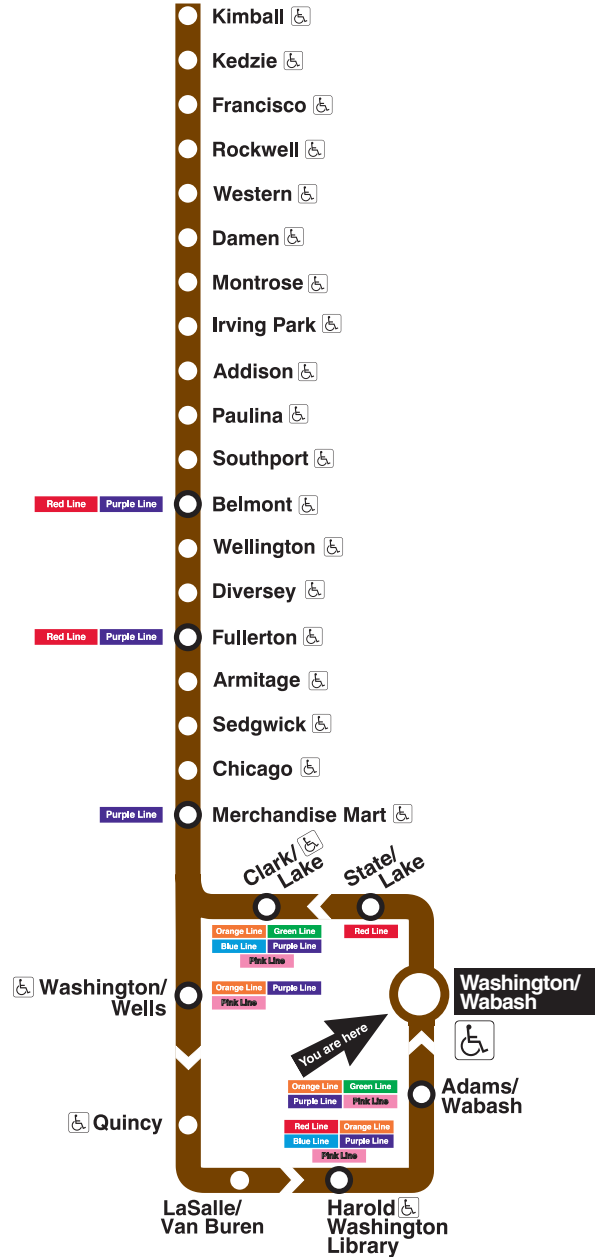

Washington/Wabash

Station Timetable

Brown Line Trains

To Kimball

Weekdays	Saturdays	Sundays
4:40am 4:55 first trains	4:40am 4:55 first trains	5:40am 5:55 first trains
5:10am 5:25 5:40	5:10am 5:25 5:40 5:55	6:10am 6:25 6:40 6:55
5:50am	6:10am 6:25 6:40	7:10am 7:25 7:40
every 3 to 10 minutes until	every 10 to 12 minutes until	every 10 to 12 minutes until
10:00am	9:00am	11:00am
every 7 to 8 minutes until		
3:00pm	every 7 to 10 minutes until	every 10 minutes until
every 4 to 8 minutes until		
7:00pm	8:00pm	6:00pm
every 7 to 12 minutes until	every 10 to 12 minutes until	every 10 to 12 minutes until
12:25am	12:25am	11:25pm
12:40am 12:55	12:40am 12:55	11:40pm 11:55
1:10am 1:25 1:40 1:55	1:10am 1:25 1:40 1:55	12:10am 12:25 12:40 12:55
2:10am last train	2:10am last train	1:10am 1:25 last train
		1:40am last train