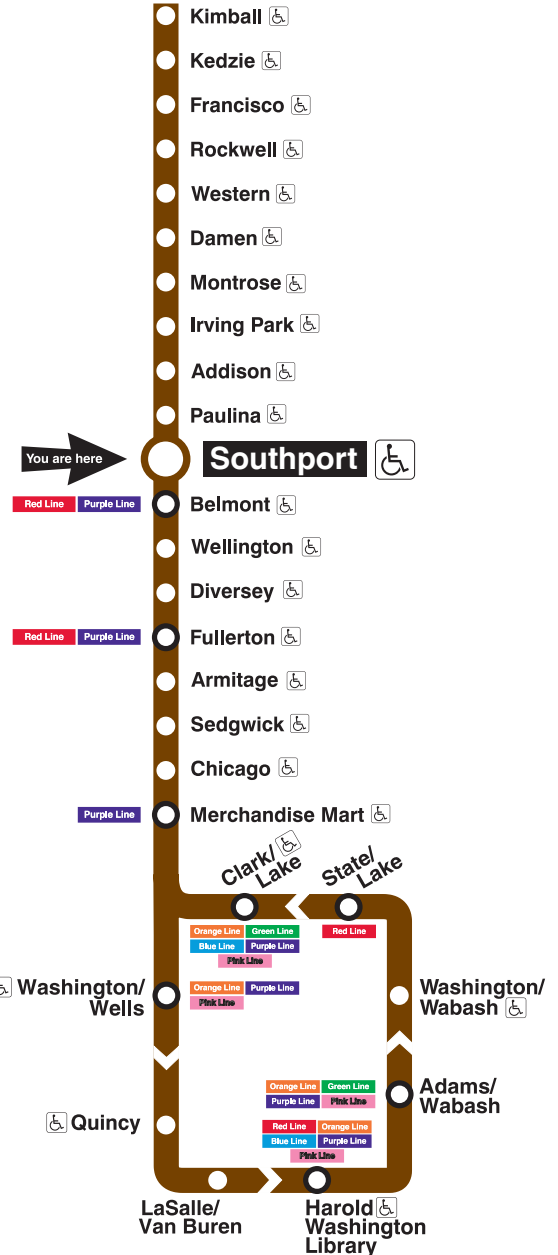

## Station Timetable

### Brown Line Trains

#### To Kimball

Weekdays	Saturdays	Sundays
5:03am first train	5:03am first train	6:03am first train
5:18am 5:33 5:48	5:18am 5:33 5:48	6:18am 6:33 6:48
6:00am	6:03am 6:18 6:33 6:48	7:03am 7:18 7:33 7:48
every 3 to 10 minutes until	every 10 to 12 minutes until	every 10 to 12 minutes until
10:00am	10:00am	11:00am
every 7 to 8 minutes until	every 7 to 8 minutes until	every 10 minutes until
4:00pm	7:00pm	7:00pm
every 4 to 8 minutes until	every 7 to 8 minutes until	every 10 minutes until
7:00pm	8:00pm	7:00pm
every 7 to 12 minutes until	every 10 to 12 minutes until	every 10 to 12 minutes until
12:50am	12:50am	11:50pm
1:03am 1:18 1:33 1:48	1:03am 1:18 1:33 1:48	12:03am 12:18 12:33 12:48
2:03am 2:18	2:03am 2:18	1:03am 1:18 1:33 1:48
2:33am last train	2:33am last train	2:03am last train

#### To Loop

Weekdays	Saturdays	Sundays
4:13am first train	4:13am first train	5:13am first train
4:28am 4:43 4:58	4:28am 4:43 4:58	5:28am 5:43 5:58
5:10am	5:13am 5:28 5:43 5:58	6:13am 6:28 6:43 6:58
every 3 to 10 minutes until	every 10 to 12 minutes until	every 10 to 12 minutes until
10:00am	9:00am	11:00am
every 7 to 8 minutes until	every 7 to 10 minutes until	every 10 minutes until
3:00pm	8:00pm	6:00pm
every 4 to 8 minutes until	every 7 to 10 minutes until	every 10 minutes until
7:00pm	12:00am	11:00pm
every 7 to 12 minutes until	every 10 to 12 minutes until	every 10 to 12 minutes until
12:00am	12:13am 12:28 12:43 12:58	11:13pm 11:28 11:43 11:58
12:13am 12:28 12:43 12:58	1:13am 1:28	12:13am 12:28 12:43 12:58
1:13am 1:28	1:43am last train	1:13am last train