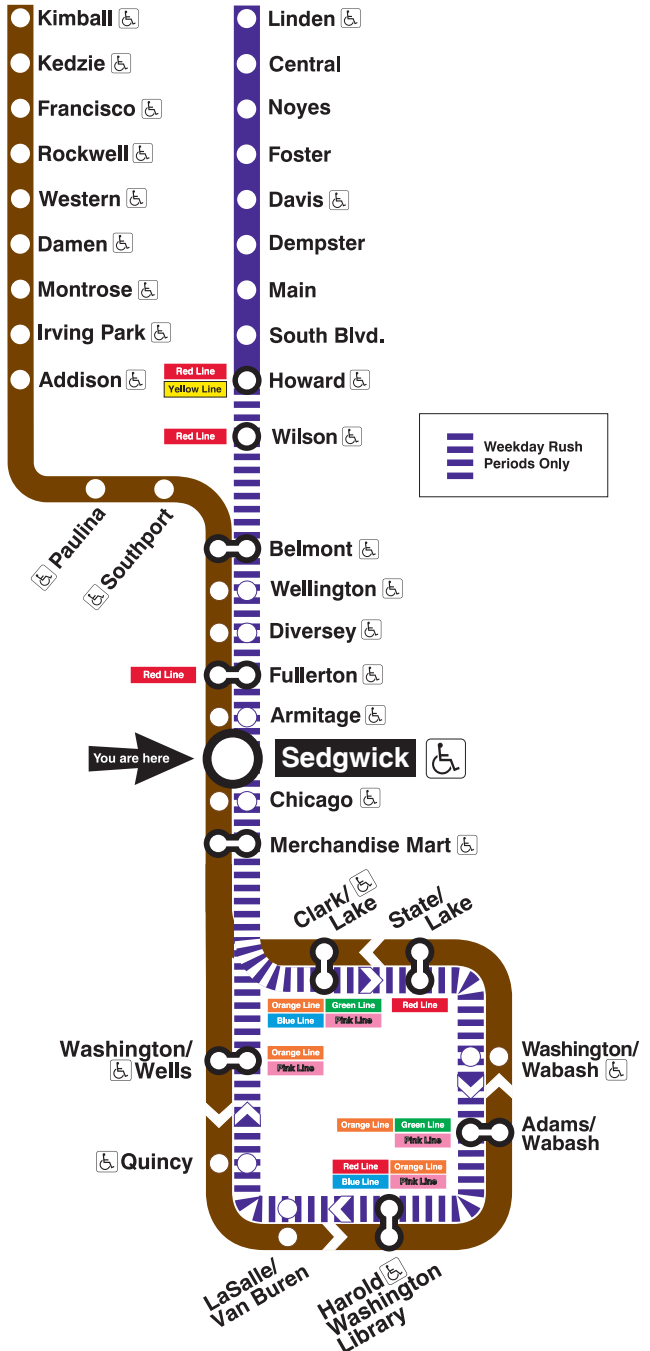

Purple Line Trains

To Linden

Weekdays
6:07am first train for AM rush
6:22am 6:37 6:52
7:06am 7:17 7:28 7:39 7:49
8:00am 8:08 8:17 8:26 8:32 8:38 8:46 8:51
9:00am 9:11 9:22 9:34 9:45 9:57
10:02am 10:22 last trains for AM rush
3:14pm first train for PM rush
3:28pm 3:40 3:52
4:05pm 4:16 4:28 4:39 4:49 4:59
5:04pm 5:09 5:14 5:20 5:26 5:32 5:36 5:42 5:49 5:56
6:02pm 6:13 6:23 6:35 6:47
7:00pm 7:14 7:29 last trains for PM rush

To Loop

Weekdays
5:42am 5:57 first trains for AM rush
6:12am 6:26 6:40 6:50
7:01am 7:12 7:22 7:33 7:41 7:50 7:58
8:04am 8:10 8:16 8:22 8:31 8:42 8:53
9:05am 9:16 9:30 9:43
9:55am last train for AM rush
2:48pm first train for PM rush
3:02pm 3:14 3:26 3:38 3:50
4:02pm 4:13 4:22 4:31 4:36 4:41 4:46 4:51 4:57
5:02pm 5:07 5:12 5:19 5:26 5:33 5:44 5:56
6:08pm 6:21 6:34 6:48
7:03pm last train for PM rush

Purple Line service operates to Loop during weekday rush periods only. During all other times, take a Brown Line train toward Kimball to Fullerton or Belmont and transfer to a Red Line train toward Howard. Transfer at Howard for Purple Line service.

Travel Information:

- Phone: 312-836-7000
- TTY: 312-836-4949
- Website: transitchicago.com

Customer Information:

- Phone: 1-888-YOUR-CTA (1-888-968-7282)
- TTY: 1-888-CTA-TTY1 (1-888-282-8891)
- Website: transitchicago.com

Train Tracker Real-Time Arrivals:

- For next train arrival times on your computer or smartphone, visit transitchicago.com/traintracker.
- For next train arrival times on your mobile phone, text CTATRAIN SEDG to 41411.
- Message and data rates may apply. Check with your mobile carrier first.