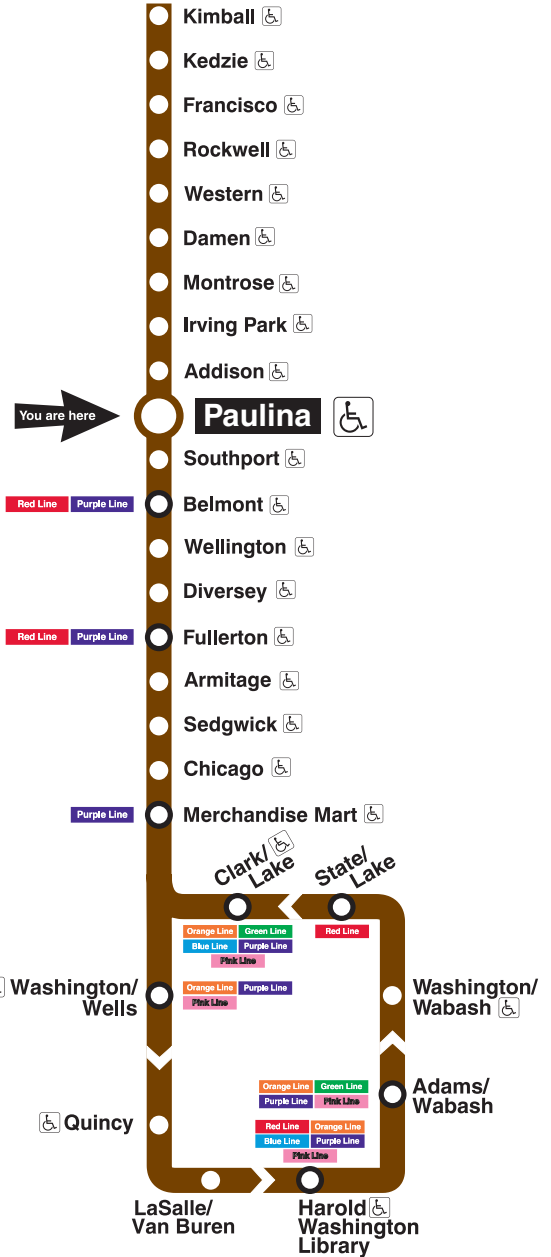

## Station Timetable

### Brown Line Trains

#### To Kimball

Weekdays	Saturdays	Sundays
5:05am first train	5:05am first train	6:05am first train
5:20am 5:35 5:50	5:20am 5:35 5:50	6:20am 6:35 6:50
6:05am 6:17 6:29 6:41 6:53	6:05am 6:20 6:35 6:50	7:05am 7:20 7:35 7:50
7:05am	7:05am	8:05am
every 5 to 10 minutes until	every 12 minutes until	every 15 minutes until
10:00am	9:00am	11:00am
every 7 to 12 minutes until		
4:00pm	every 10 minutes until	every 12 minutes until
every 5 to 10 minutes until		
8:00pm	11:00pm	8:00pm
every 10 to 15 minutes until	every 12 minutes until	every 15 minutes until
12:50am	12:50am	11:50pm
1:05am 1:20 1:35 1:50	1:05am 1:20 1:35 1:50	12:05am 12:20 12:35 12:50
2:05am 2:20	2:05am 2:20	1:05am 1:20 1:35 1:50
2:35am last train	2:35am last train	2:05am last train

#### To Loop

Weekdays	Saturdays	Sundays
4:13am first train	4:13am first train	5:13am first train
4:28am 4:43 4:58	4:28am 4:43 4:58	5:28am 5:43 5:58
5:13am 5:25 5:37 5:49	5:13am 5:28 5:43 5:58	6:13am 6:28 6:43 6:58
6:01am 6:13 6:23 6:33	6:10am	7:10am
6:40am		
every 5 to 10 minutes until	every 10 to 12 minutes until	every 15 minutes until
9:00am	9:00am	10:00am
every 7 to 12 minutes until		
3:00pm	every 10 minutes until	every 12 minutes until
every 5 to 10 minutes until		
7:00pm	11:00pm	7:00pm
every 10 to 15 minutes until	every 10 to 12 minutes until	every 12 to 15 minutes until
11:55pm	12:00am	10:55pm
12:13am 12:28 12:43 12:58	12:13am 12:28 12:43 12:58	11:13pm 11:28 11:43 11:58
1:13am 1:28	1:13am 1:28	12:13am 12:28 12:43 12:58
1:43am last train	1:43am last train	1:13am last train