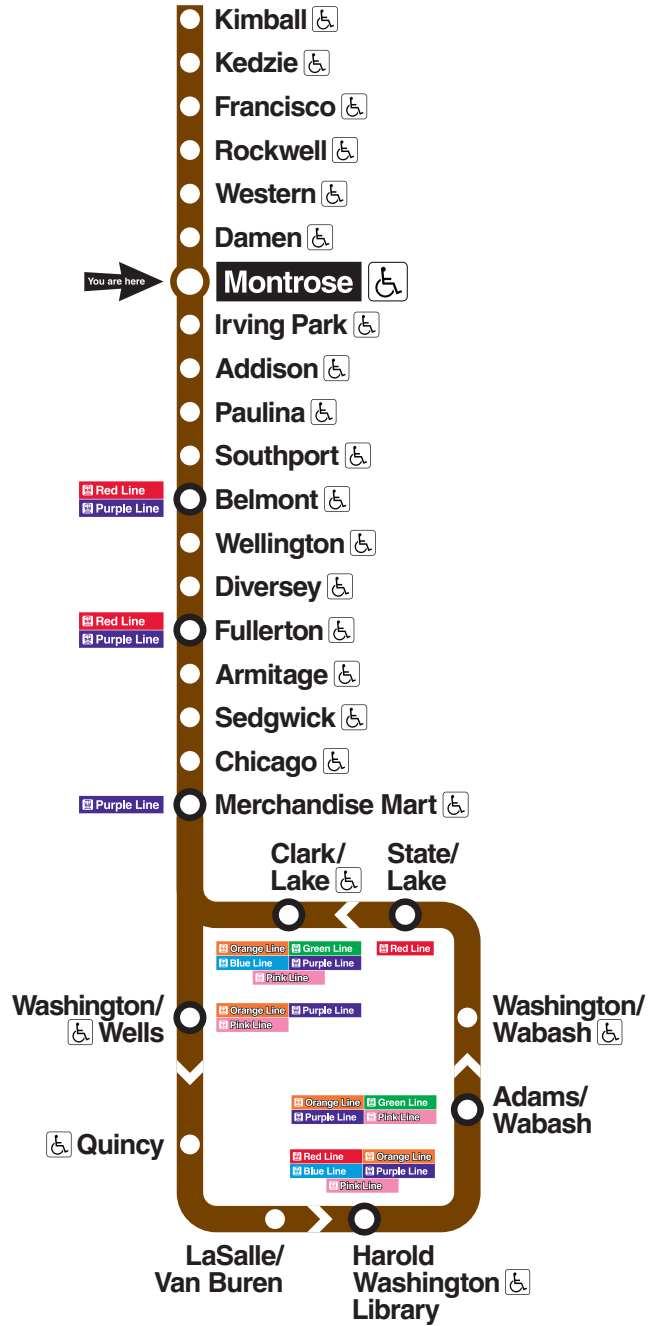

Brown Line

Montrose

Station timetable

Brown Line trains

Service to Kimball

	Weekday	Saturday	Sunday/holiday
First train	5:12a	5:12a	6:12a
Morning	every 10–15 minutes	every 10–15 minutes	every 12–15 minutes
AM rush*	every 4–8 minutes		
Midday	every 6–8 minutes		
PM rush*	every 5–8 minutes	every 8–10 minutes	every 10 minutes
Evening	every 7–15 minutes	every 10–15 minutes	every 12–15 minutes
Last train	2:42a	2:42a	2:12a

Service to Loop (some rush period trips continue via Orange Line to Midway - check train signs)

	Weekday	Saturday	Sunday/holiday
First train	4:09a	4:09a	5:09a
Morning	every 10–15 minutes	every 10–15 minutes	every 12–15 minutes
AM rush*	every 4–8 minutes		
Midday	every 6–8 minutes		
PM rush*	every 5–8 minutes	every 8–10 minutes	every 10 minutes
Evening	every 7–15 minutes	every 10–15 minutes	every 12–15 minutes
Last train	1:39a	1:39a	1:09a

Scan here for station information including estimated train arrivals, customer alerts and other information

For next train arrival times on your computer or smartphone, visit transitchicago.com/traintracker.

Customer Information: 1-888-YOUR-CTA (1-888-968-7282) or dial 711 Relay

transitchicago.com
transitchicago.com/browline

Travel Information: 312-836-7000

eff. 11/24