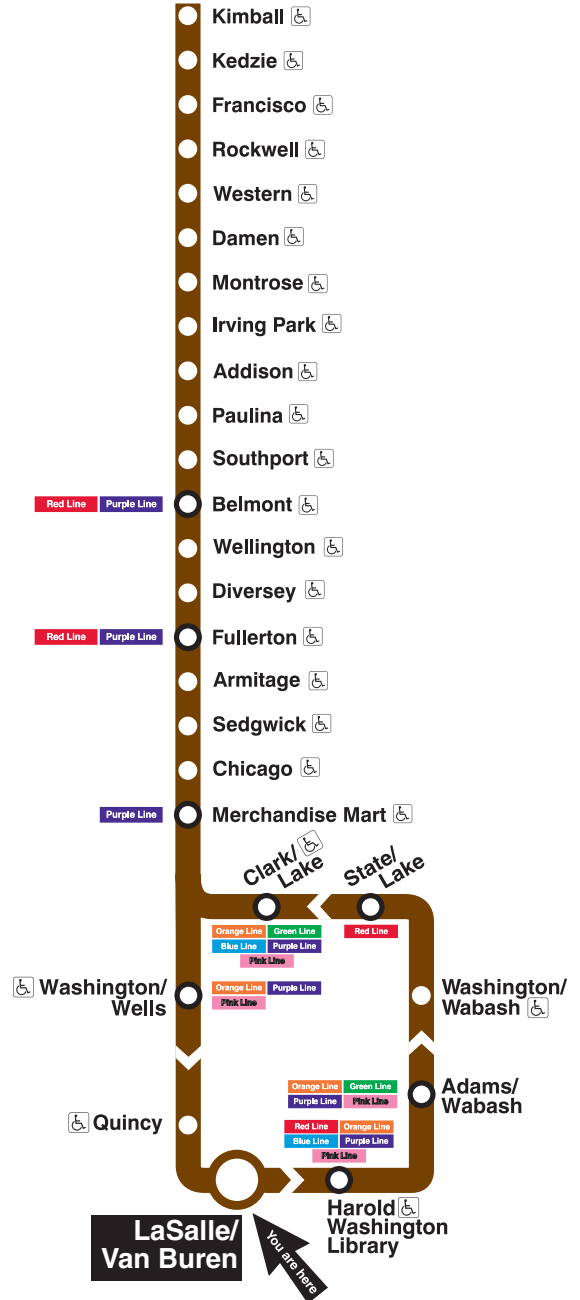

# LaSalle/Van Buren

## Station Timetable

### Brown Line Trains

#### To Kimball

Weekdays	Saturdays	Sundays
4:37am 4:52 first trains	4:37am 4:52 first trains	5:37am 5:52 first trains
5:07am 5:22 5:37	5:07am 5:22 5:37 5:52	6:07am 6:22 6:37 6:52
5:45am	6:07am 6:22 6:37	7:07am 7:22 7:37
every 3 to 10 minutes until	every 10 to 12 minutes until	every 10 to 12 minutes until
10:00am	9:00am	11:00am
every 7 to 8 minutes until		
3:00pm	every 7 to 10 minutes until	every 10 minutes until
every 4 to 8 minutes until		
7:00pm	8:00pm	6:00pm
every 7 to 12 minutes until	every 10 to 12 minutes until	every 10 to 12 minutes until
12:25am	12:25am	11:25pm
12:37am 12:52	12:37am 12:52	11:37pm 11:52
1:07am 1:22 1:37 1:52	1:07am 1:22 1:37 1:52	12:07am 12:22 12:37 12:52
2:07am last train	2:07am last train	1:07am 1:22 last train