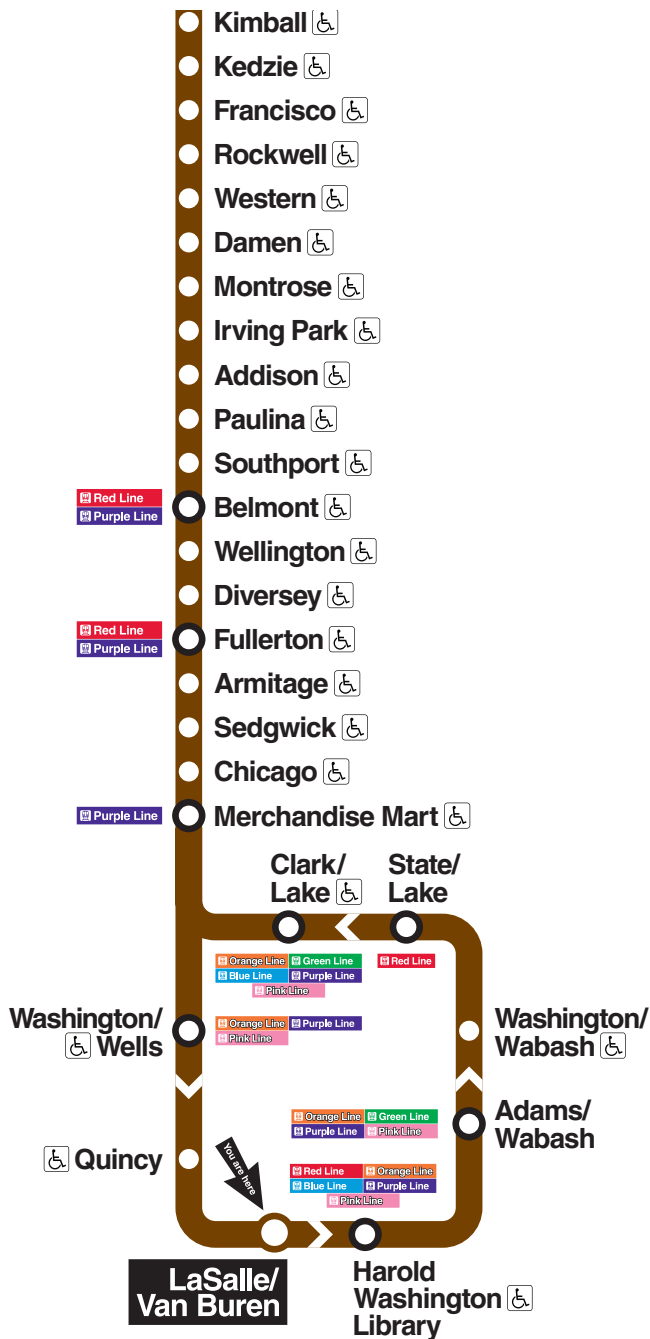

LaSalle/Van Buren

Station timetable

Brown Line trains

Service to Kimball

	Weekday	Saturday	Sunday/holiday
First train	4:38a	4:39a	5:39a
Morning	every 10–15 minutes	every 10–15 minutes	every 12–15 minutes
AM rush*	every 4–8 minutes		
Midday	every 6–8 minutes	every 8–10 minutes	every 10 minutes
PM rush*	every 5–8 minutes		
Evening	every 7–15 minutes	every 10–15 minutes	every 12–15 minutes
Last train	2:08a	2:09a	1:39a

Scan here for station information including estimated train arrivals, customer alerts and other information

Customer Information: 1-888-YOUR-CTA (1-888-968-7282) or dial 711 Relay

transitchicago.com
transitchicago.com/brownline

Travel Information: 312-836-7000

eff. 11/25