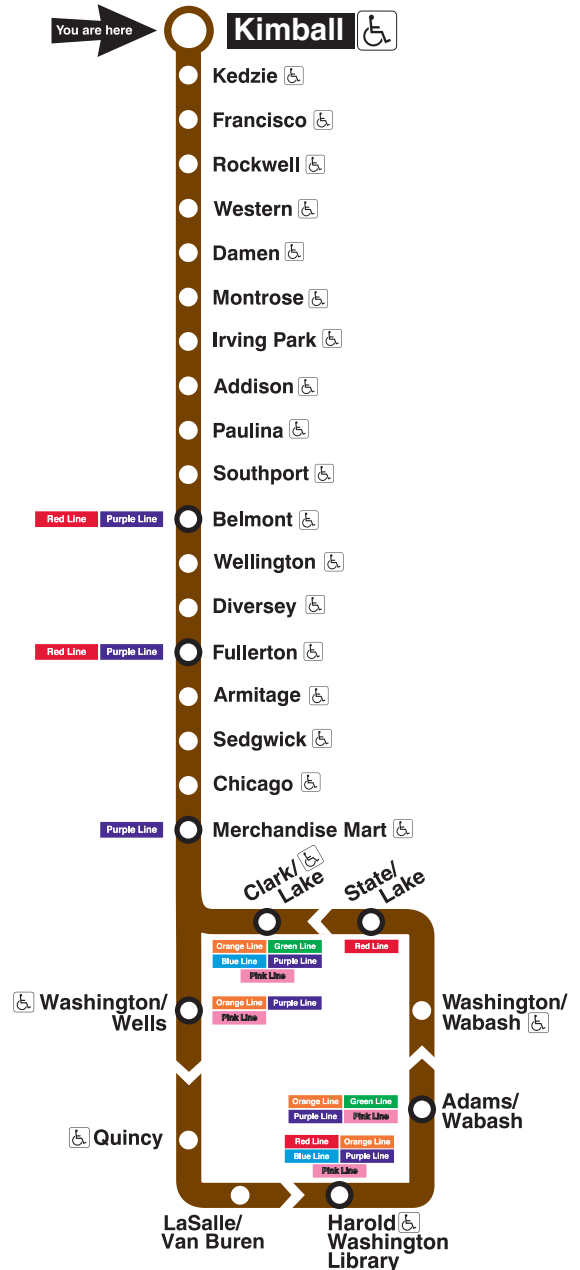

# Kimball

## Station Timetable

### Brown Line Trains

#### To Belmont - Loop

Weekdays	Saturdays	Sunday/holidays
4:00am first train	4:00am first train	5:00am first train
4:15am 4:30 4:45	4:15am 4:30 4:45	5:15am 5:30 5:45
5:00am 5:13 5:26 5:38 5:50	5:00am 5:15 5:30 5:45	6:00am
6:00am	6:00am	
every 4 to 10 minutes until 10:00am		
every 8 to 9 minutes until 3:00pm	every 12 minutes until	every 15 minutes until
every 5 to 10 minutes until 7:00pm		
every 12 to 15 minutes until 11:45pm		
12:00am 12:15 12:30 12:45	12:00am 12:15 12:30 12:45	11:45pm
1:00am 1:15	1:00am 1:15	12:00am 12:20 12:40
1:30am last train	1:30am last train	1:00am last train