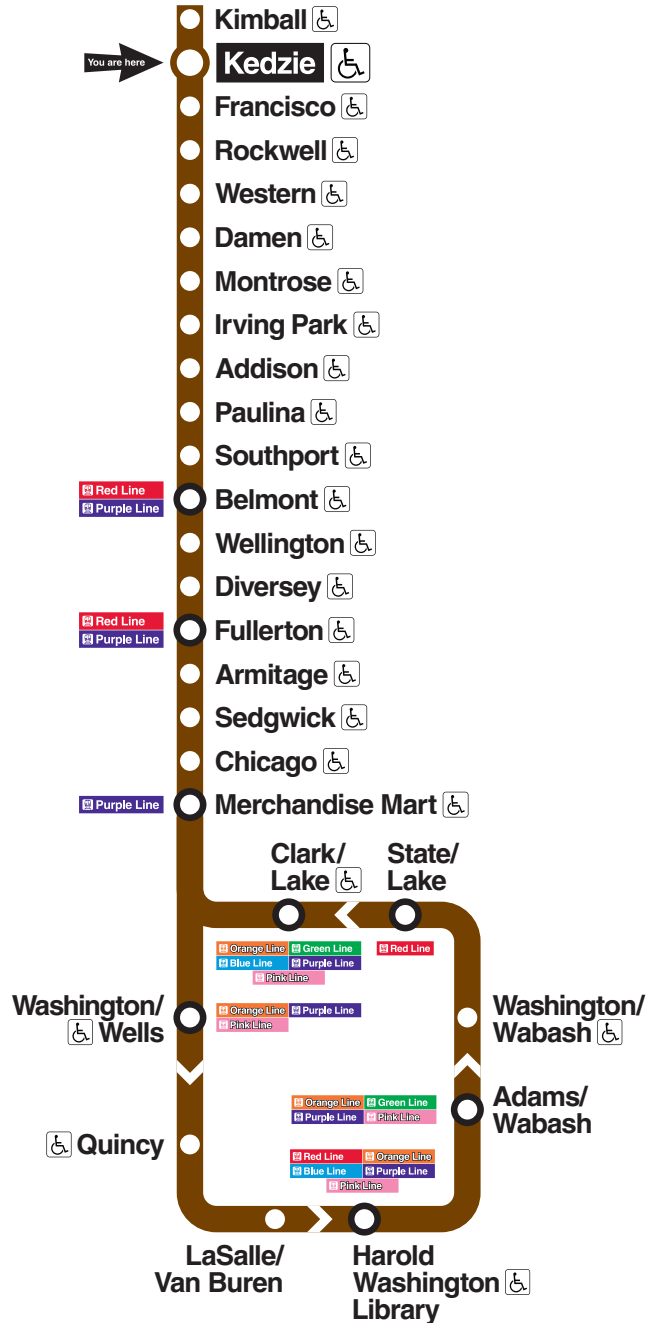

Brown Line

Kedzie

Station timetable

Brown Line trains

Service to Kimball

	Weekday	Saturday	Sunday/holiday
First train	5:19a	5:19a	6:19a
Morning	every 10–15 minutes	every 10–15 minutes	every 12–15 minutes
AM rush*	every 4–8 minutes		
Midday	every 6–8 minutes		
PM rush*	every 5–8 minutes	every 8–10 minutes	every 10 minutes
Evening	every 7–15 minutes	every 10–15 minutes	every 12–15 minutes
Last train	2:49a	2:49a	2:19a

Service to Loop (some rush period trips continue via Orange Line to Midway - check train signs)

	Weekday	Saturday	Sunday/holiday
First train	4:02a	4:02a	5:02a
Morning	every 10–15 minutes	every 10–15 minutes	every 12–15 minutes
AM rush*	every 4–8 minutes		
Midday	every 6–8 minutes		
PM rush*	every 5–8 minutes	every 8–10 minutes	every 10 minutes
Evening	every 7–15 minutes	every 10–15 minutes	every 12–15 minutes
Last train	1:32a	1:32a	1:02a

Scan here for station information including estimated train arrivals, customer alerts and other information

For next train arrival times on your computer or smartphone, visit transitchicago.com/traintracker.

Customer Information: 1-888-YOUR-CTA (1-888-968-7282) or dial 711 Relay

transitchicago.com
transitchicago.com/browline

Travel Information: 312-836-7000

eff. 11/24