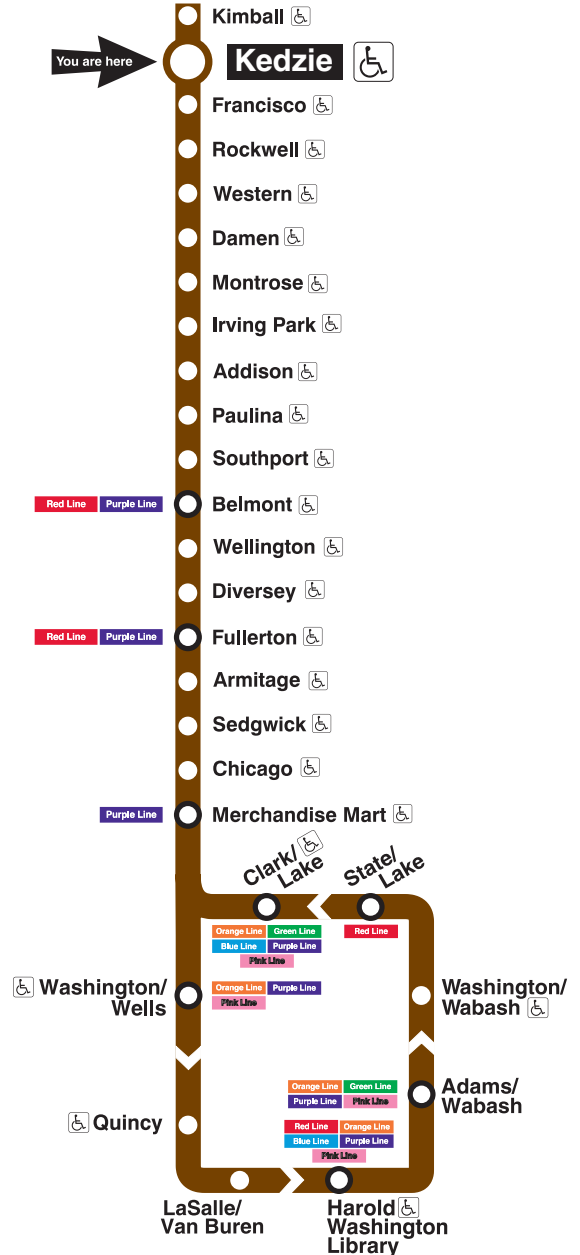

## Station Timetable

### Brown Line Trains

#### To Kimball

Weekdays	Saturdays	Sunday/holidays
5:17am first train	5:17am first train	6:17am first train
5:32am 5:47	5:32am 5:47	6:32am 6:47
6:02am 6:17 6:30 6:43 6:55	6:02am 6:17 6:32 6:47	7:00am
7:05am	7:02am 7:17	
7:30am	7:30am	
<p>every 4 to 10 minutes until</p>		
12:00pm		
<p>every 8 to 9 minutes until</p>		
4:00pm		
<p>every 5 to 10 minutes until</p>		every 15 minutes until
8:00pm		
<p>every 10 to 15 minutes until</p>		
1:00am	1:05am	1:00am
1:17am 1:32 1:47	1:17am 1:32 1:47	1:17am 1:37 1:57
2:02am 2:17 2:32	2:02am 2:17 2:32	
2:47am last train	2:47am last train	2:17am last train

#### To Loop

Weekdays	Saturdays	Sunday/holidays
4:02am first train	4:02am first train	5:02am first train
4:17am 4:32 4:47	4:17am 4:32 4:47	5:17am 5:32 5:47
5:02am 5:15 5:28 5:40 5:52	5:02am 5:17 5:32 5:47	6:00am
6:00am	6:00am	
<p>every 4 to 10 minutes until</p>		
10:00am		
<p>every 8 to 9 minutes until</p>		
3:00pm		
<p>every 5 to 10 minutes until</p>		every 15 minutes until
7:00pm		
<p>every 12 to 15 minutes until</p>		
11:45pm	11:50pm	11:45pm
12:02am 12:17 12:32 12:47	12:02am 12:17 12:32 12:47	12:02am 12:22 12:42
1:02am 1:17	1:02am 1:17	
1:32am last train	1:32am last train	1:02am last train