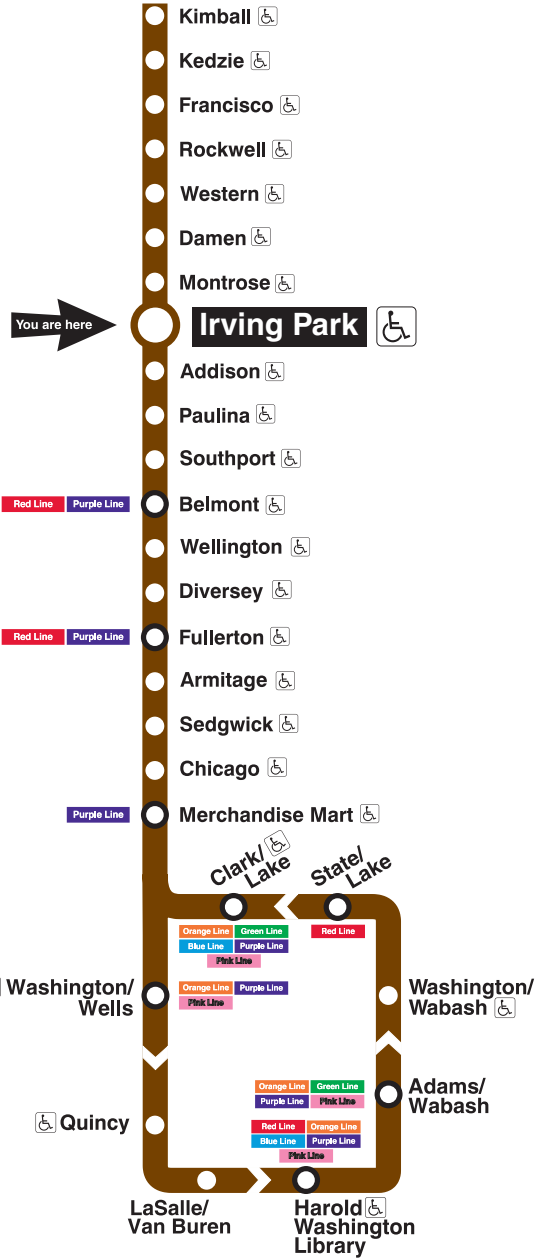

Irving Park

Station Timetable

Brown Line Trains

To Kimball

Weekdays	Saturdays	Sunday/holidays
5:08am first train	5:08am first train	6:08am first train
5:23am 5:38 5:53	5:28am 5:48	6:23am 6:38 6:53
6:08am 6:21 6:34 6:46	6:08am 6:23 6:38 6:53	7:08am 7:23 7:38 7:53
6:55am	7:05am	8:05am
every 5 to 10 minutes until 10:00am	every 12 to 15 minutes until 10:00am	
every 9 to 12 minutes until 4:00pm	every 12 minutes until 8:00pm	every 15 minutes until
every 5 to 10 minutes until 7:00pm	every 12 to 15 minutes until	
12:50am 1:08am 1:23 1:38 1:53	12:50am 1:08am 1:23 1:38 1:58	12:50am 1:08am 1:28 1:48
2:08am 2:23	2:18am	2:08am
2:38am last train	2:38am last train	2:08am last train

To Loop

Weekdays	Saturdays	Sunday/holidays
4:10am first train	4:10am first train	5:10am first train
4:25am 4:40 4:55	4:30am 4:50	5:25am 5:40 5:55
5:10am 5:23 5:36 5:48	5:10am 5:25 5:40 5:55	6:10am
6:00am	6:10am	
every 5 to 10 minutes until 9:00am	every 15 minutes until 9:00am	every 15 minutes until
every 9 to 12 minutes until 4:00pm	every 12 minutes until 7:00pm	
every 5 to 10 minutes until 7:00pm	every 15 minutes until	
11:55pm 12:10am 12:25 12:40 12:55	11:55pm 12:10am 12:25 12:40	11:55pm 12:10am 12:30 12:50
1:10am 1:25	1:00am 1:20	1:10am
1:40am last train	1:40am last train	1:10am last train