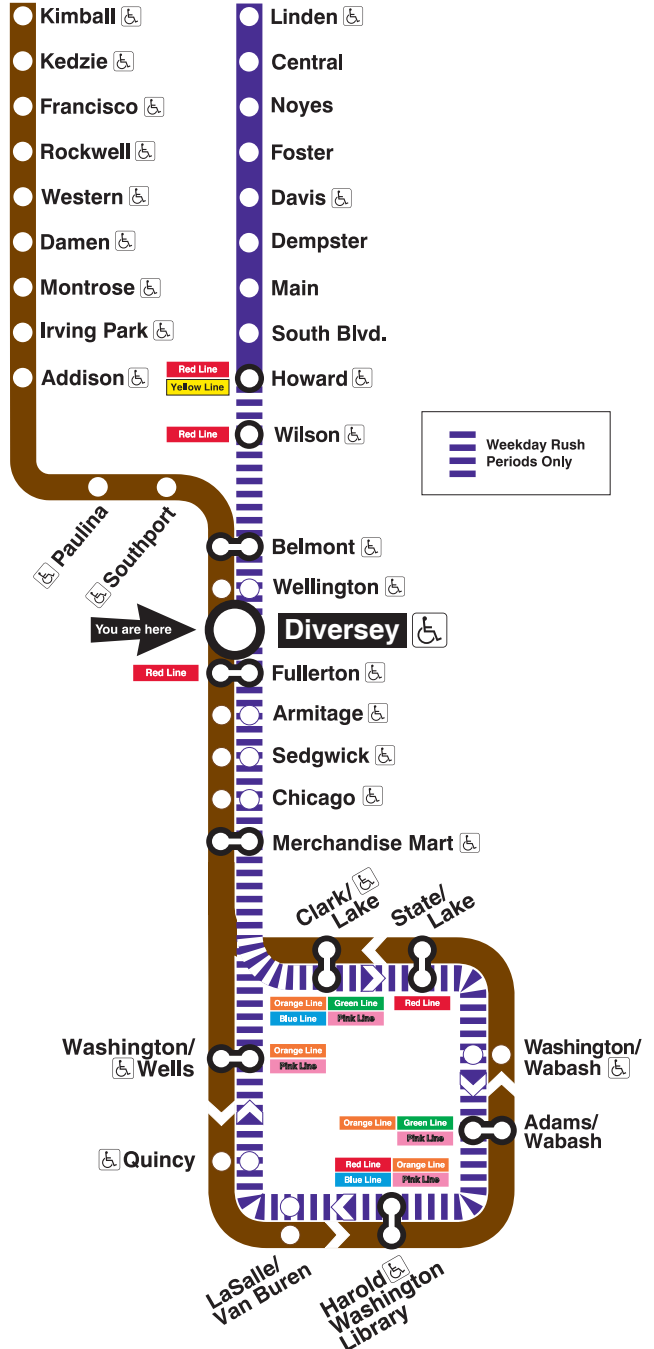

Purple Line Trains

To Linden

Weekdays
6:23am first train for AM rush
6:38am 6:53
7:08am 7:23 7:37 7:50
8:03am 8:15 8:24 8:32 8:40 8:49 8:57
9:04am 9:11 9:18 9:28 9:39 9:50
10:03am 10:17 last train for AM rush
3:32pm 3:47 first trains for PM rush
4:02pm 4:17 4:30 4:42 4:55
5:07pm 5:17 5:24 5:29 5:33 5:37 5:42 5:48 5:53 5:58
6:02pm 6:07 6:19 6:30 6:42 6:54
7:06pm 7:21 last train for PM rush
7:36pm

To Loop

Weekdays
5:44am 5:59 first trains for AM rush
6:14am 6:29 6:43 6:57
7:10am 7:23 7:35 7:43 7:51 7:59
8:06am 8:14 8:21 8:28 8:35 8:45 8:56
9:08am 9:21 9:36 last train for AM rush
9:51am
2:51pm first train for PM rush
3:06pm 3:21 3:36 3:49
4:01pm 4:13 4:24 4:34 4:39 4:43 4:47 4:51 4:56
5:03pm 5:08 5:13 5:18 5:24 5:36 5:48
6:00pm 6:13 6:26 6:41 last train for PM rush
6:56pm

Purple Line service operates to Loop during weekday rush periods only. During all other times, take a Brown Line train toward Kimball to Fullerton or Belmont and transfer to a Red Line train toward Howard. Transfer at Howard for Purple Line service.

Travel Information:

- Phone: 312-836-7000
- TTY: 312-836-4949
- Website: transitchicago.com

Customer Information:

- Phone: 1-888-YOUR-CTA (1-888-968-7282)
- TTY: 1-888-CTA-TTY1 (1-888-282-8891)
- Website: transitchicago.com

Train Tracker Real-Time Arrivals:

- For next train arrival times on your computer or smartphone, visit transitchicago.com/traintracker.
- For next train arrival times on your mobile phone, text CTATRAIN DIVR to 41411.
- Message and data rates may apply. Check with your mobile carrier first.