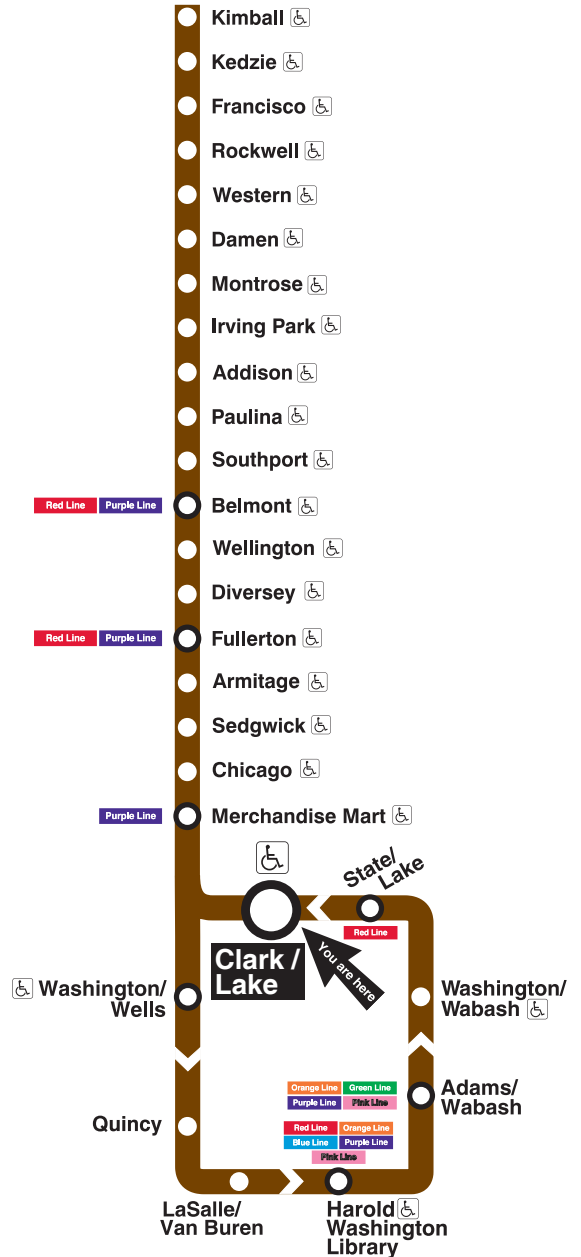

Clark/Lake

Station Timetable

Brown Line Trains

To Kimball

Weekdays	Saturdays	Sundays
4:41am 4:56 first trains	4:41am 4:56 first trains	5:41am 5:56 first trains
5:11am 5:26 5:39 5:51	5:11am 5:26 5:41 5:56	6:11am 6:26 6:41 6:56
6:00am	6:11am 6:26	7:11am 7:26
	6:40am	7:40am
every 2 to 10 minutes until	every 10 to 12 minutes until	every 10 to 12 minutes until
10:00am		
every 7 to 8 minutes until	9:00am	11:00am
4:00pm		
every 4 to 8 minutes until	every 7 to 10 minutes until	every 10 minutes until
9:00pm	8:00pm	6:00pm
every 7 to 12 minutes until	every 10 minutes until	every 10 to 12 minutes until
12:40am		11:40pm
12:56am	12:40am	11:56pm
1:11am 1:26	12:56am	12:11am 12:26 12:41 12:56
	1:11am 1:26	1:11am 1:26
1:41am last train	1:41am last train	1:41am last train