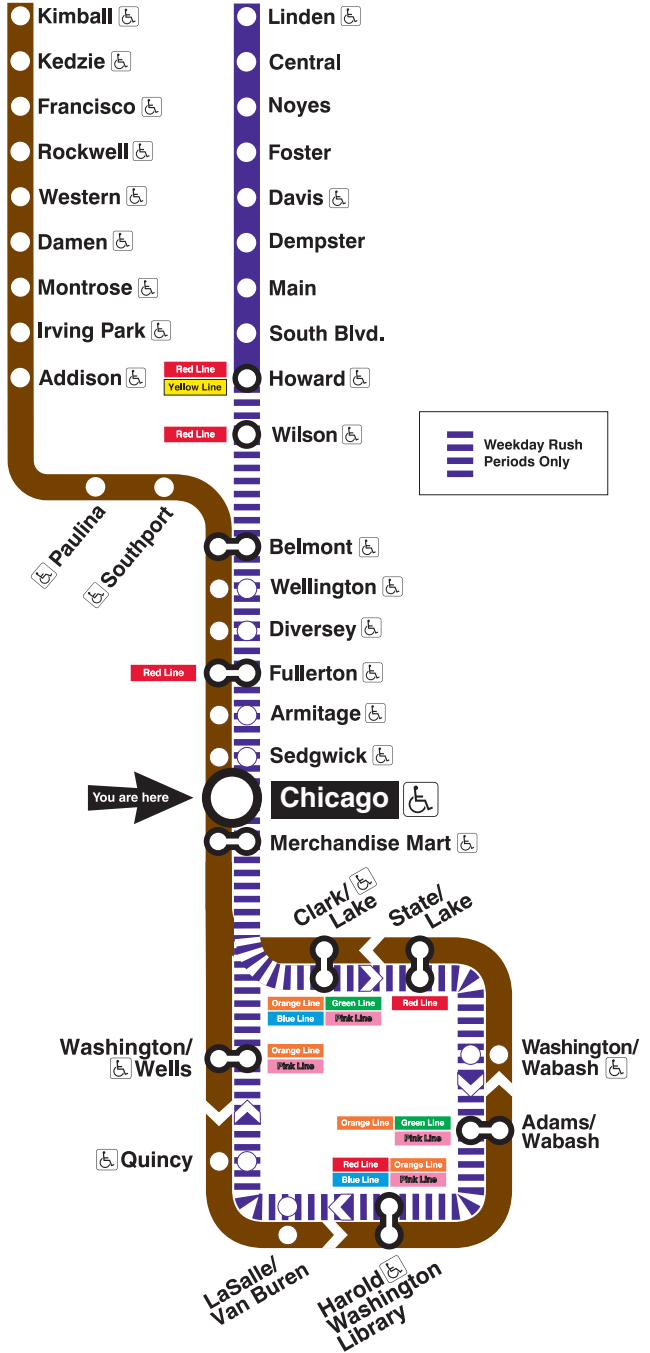

Purple Line Trains

To Linden

Weekdays
6:05am first train for AM rush
6:20am 6:35 6:50
7:02am 7:14 7:25 7:37 7:47 7:57
8:07am 8:15 8:23 8:30 8:37 8:43 8:50
9:00am 9:07 9:17 9:28 9:40 9:47
10:01am 10:16 last trains for AM rush
3:16pm first train for PM rush
3:29pm 3:41 3:52
4:04pm 4:16 4:28 4:39 4:45 4:52
5:00pm 5:05 5:10 5:14 5:19 5:23 5:29 5:35 5:41 5:50 5:59
6:10pm 6:21 6:34 6:46 6:58
7:13pm 7:28 last trains for PM rush

To Loop

Weekdays
5:47am first train for AM rush
6:02am 6:17 6:32 6:44 6:56
7:07am 7:18 7:28 7:38 7:47 7:55
8:03am 8:10 8:17 8:23 8:30 8:39 8:47 8:57
9:09am 9:20 9:27 9:42
9:57am last train for AM rush
2:57pm first train for PM rush
3:09pm 3:21 3:33 3:45 3:57
4:08pm 4:19 4:25 4:32 4:37 4:42 4:47 4:51 4:57
5:02pm 5:07 5:14 5:19 5:27 5:37 5:49
6:01pm 6:14 6:26 6:39 6:54
7:09pm last train for PM rush

Purple Line service operates to Loop during weekday rush periods only. During all other times, take a Brown Line train toward Kimball to Fullerton or Belmont and transfer to a Red Line train toward Howard. Transfer at Howard for Purple Line service.

Travel Information:

- Phone: 312-836-7000
- TTY: 312-836-4949
- Website: transitchicago.com

Customer Information:

- Phone: 1-888-YOUR-CTA (1-888-968-7282)
- TTY: 1-888-CTA-TTY1 (1-888-282-8891)
- Website: transitchicago.com

Train Tracker Real-Time Arrivals:

- For next train arrival times on your computer or smartphone, visit transitchicago.com/traintracker.
- For next train arrival times on your mobile phone, text CTATRAIN CHIF to 41411.
- Message and data rates may apply. Check with your mobile carrier first.