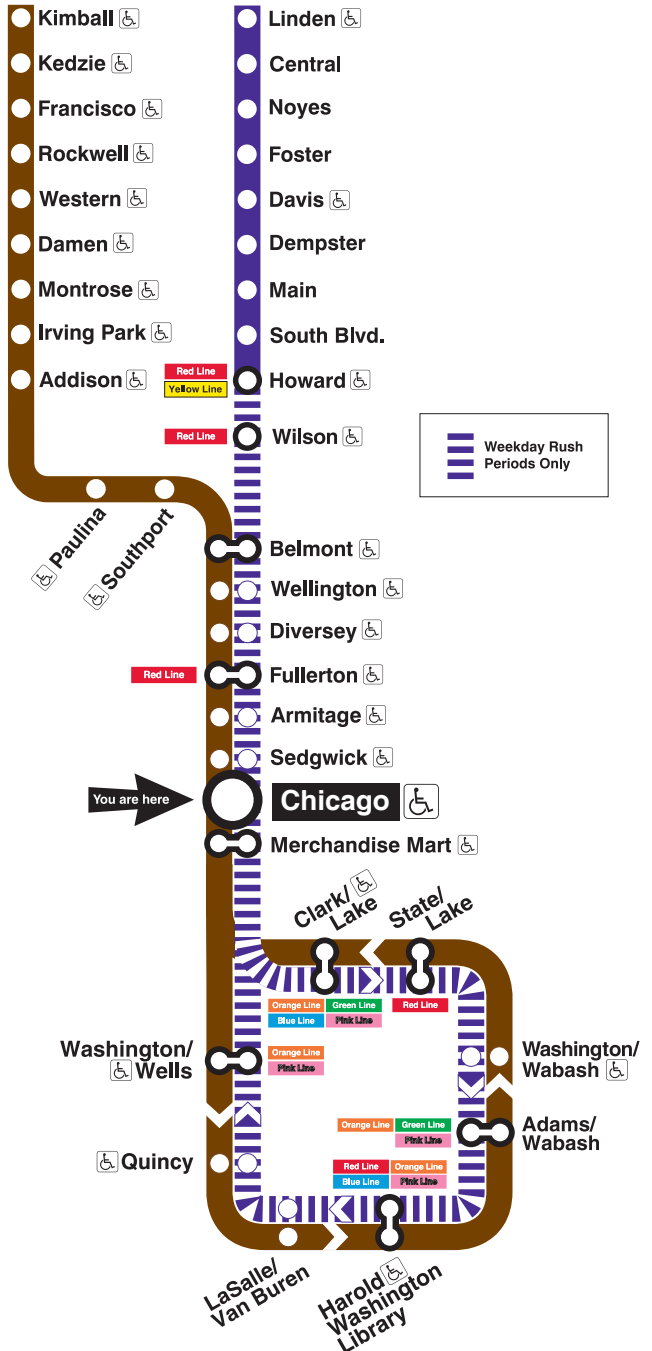

Purple Line Trains

To Linden

Weekdays
6:14am first train for AM rush 6:29am 6:44 6:59 7:12am 7:24 7:36 7:48 7:59 8:12am 8:23 8:33 8:43 8:52 9:01am 9:10 9:20 9:30 9:40 9:50 10:00am 10:11 10:22 last trains for AM rush 3:22pm 3:37 3:52 first trains for PM rush 4:07pm 4:20 4:32 4:44 4:56 5:06pm 5:13 5:17 5:21 5:25 5:30 5:37 5:41 5:46 5:51 5:56 6:09pm 6:20 6:31 6:44 6:56 7:11pm 7:25pm last train for PM rush

To Loop

Weekdays
5:54am first train for AM rush 6:09am 6:24 6:39 6:53 7:07am 7:20 7:33 7:45 7:54 8:02am 8:10 8:17 8:25 8:32 8:39 8:46 8:56 9:07am 9:19 9:32 9:47 10:02am last train for AM rush 3:01pm first train for PM rush 3:16pm 3:31 3:46 3:59 4:11pm 4:23 4:34 4:44 4:49 4:54 4:58 5:02pm 5:07 5:14 5:19 5:24 5:29 5:34 5:46 5:58 6:10pm 6:23 6:36 6:51 7:06pm last train for PM rush

Purple Line service operates to Loop during weekday rush periods only. During all other times, take a Brown Line train toward Kimball to Fullerton or Belmont and transfer to a Red Line train toward Howard. Transfer at Howard for Purple Line service.

Travel Information:

- Phone: 312-836-7000
- TTY: 312-836-4949
- Website: transitchicago.com

Customer Information:

- Phone: 1-888-YOUR-CTA (1-888-968-7282)
- TTY: 1-888-CTA-TTY1 (1-888-282-8891)
- Website: transitchicago.com

Train Tracker Real-Time Arrivals:

- For next train arrival times on your computer or smartphone, visit transitchicago.com/traintracker.
- For next train arrival times on your mobile phone, text CTATRAIN CHIF to 41411.
- Message and data rates may apply. Check with your mobile carrier first.